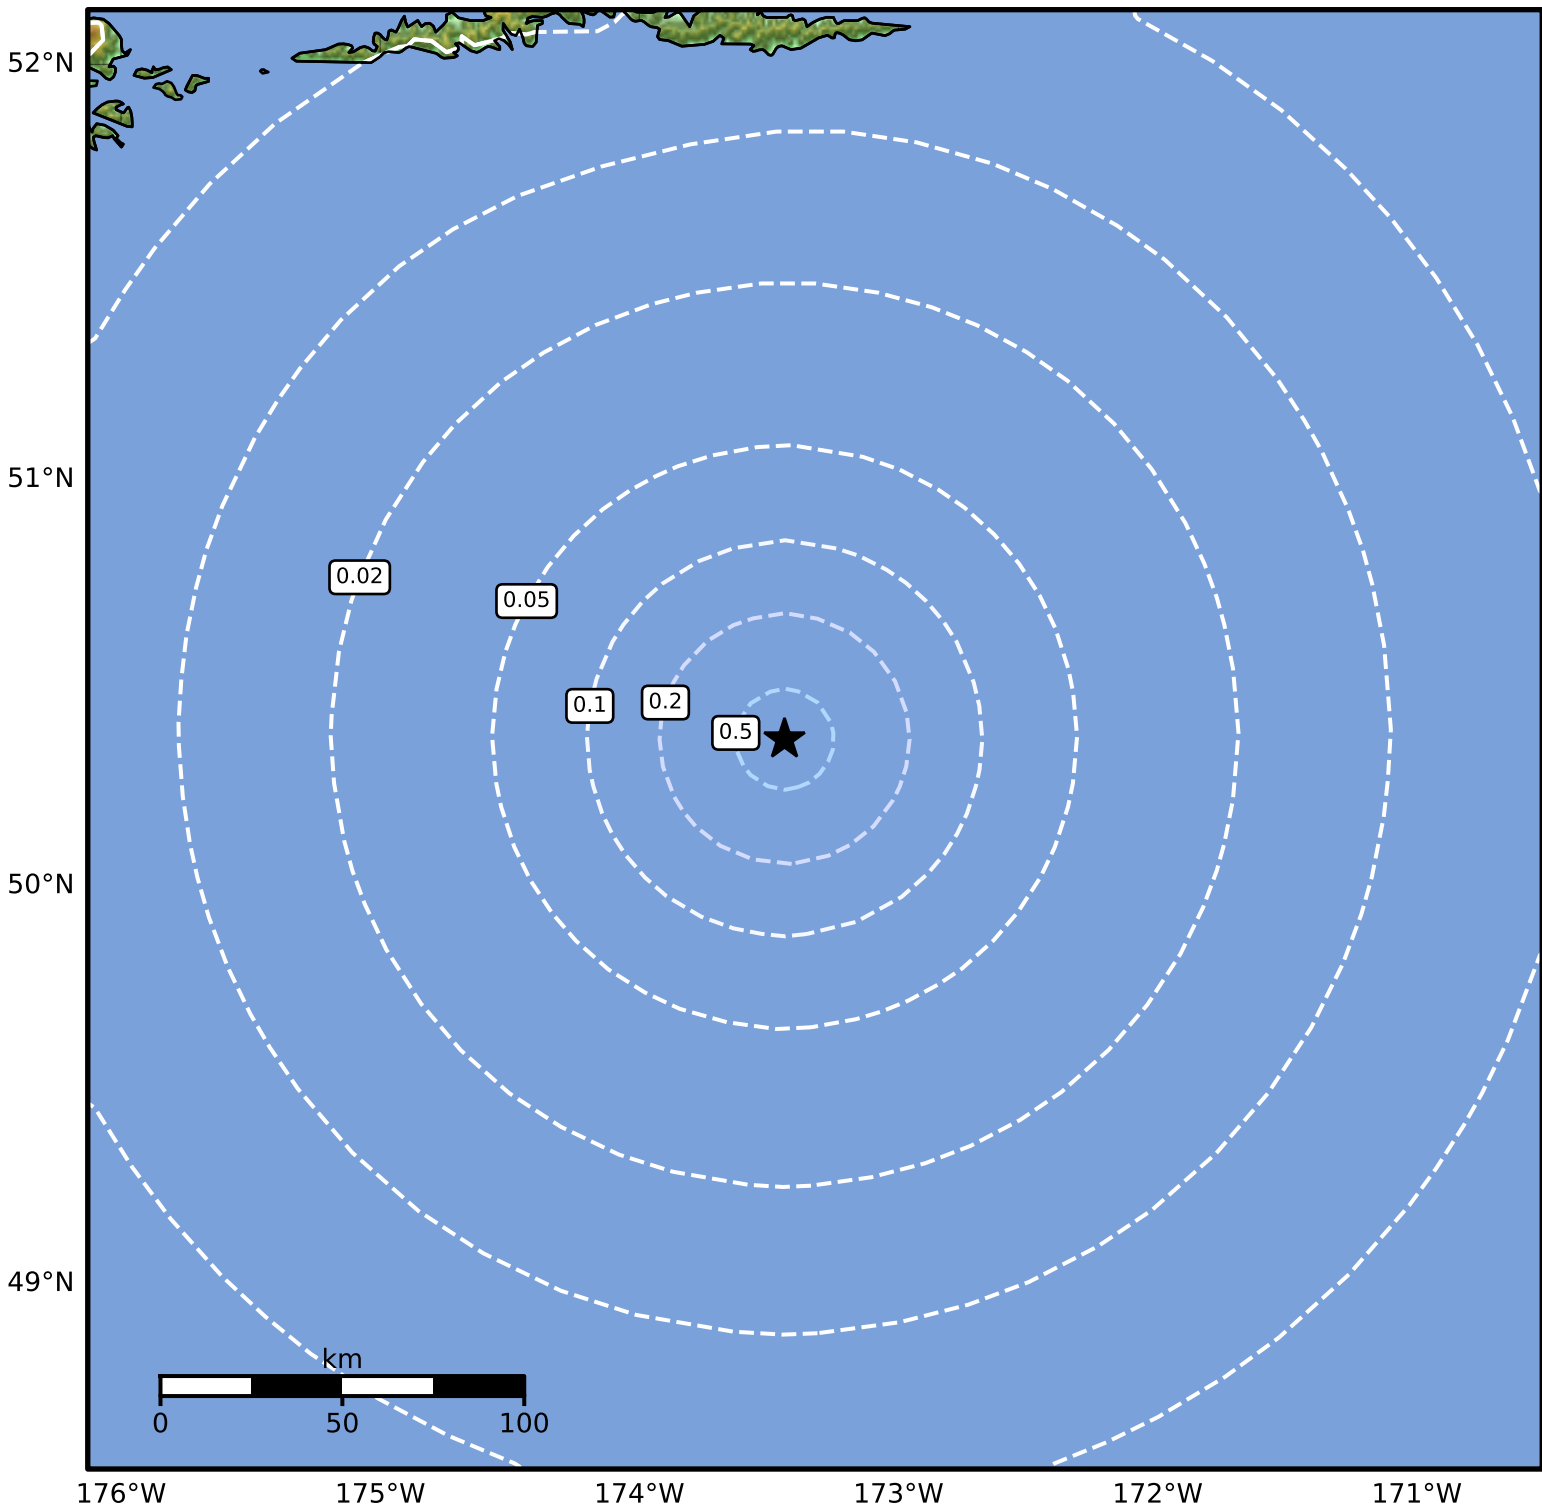

0.3 Second Peak Spectral Acceleration Map Alaska Earthquake Center
ShakeMap: 210 km (130 miles) SSE of Atka
Aug 13, 2024 17:37:53 UTC M3.6 N50.36 W173.44 Depth: 20.1km ID:ak024ae1sukb

SA(0.3) (%g)	0.1	0.2	0.5	1	2	5	10	20	50	100	200
---------------------	------------	------------	------------	----------	----------	----------	-----------	-----------	-----------	------------	------------

Scale based on Worden et al. (2012)

Version 2: Processed 2024-08-14T03:05:20Z

△ Seismic Instrument ○ Reported Intensity

★ Epicenter