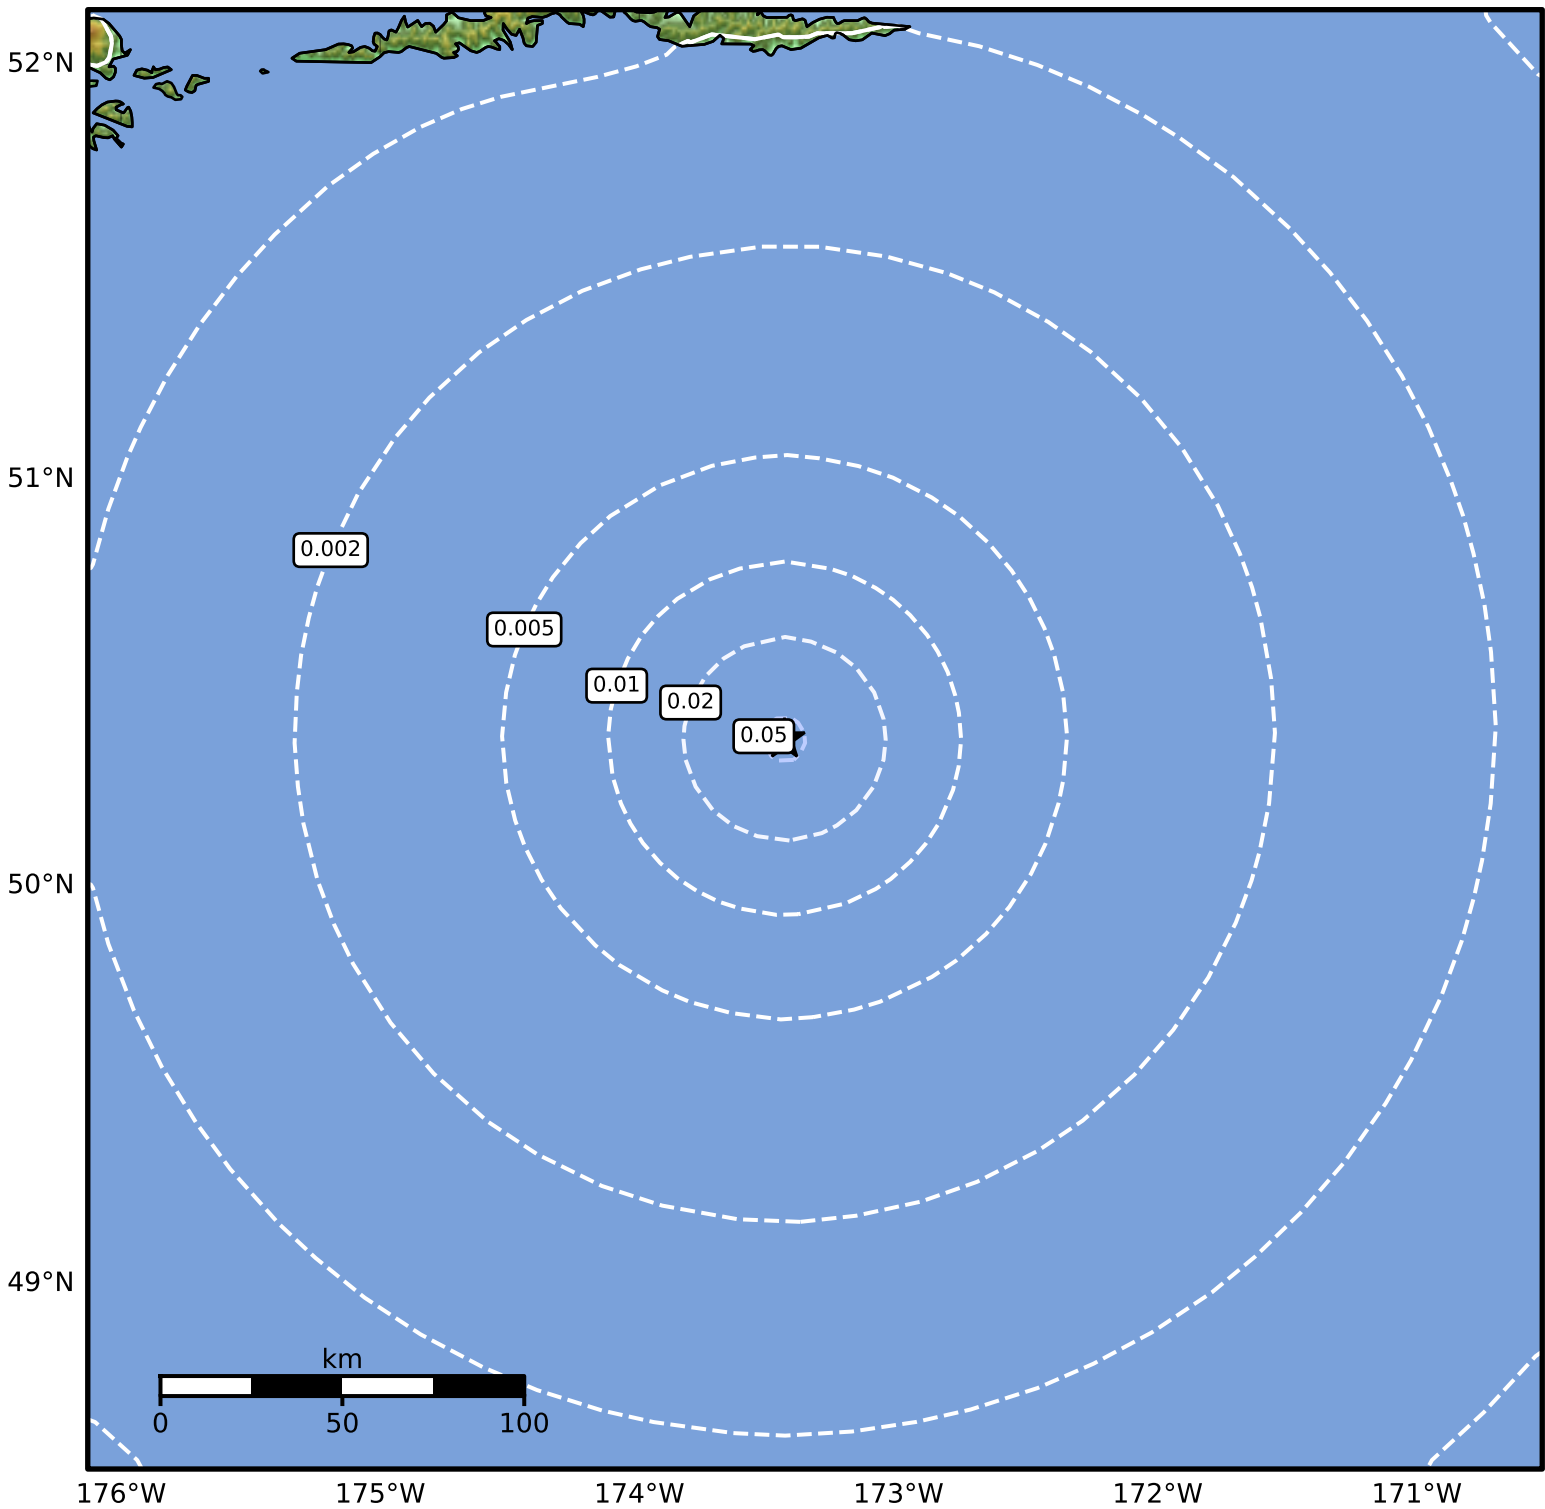

1.0 Second Peak Spectral Acceleration Map Alaska Earthquake Center  
ShakeMap: 210 km (130 miles) SSE of Atka  
Aug 13, 2024 17:37:53 UTC M3.6 N50.36 W173.44 Depth: 20.1km ID:ak024ae1sukb

SA(1.0) (%g)	0.1	0.2	0.5	1	2	5	10	20	50	100	200
--------------	-----	-----	-----	---	---	---	----	----	----	-----	-----

Scale based on Worden et al. (2012)

Version 2: Processed 2024-08-14T03:05:20Z

△ Seismic Instrument ○ Reported Intensity

★ Epicenter