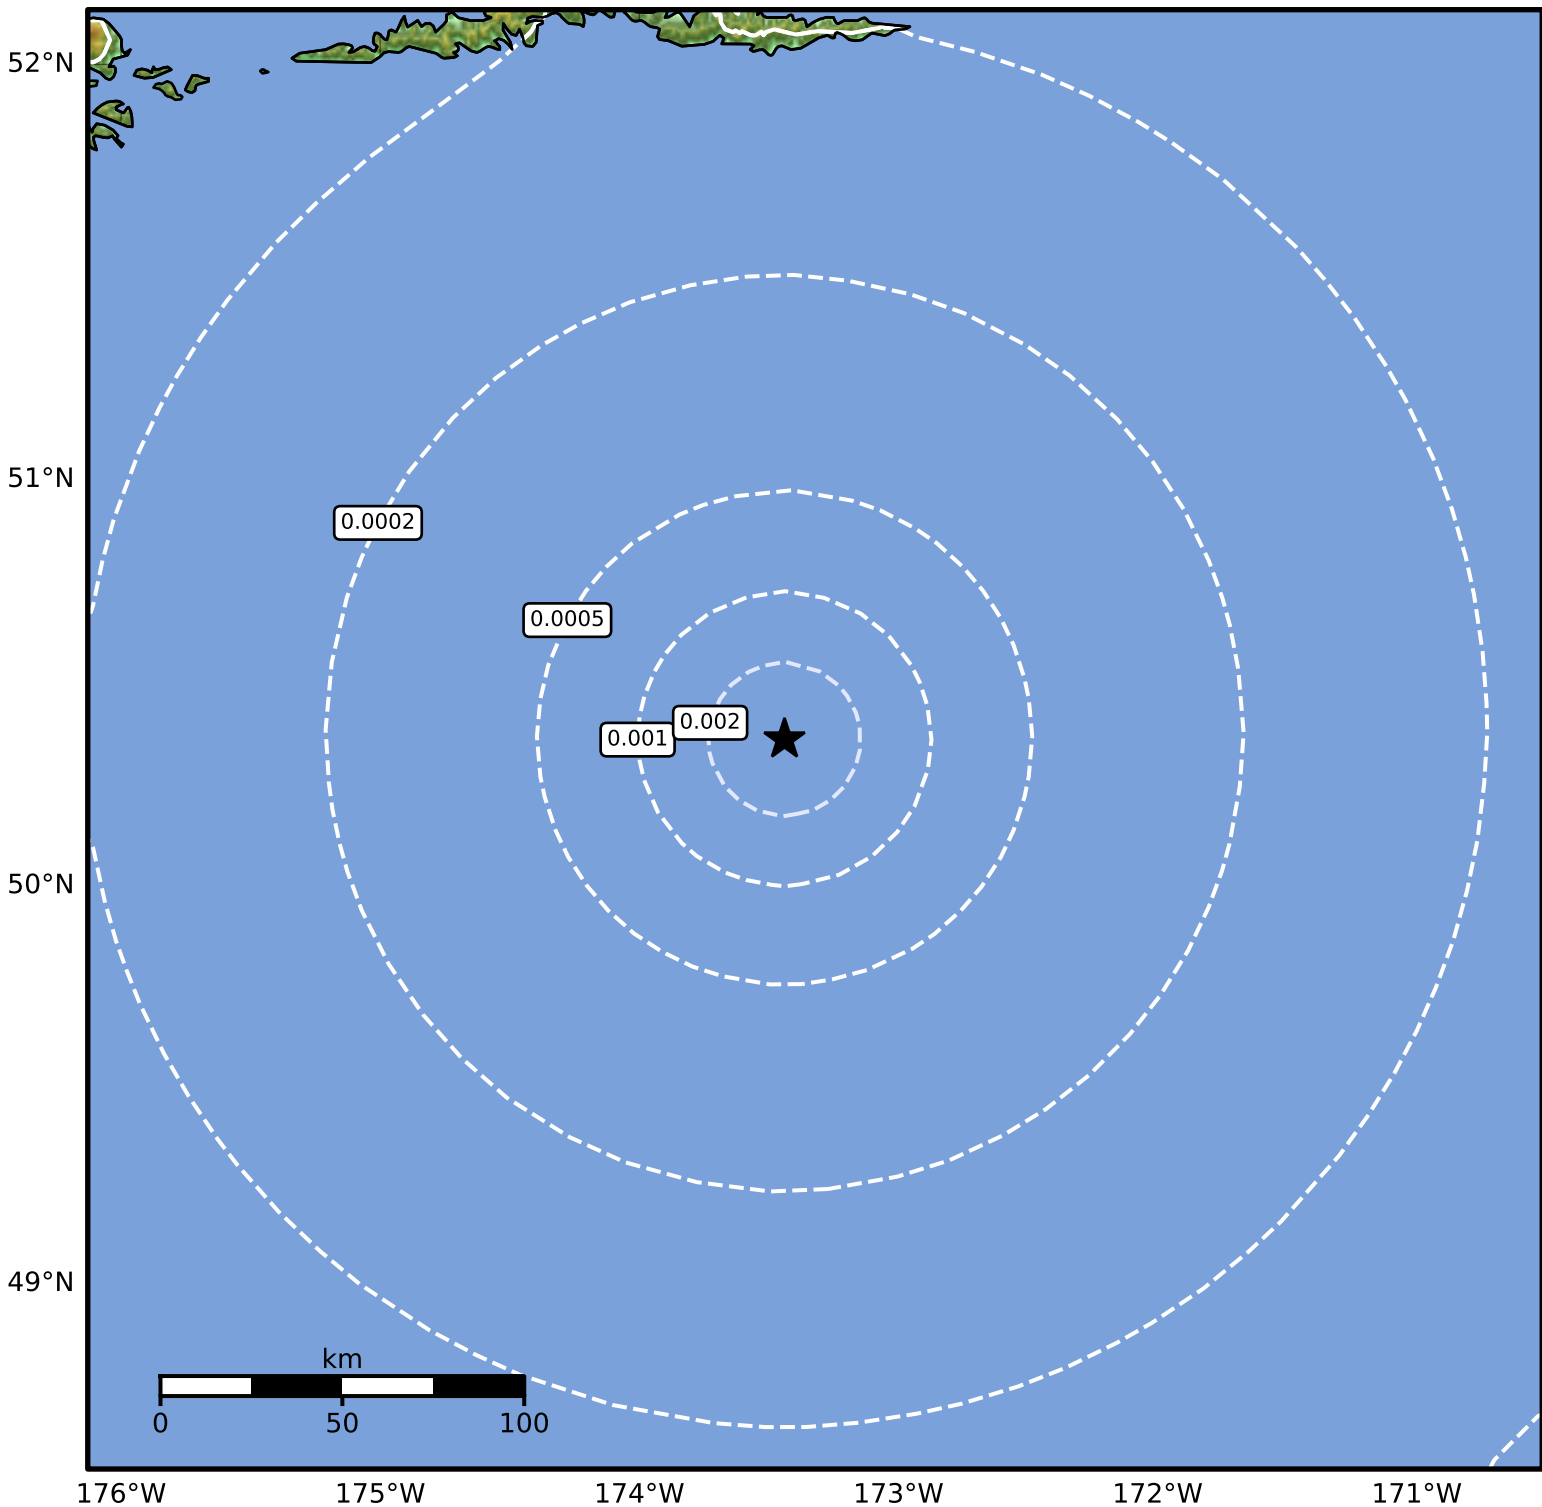

3.0 Second Peak Spectral Acceleration Map Alaska Earthquake Center
 ShakeMap: 210 km (130 miles) SSE of Atka
 Aug 13, 2024 17:37:53 UTC M3.6 N50.36 W173.44 Depth: 20.1km ID:ak024ae1subk

Scale based on Worden et al. (2012)

Version 2: Processed 2024-08-14T03:05:20Z

△ Seismic Instrument ○ Reported Intensity

★ Epicenter