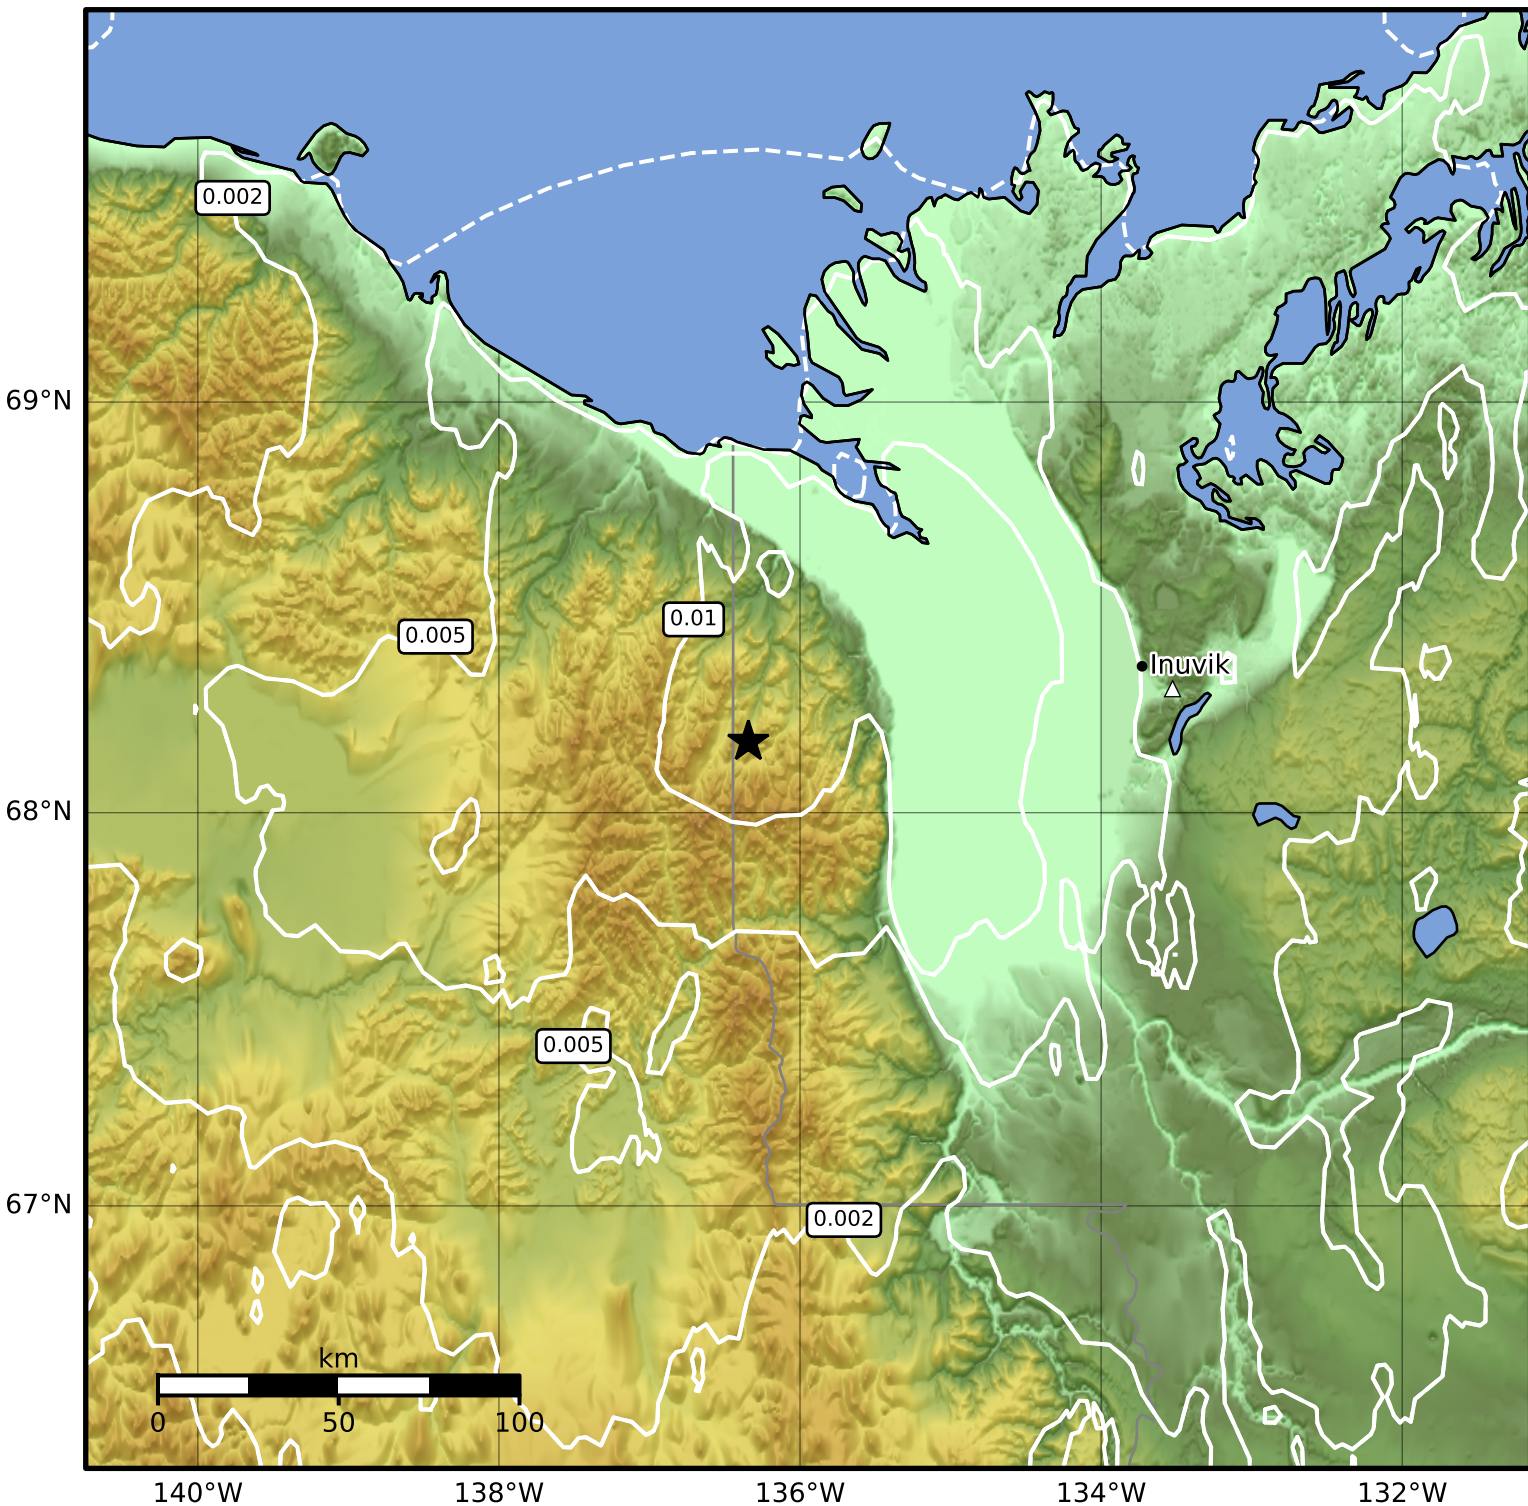

1.0 Second Peak Spectral Acceleration Map Alaska Earthquake Center
ShakeMap: 161 km (100 miles) ENE of Old Crow
Aug 14, 2024 03:57:09 UTC M3.6 N68.18 W136.34 Depth: 32.0km ID:ak024afh4bqb

SA(1.0) (%g)	0.1	0.2	0.5	1	2	5	10	20	50	100	200
--------------	-----	-----	-----	---	---	---	----	----	----	-----	-----

Scale based on Worden et al. (2012)

△ Seismic Instrument ○ Reported Intensity

★ Epicenter

Version 2: Processed 2024-08-14T20:11:38Z