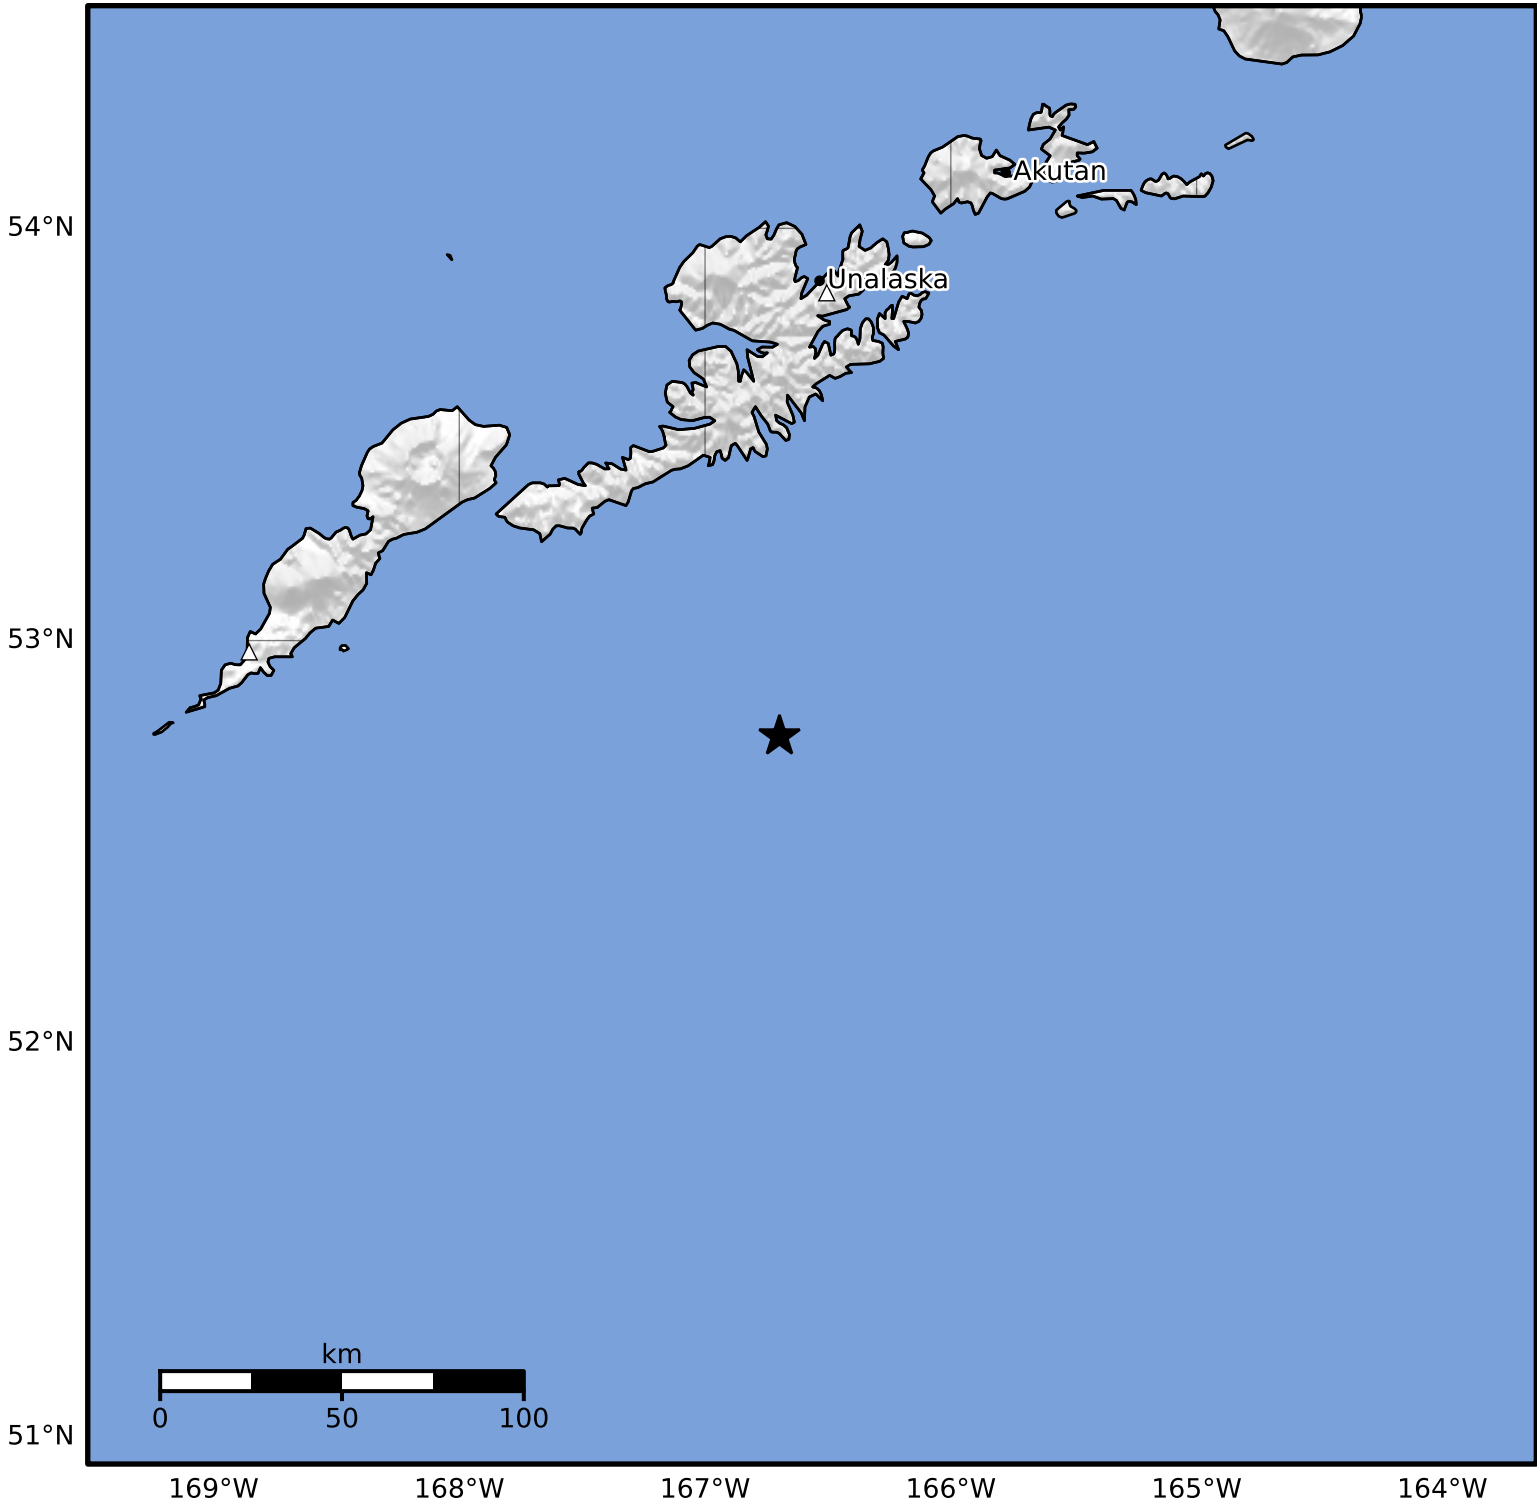

Macroseismic Intensity Map Alaska Earthquake Center
 ShakeMap: 123 km (76 miles) S of Unalaska
 Aug 15, 2024 22:28:35 UTC M3.6 N52.76 W166.70 Depth: 7.9km ID:ak024ahfsqha

SHAKING	Not felt	Weak	Light	Moderate	Strong	Very strong	Severe	Violent	Extreme
DAMAGE	None	None	None	Very light	Light	Moderate	Moderate/heavy	Heavy	Very heavy
PGA(%g)	<0.0464	0.297	2.76	6.2	11.5	21.5	40.1	74.7	>139
PGV(cm/s)	<0.0215	0.135	1.41	4.65	9.64	20	41.4	85.8	>178
INTENSITY	I	II-III	IV	V	VI	VII	VIII	IX	X+

Scale based on Worden et al. (2012)

Version 2: Processed 2024-08-15T22:42:36Z

△ Seismic Instrument ○ Reported Intensity

★ Epicenter