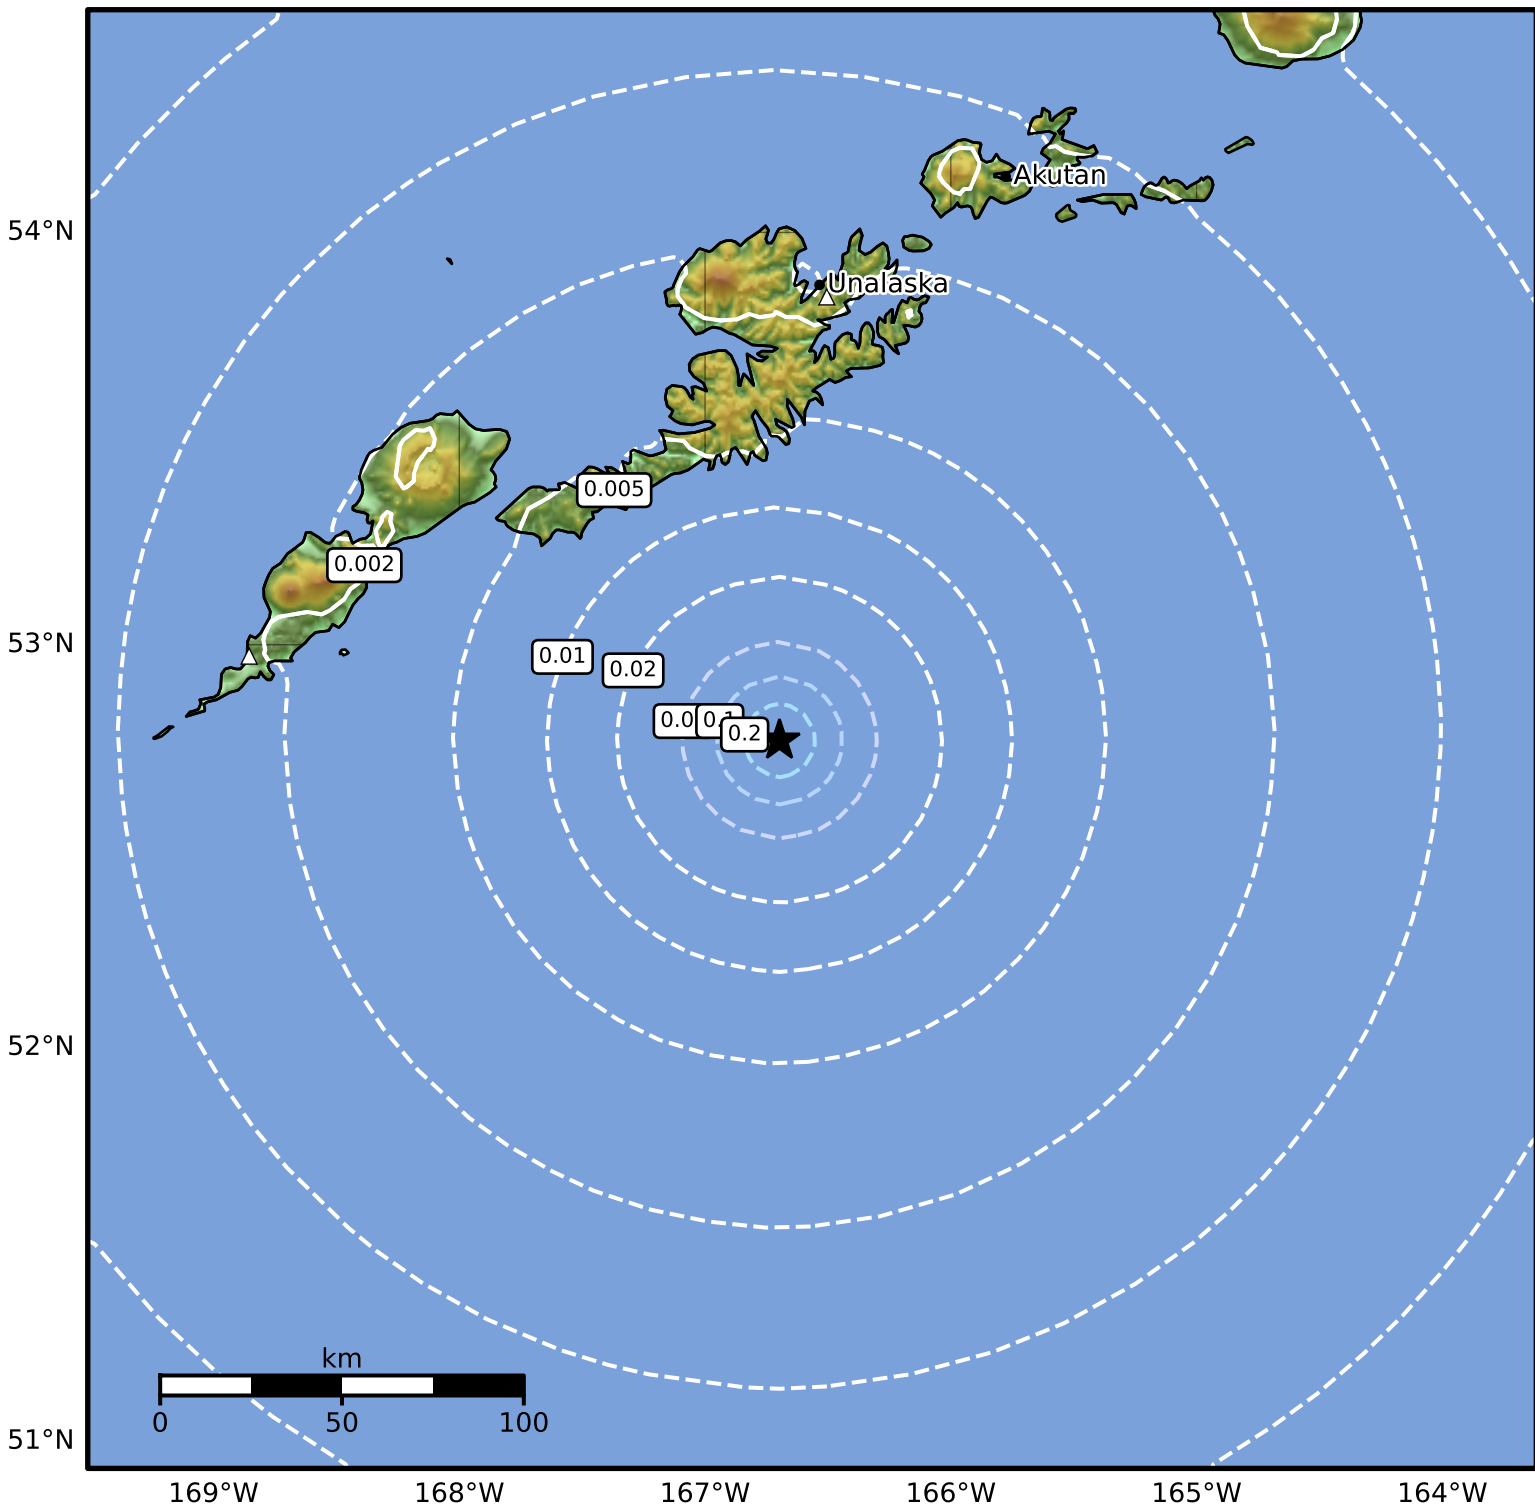

Peak Ground Velocity Map Alaska Earthquake Center
ShakeMap: 123 km (76 miles) S of Unalaska
Aug 15, 2024 22:28:35 UTC M3.6 N52.76 W166.70 Depth: 7.9km ID:ak024ahfsqha

PGV (cm/s)	0.1	0.2	0.5	1	2	5	10	20	50	100	200
------------	-----	-----	-----	---	---	---	----	----	----	-----	-----

Scale based on Worden et al. (2012)

Version 2: Processed 2024-08-15T22:42:36Z

△ Seismic Instrument ○ Reported Intensity

★ Epicenter