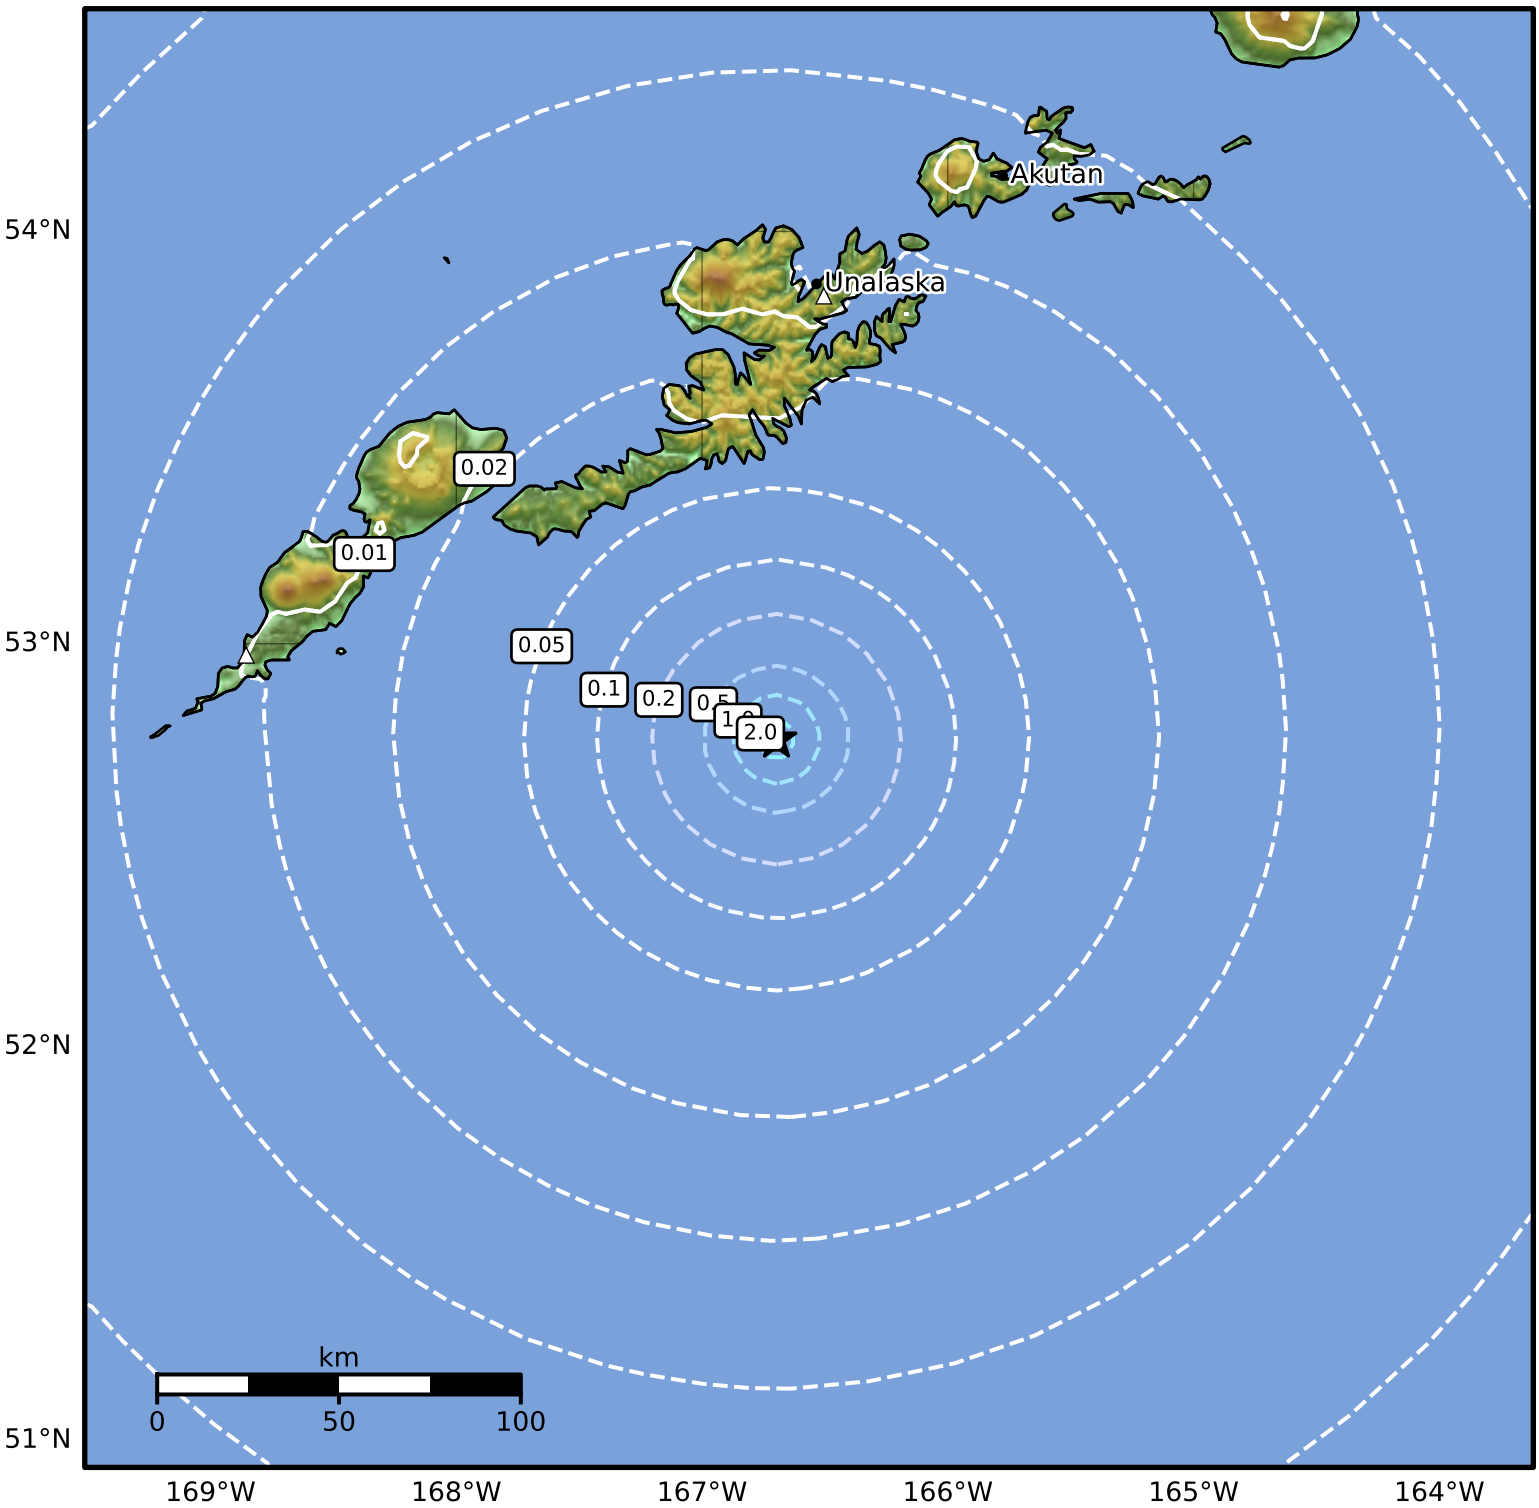

0.3 Second Peak Spectral Acceleration Map Alaska Earthquake Center
 ShakeMap: 123 km (76 miles) S of Unalaska
 Aug 15, 2024 22:28:35 UTC M3.6 N52.76 W166.70 Depth: 7.9km ID:ak024ahfsqha

SA(0.3) (%g)	0.1	0.2	0.5	1	2	5	10	20	50	100	200
--------------	-----	-----	-----	---	---	---	----	----	----	-----	-----

Scale based on Worden et al. (2012)

Version 2: Processed 2024-08-15T22:42:36Z

△ Seismic Instrument ○ Reported Intensity

★ Epicenter