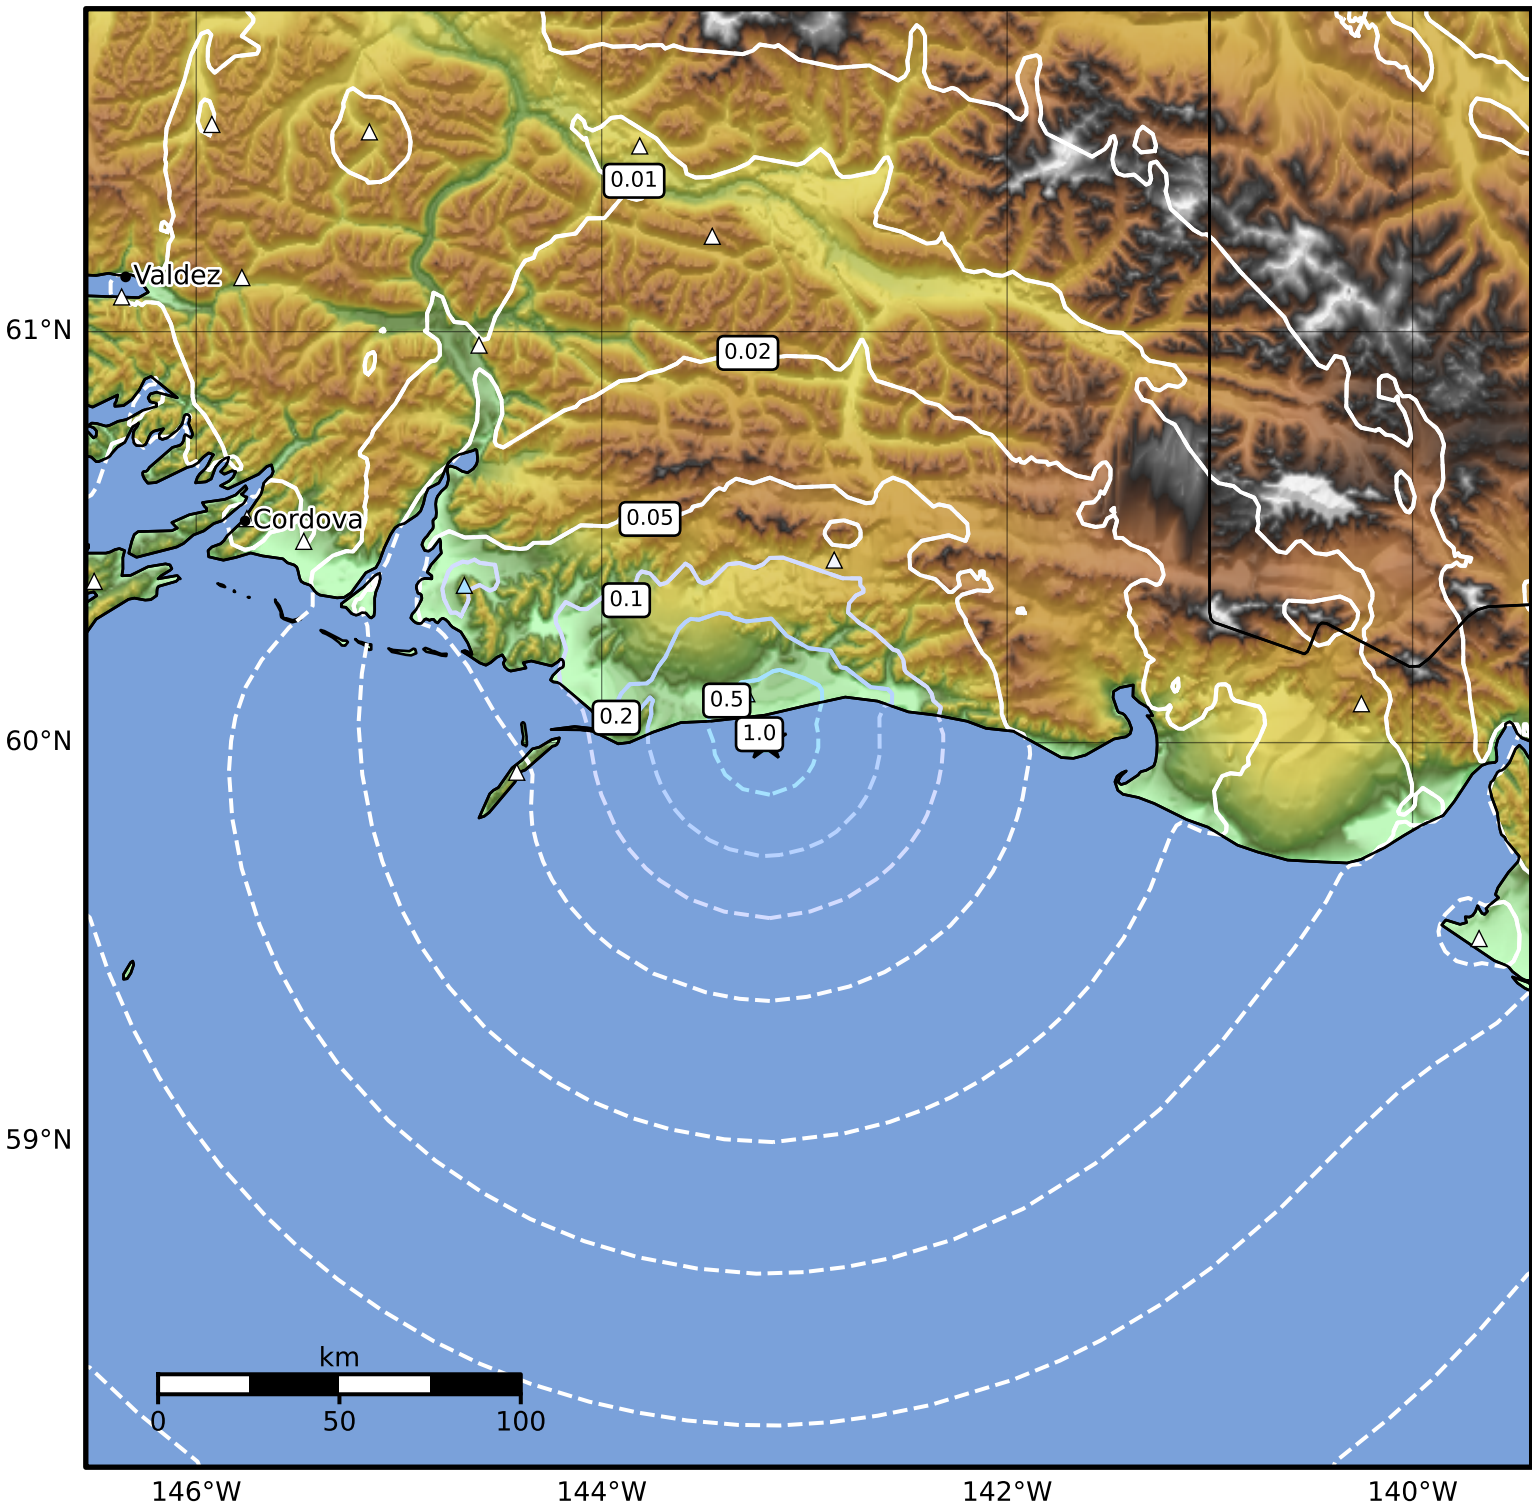

Peak Ground Acceleration Map Alaska Earthquake Center
ShakeMap: 43 km (27 miles) W of Cape Yakataga
Aug 18, 2024 06:00:17 UTC M3.6 N60.01 W143.19 Depth: 15.3km ID:ak024am4pt2a

PGA (%g)	0.1	0.2	0.5	1	2	5	10	20	50	100	200
----------	-----	-----	-----	---	---	---	----	----	----	-----	-----

Scale based on Worden et al. (2012)

△ Seismic Instrument ○ Reported Intensity

★ Epicenter

Version 2: Processed 2024-08-18T19:40:00Z