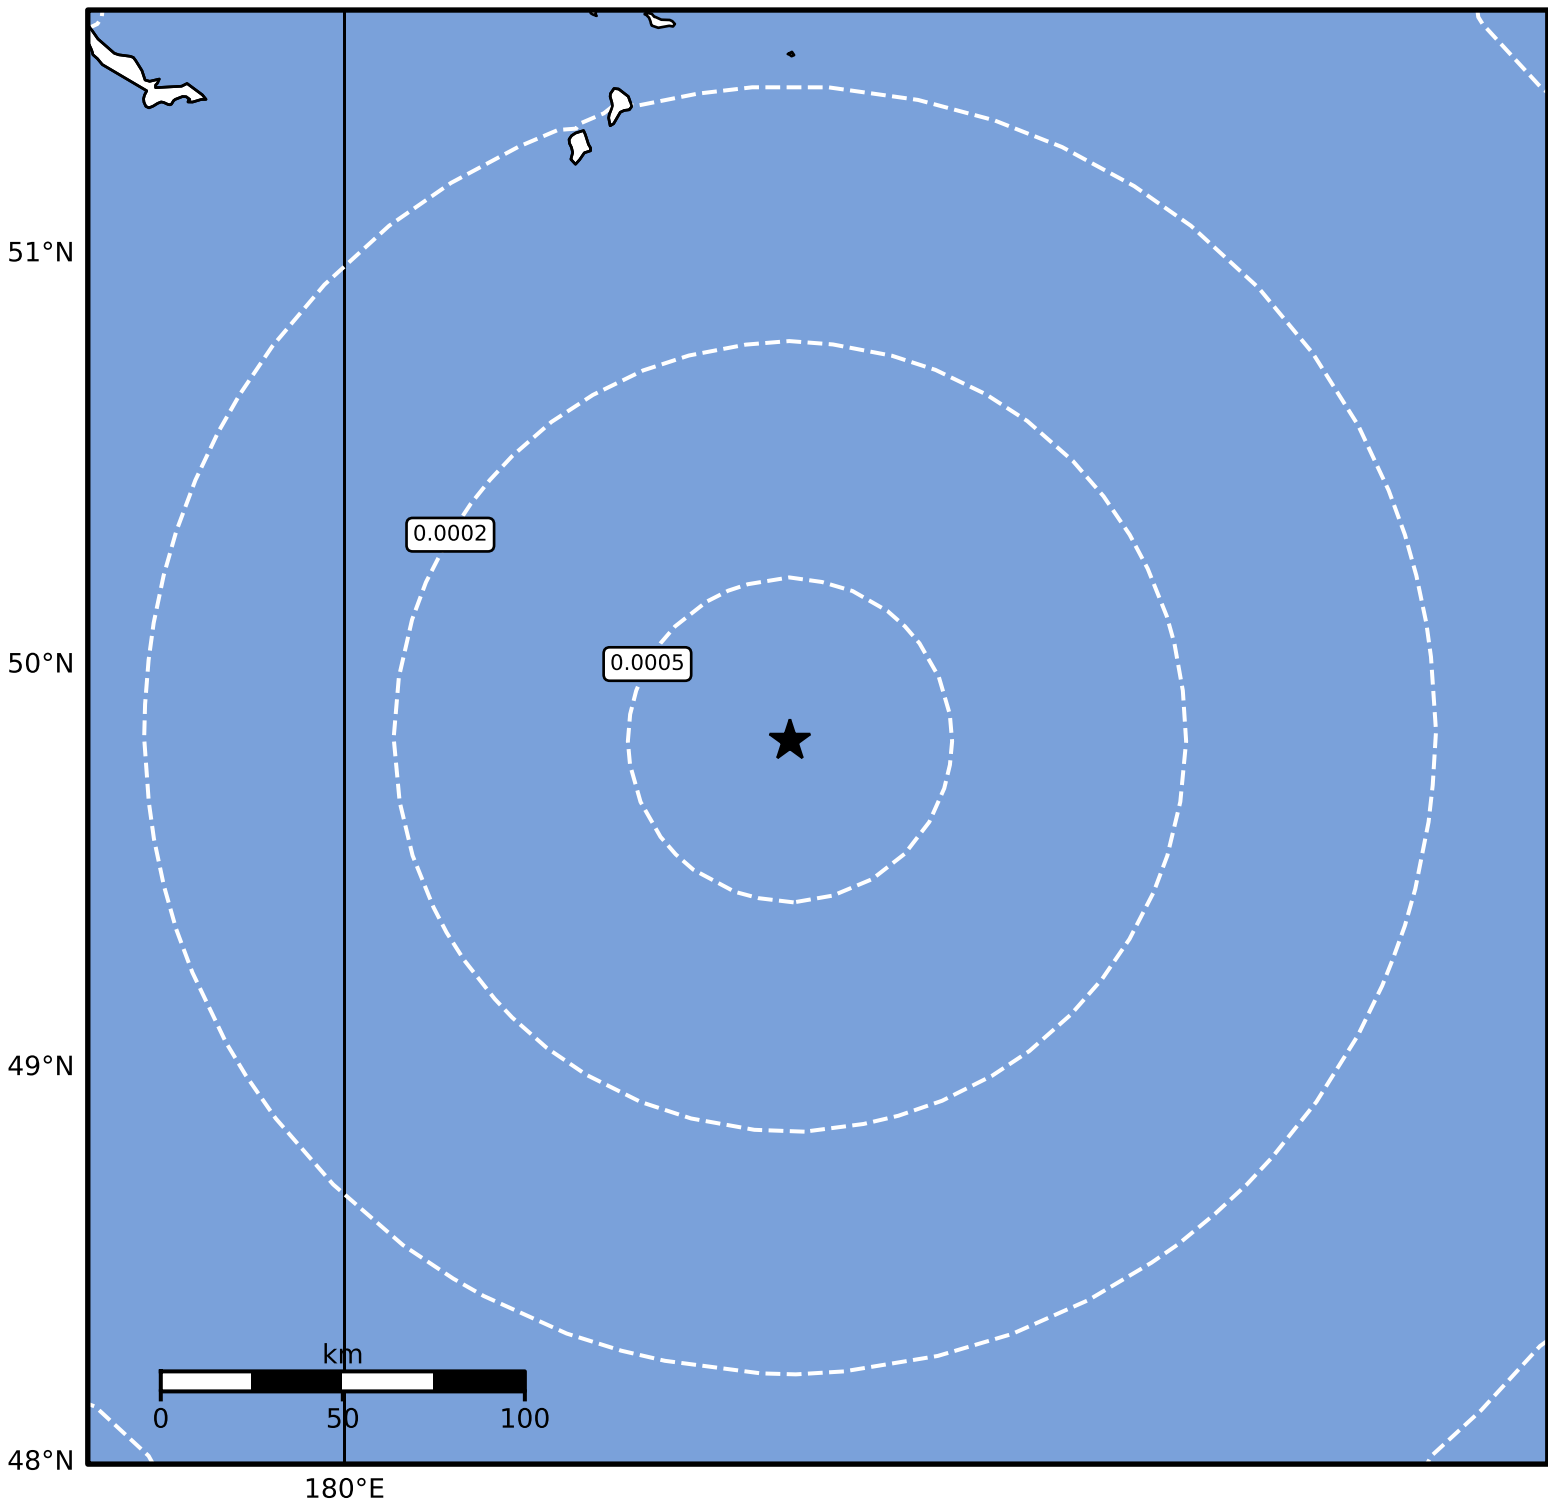

3.0 Second Peak Spectral Acceleration Map Alaska Earthquake Center
ShakeMap: 257 km (160 miles) SSW of Adak
Aug 19, 2024 13:46:42 UTC M3.6 N49.81 W178.30 Depth: 45.7km ID:ak024anwp3rf

Scale based on Worden et al. (2012)

Version 1: Processed 2024-08-19T13:50:57Z

△ Seismic Instrument ○ Reported Intensity

★ Epicenter