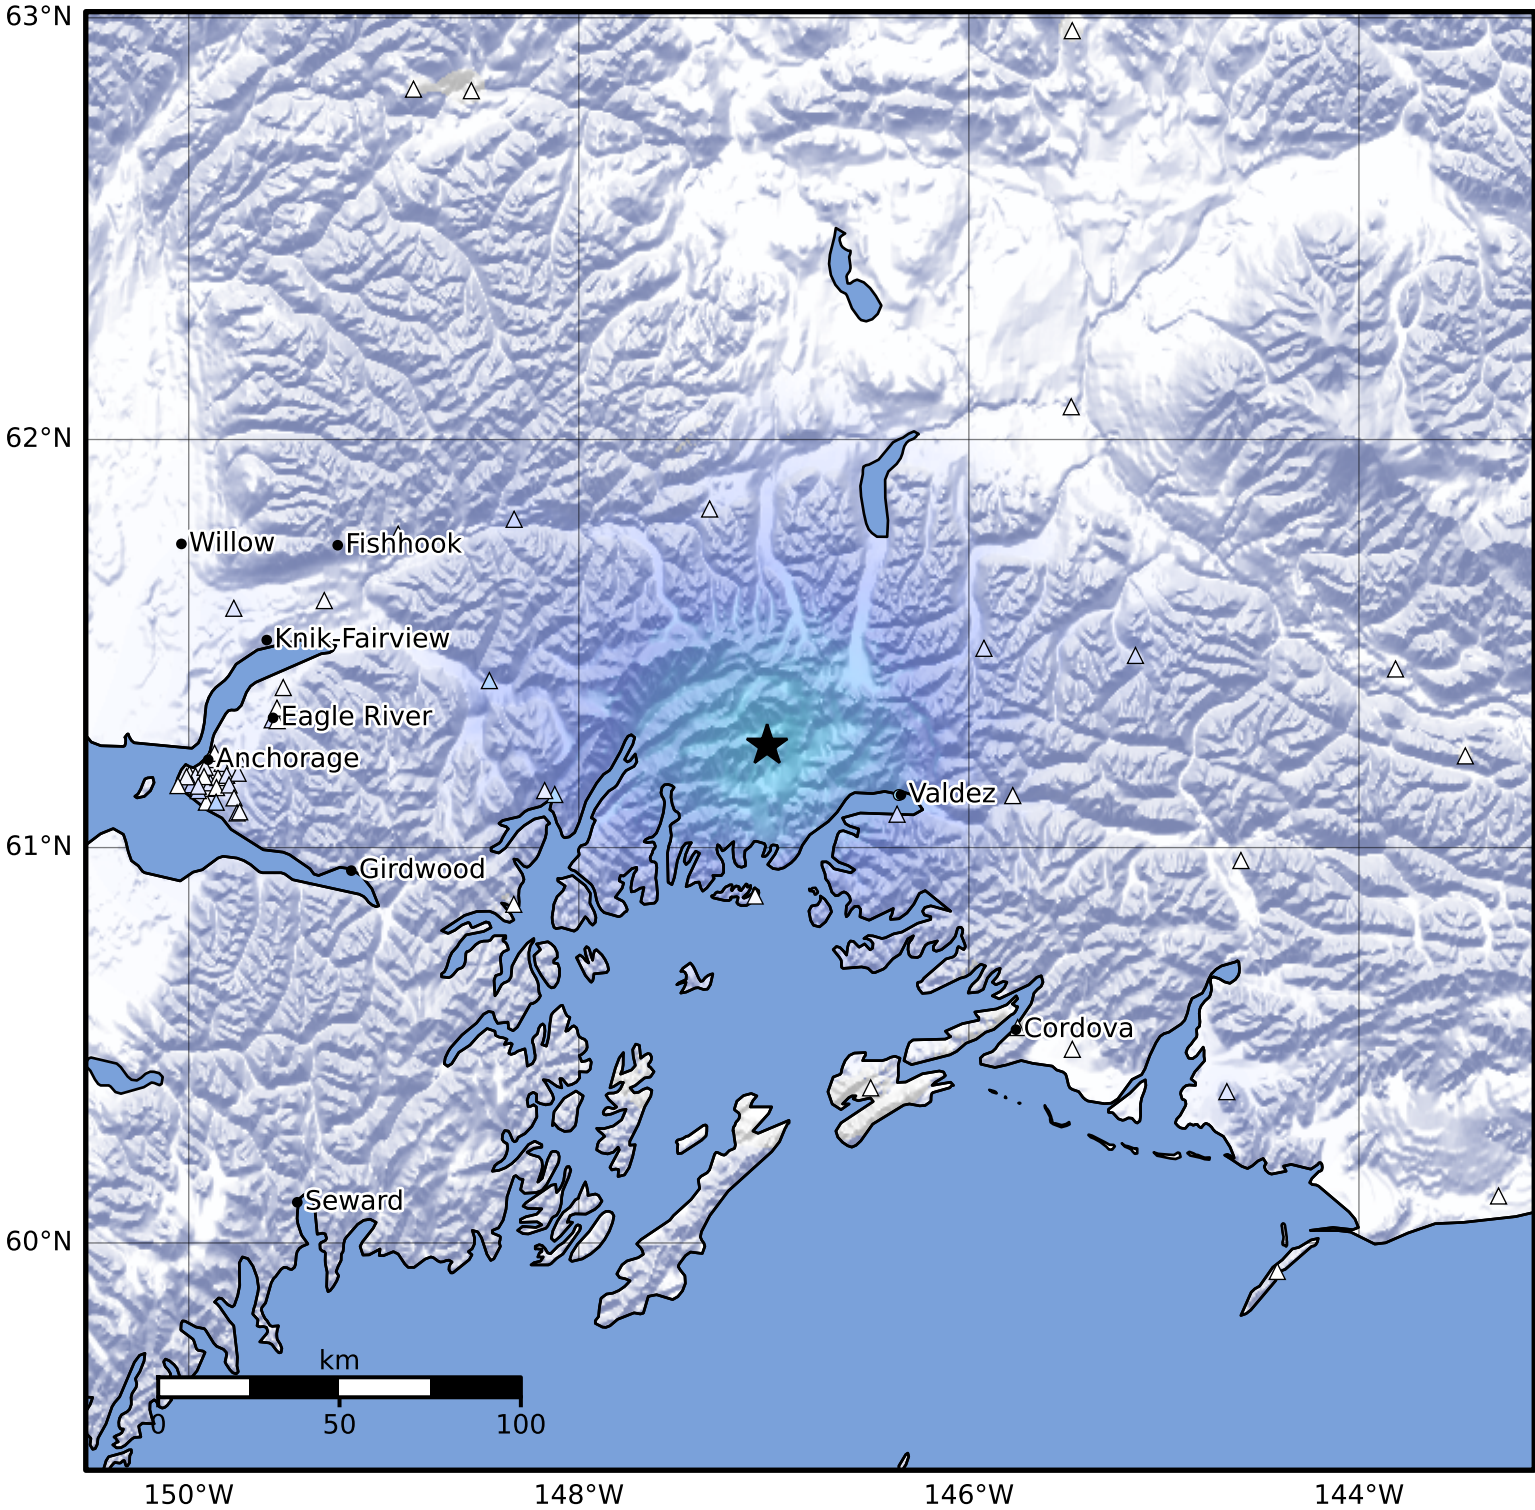

Macroseismic Intensity Map Alaska Earthquake Center
 ShakeMap: 40 km (25 miles) WNW of Valdez
 Aug 22, 2024 02:40:21 UTC M3.8 N61.25 W147.03 Depth: 18.9km ID:ak024asoq1gu

SHAKING	Not felt	Weak	Light	Moderate	Strong	Very strong	Severe	Violent	Extreme
DAMAGE	None	None	None	Very light	Light	Moderate	Moderate/heavy	Heavy	Very heavy
PGA(%g)	<0.0464	0.297	2.76	6.2	11.5	21.5	40.1	74.7	>139
PGV(cm/s)	<0.0215	0.135	1.41	4.65	9.64	20	41.4	85.8	>178
INTENSITY	I	II-III	IV	V	VI	VII	VIII	IX	X+