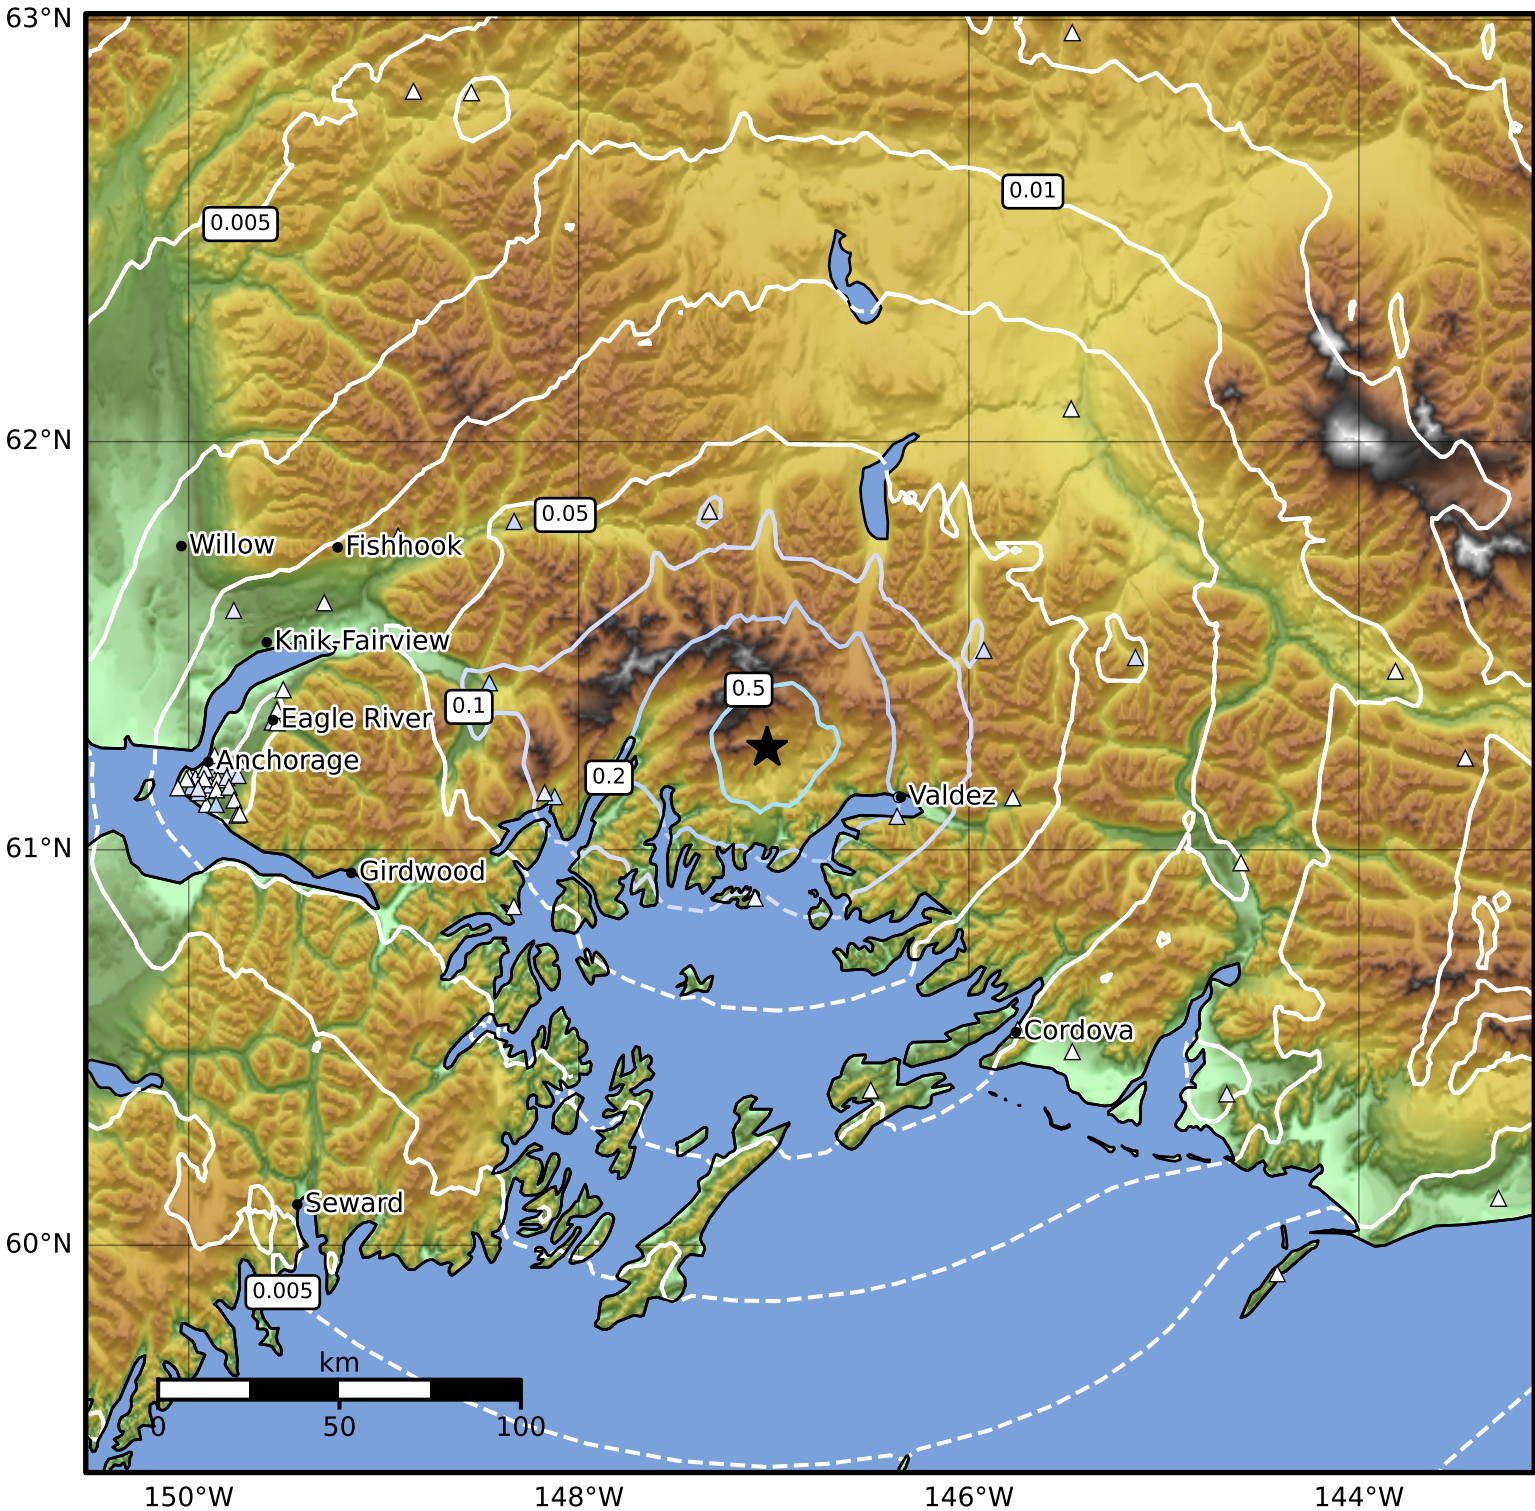

Peak Ground Acceleration Map Alaska Earthquake Center
 ShakeMap: 40 km (25 miles) WNW of Valdez
 Aug 22, 2024 02:40:21 UTC M3.8 N61.25 W147.03 Depth: 18.9km ID:ak024asoq1gu

PGA (%g)	0.1	0.2	0.5	1	2	5	10	20	50	100	200
----------	-----	-----	-----	---	---	---	----	----	----	-----	-----

Scale based on Worden et al. (2012)

△ Seismic Instrument ○ Reported Intensity

★ Epicenter

Version 2: Processed 2024-08-22T03:06:52Z