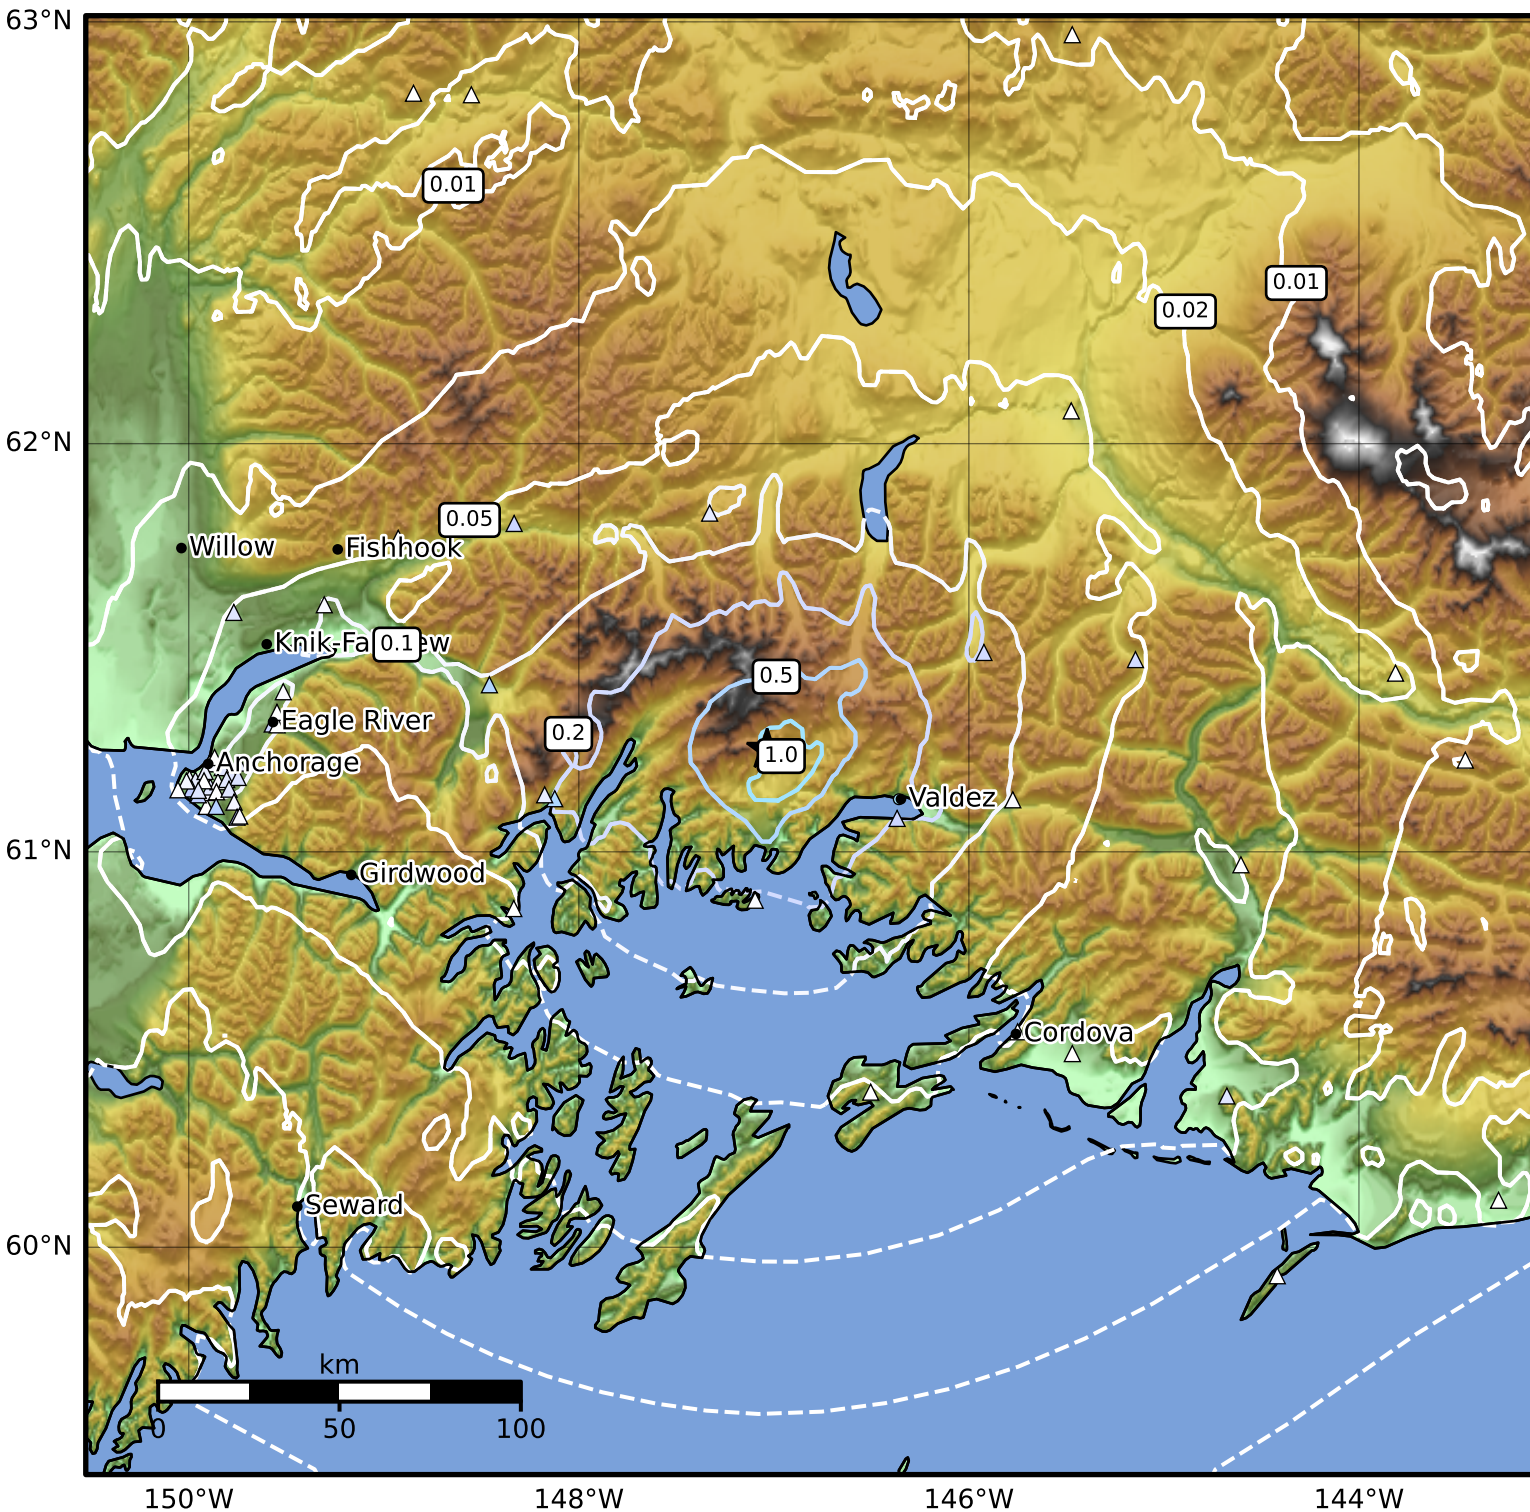

0.3 Second Peak Spectral Acceleration Map Alaska Earthquake Center
 ShakeMap: 40 km (25 miles) WNW of Valdez
 Aug 22, 2024 02:40:21 UTC M3.8 N61.25 W147.03 Depth: 18.9km ID:ak024asoq1gu

SA(0.3) (%g)	0.1	0.2	0.5	1	2	5	10	20	50	100	200
--------------	-----	-----	-----	---	---	---	----	----	----	-----	-----

Scale based on Worden et al. (2012)

Version 2: Processed 2024-08-22T03:06:52Z

△ Seismic Instrument ○ Reported Intensity

★ Epicenter