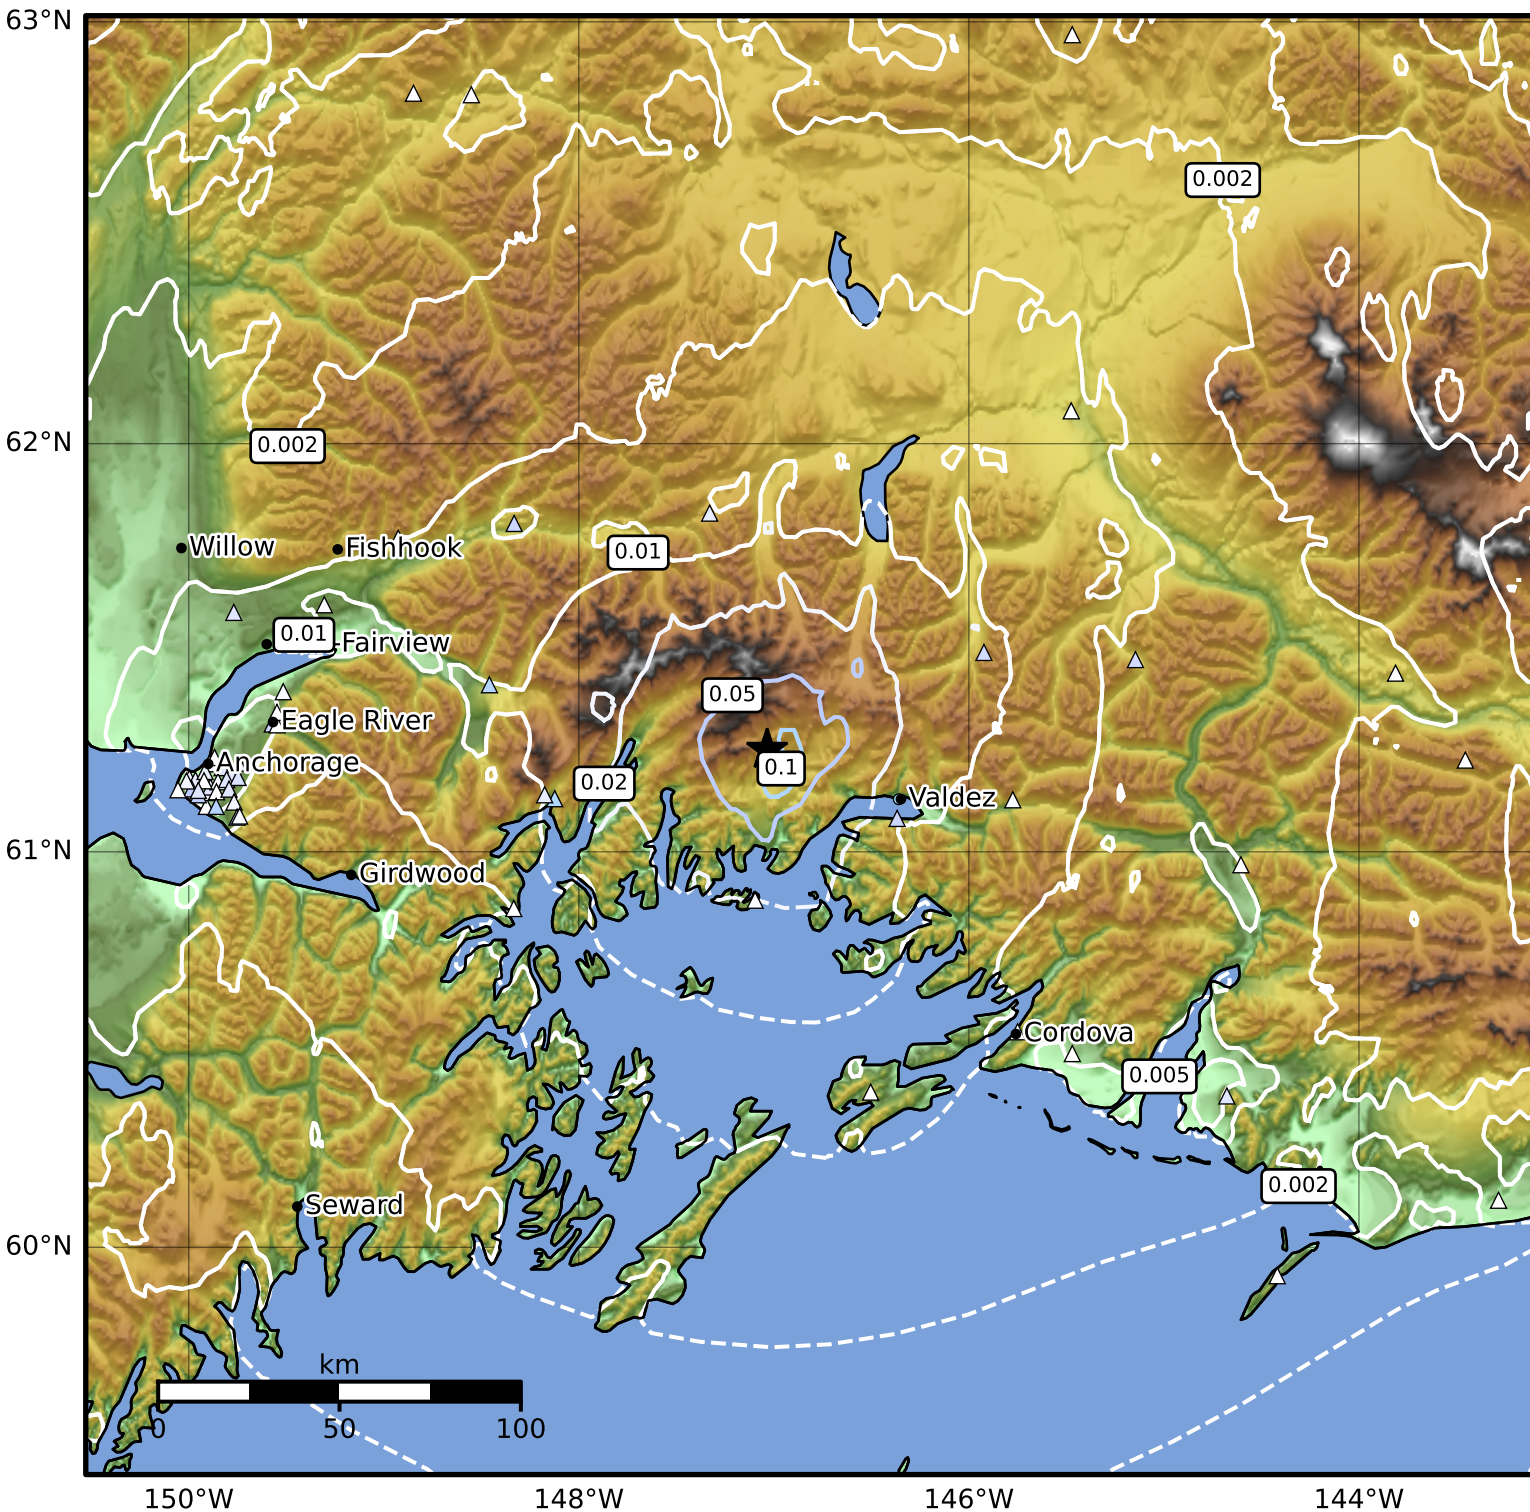

1.0 Second Peak Spectral Acceleration Map Alaska Earthquake Center
 ShakeMap: 40 km (25 miles) WNW of Valdez
 Aug 22, 2024 02:40:21 UTC M3.8 N61.25 W147.03 Depth: 18.9km ID:ak024asoq1gu

SA(1.0) (%g)	0.1	0.2	0.5	1	2	5	10	20	50	100	200
--------------	-----	-----	-----	---	---	---	----	----	----	-----	-----

Scale based on Worden et al. (2012)

△ Seismic Instrument ○ Reported Intensity

★ Epicenter

Version 2: Processed 2024-08-22T03:06:52Z