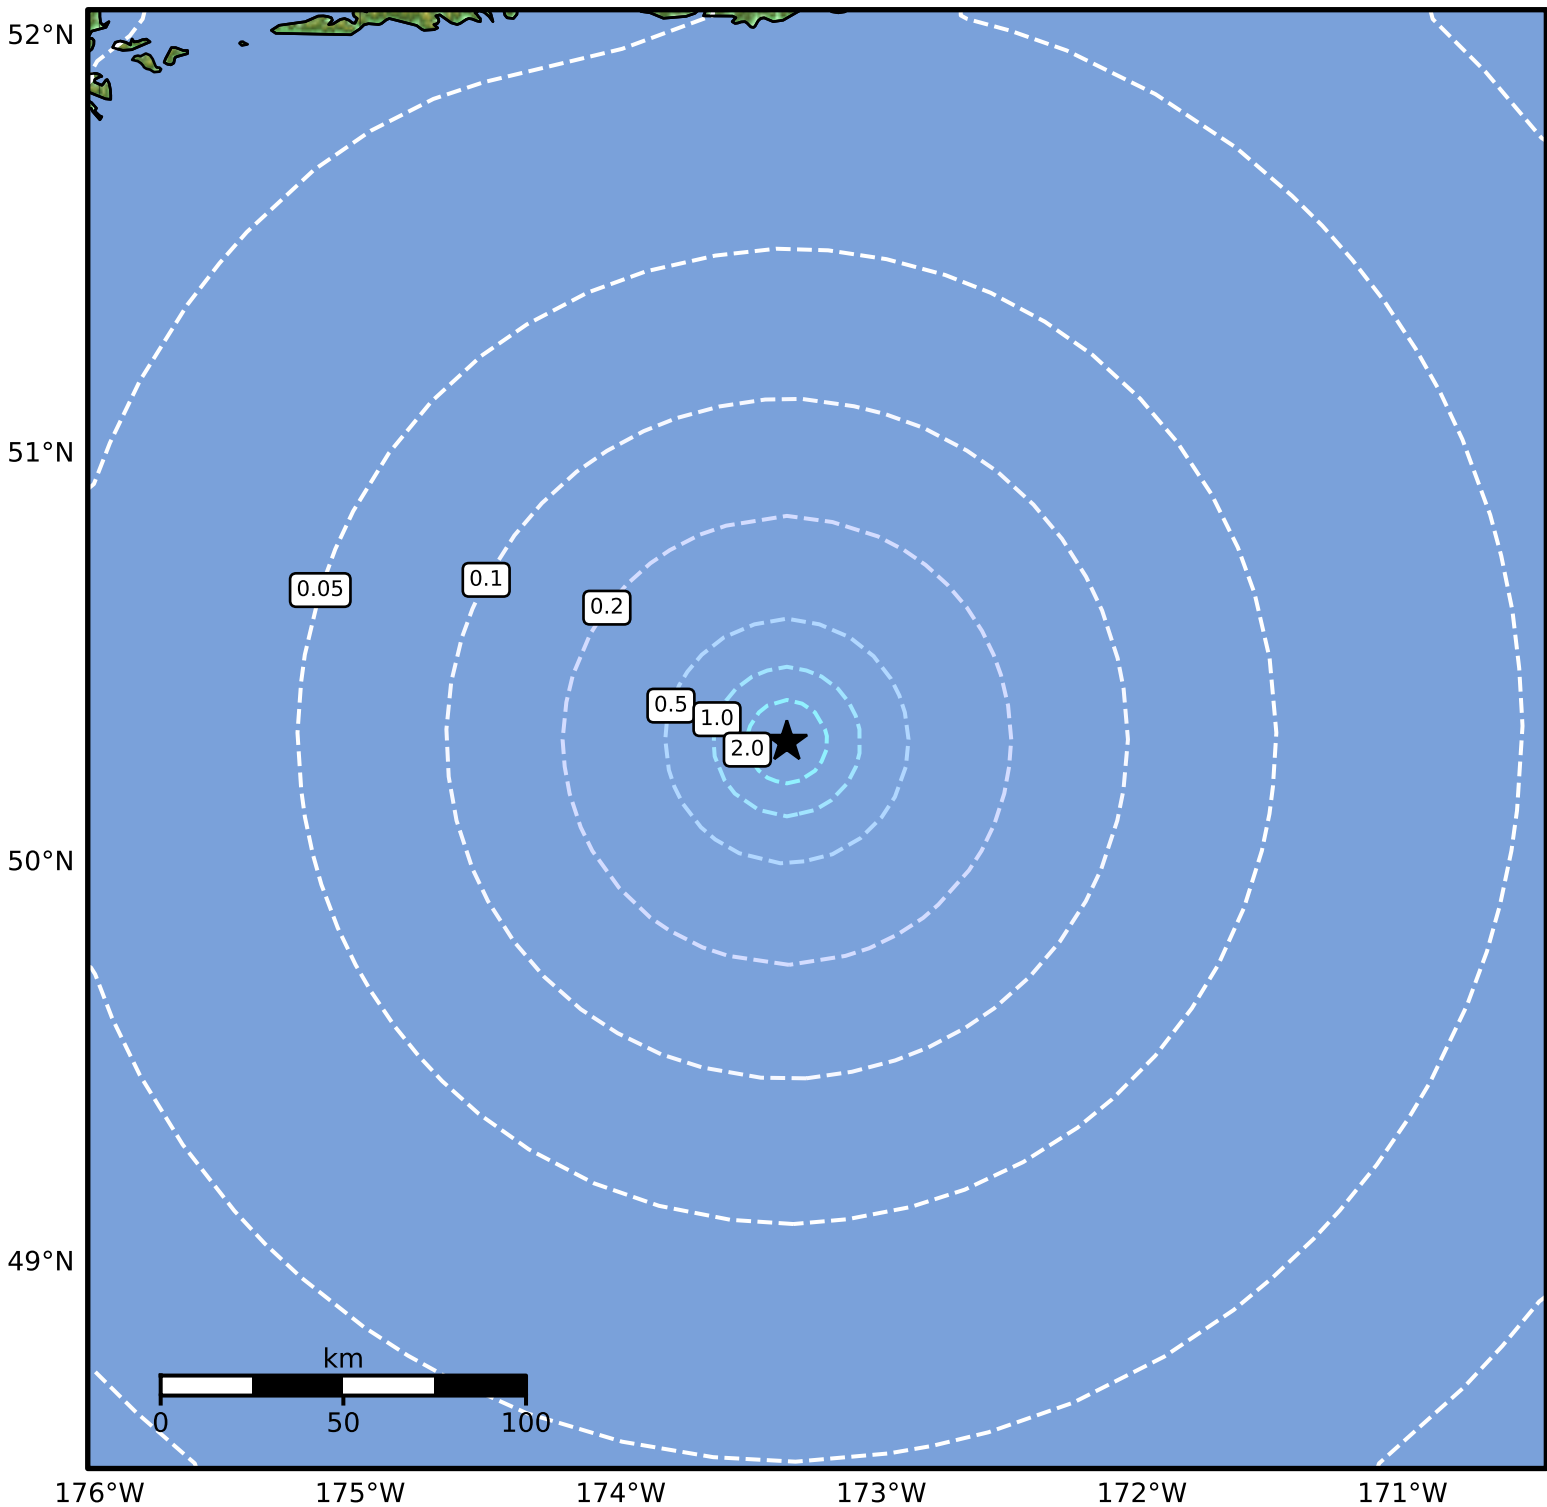

0.3 Second Peak Spectral Acceleration Map Alaska Earthquake Center  
 ShakeMap: 218 km (135 miles) SSE of Atka  
 Aug 22, 2024 09:52:56 UTC M4.1 N50.30 W173.36 Depth: 6.2km ID:ak024assyud1

SA(0.3) (%g)	0.1	0.2	0.5	1	2	5	10	20	50	100	200
--------------	-----	-----	-----	---	---	---	----	----	----	-----	-----

Scale based on Worden et al. (2012)

Version 1: Processed 2024-08-22T15:45:02Z

△ Seismic Instrument ○ Reported Intensity

★ Epicenter