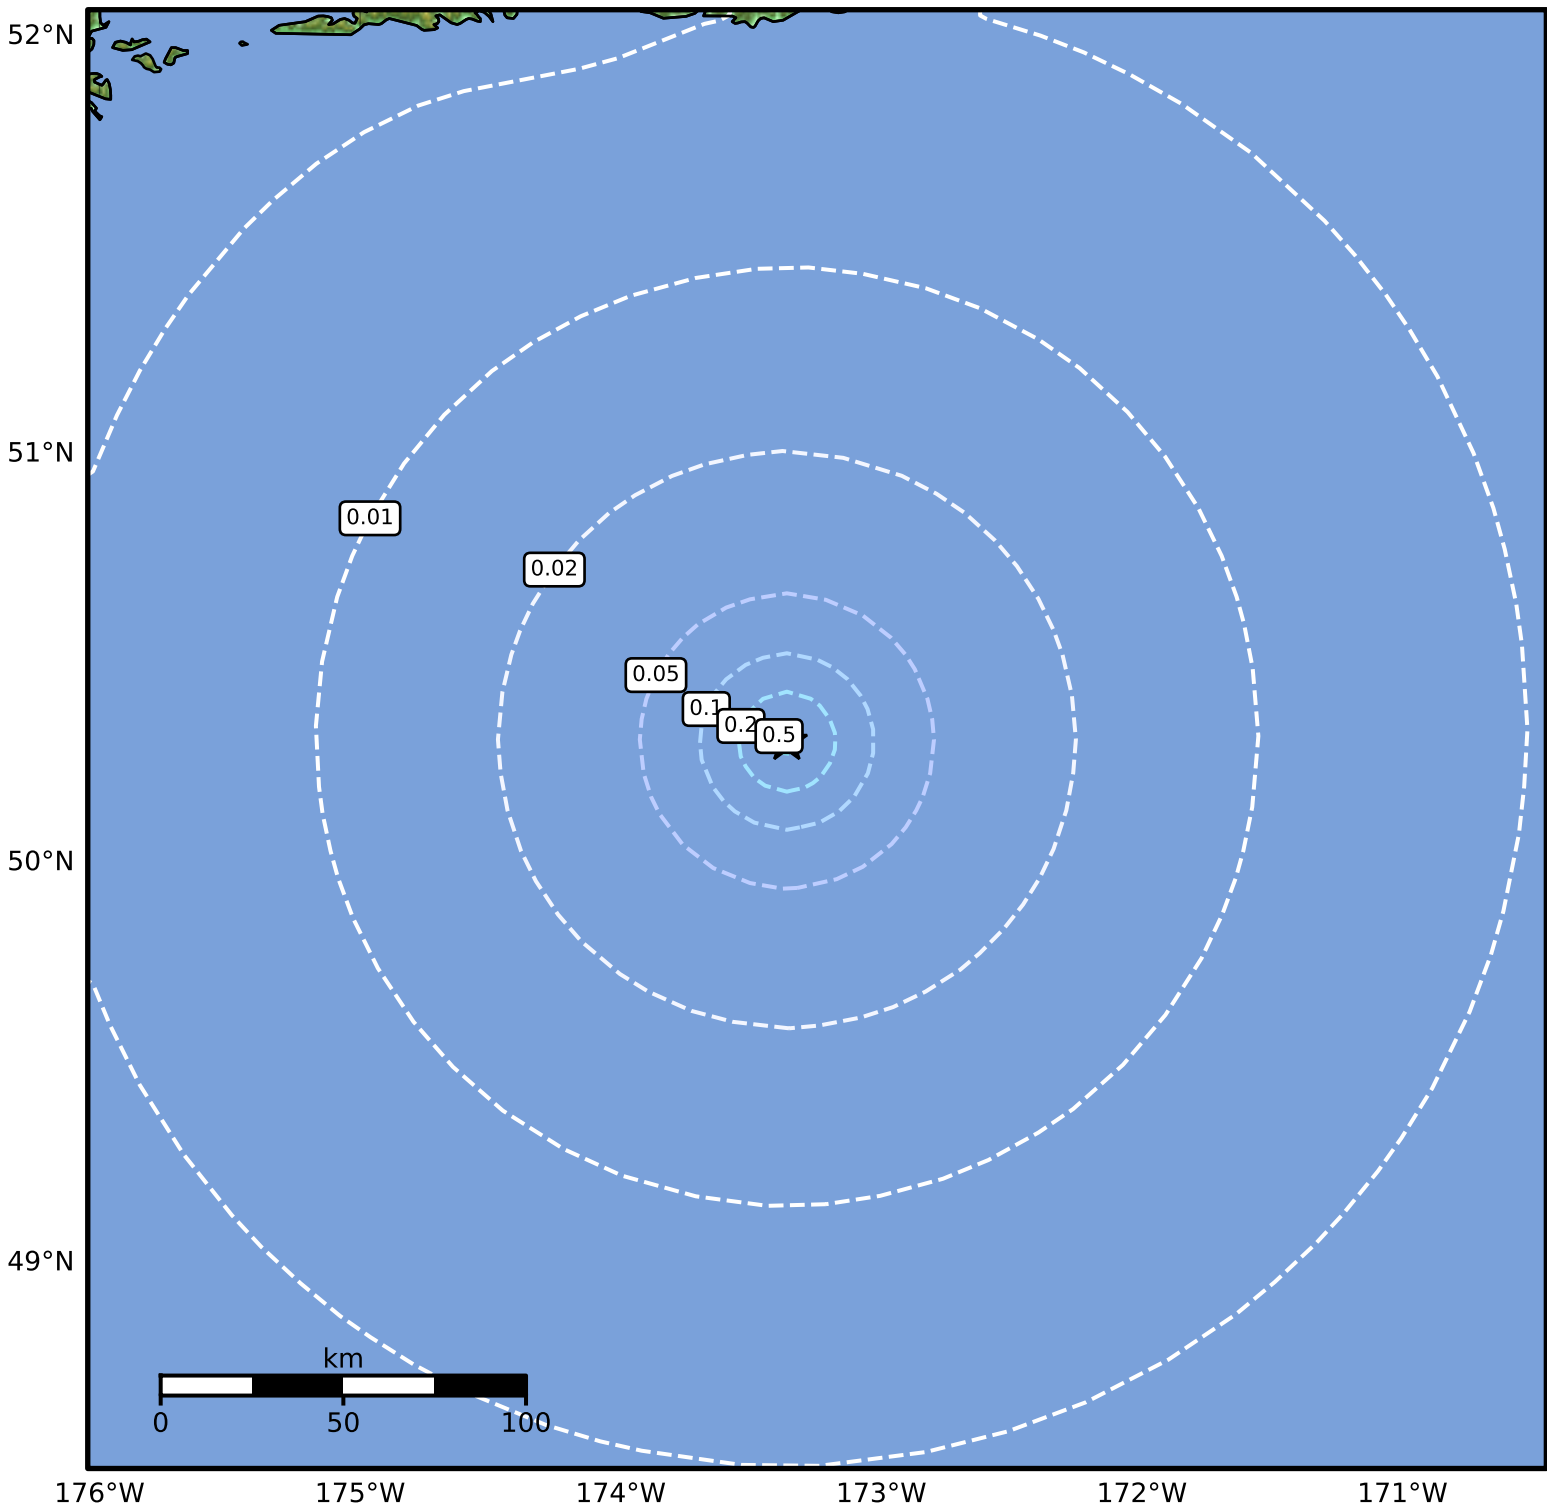

1.0 Second Peak Spectral Acceleration Map Alaska Earthquake Center  
ShakeMap: 218 km (135 miles) SSE of Atka  
Aug 22, 2024 09:52:56 UTC M4.1 N50.30 W173.36 Depth: 6.2km ID:ak024assyud1

SA(1.0) (%g)	0.1	0.2	0.5	1	2	5	10	20	50	100	200
--------------	-----	-----	-----	---	---	---	----	----	----	-----	-----

Scale based on Worden et al. (2012)

Version 1: Processed 2024-08-22T15:45:02Z

△ Seismic Instrument ○ Reported Intensity

★ Epicenter