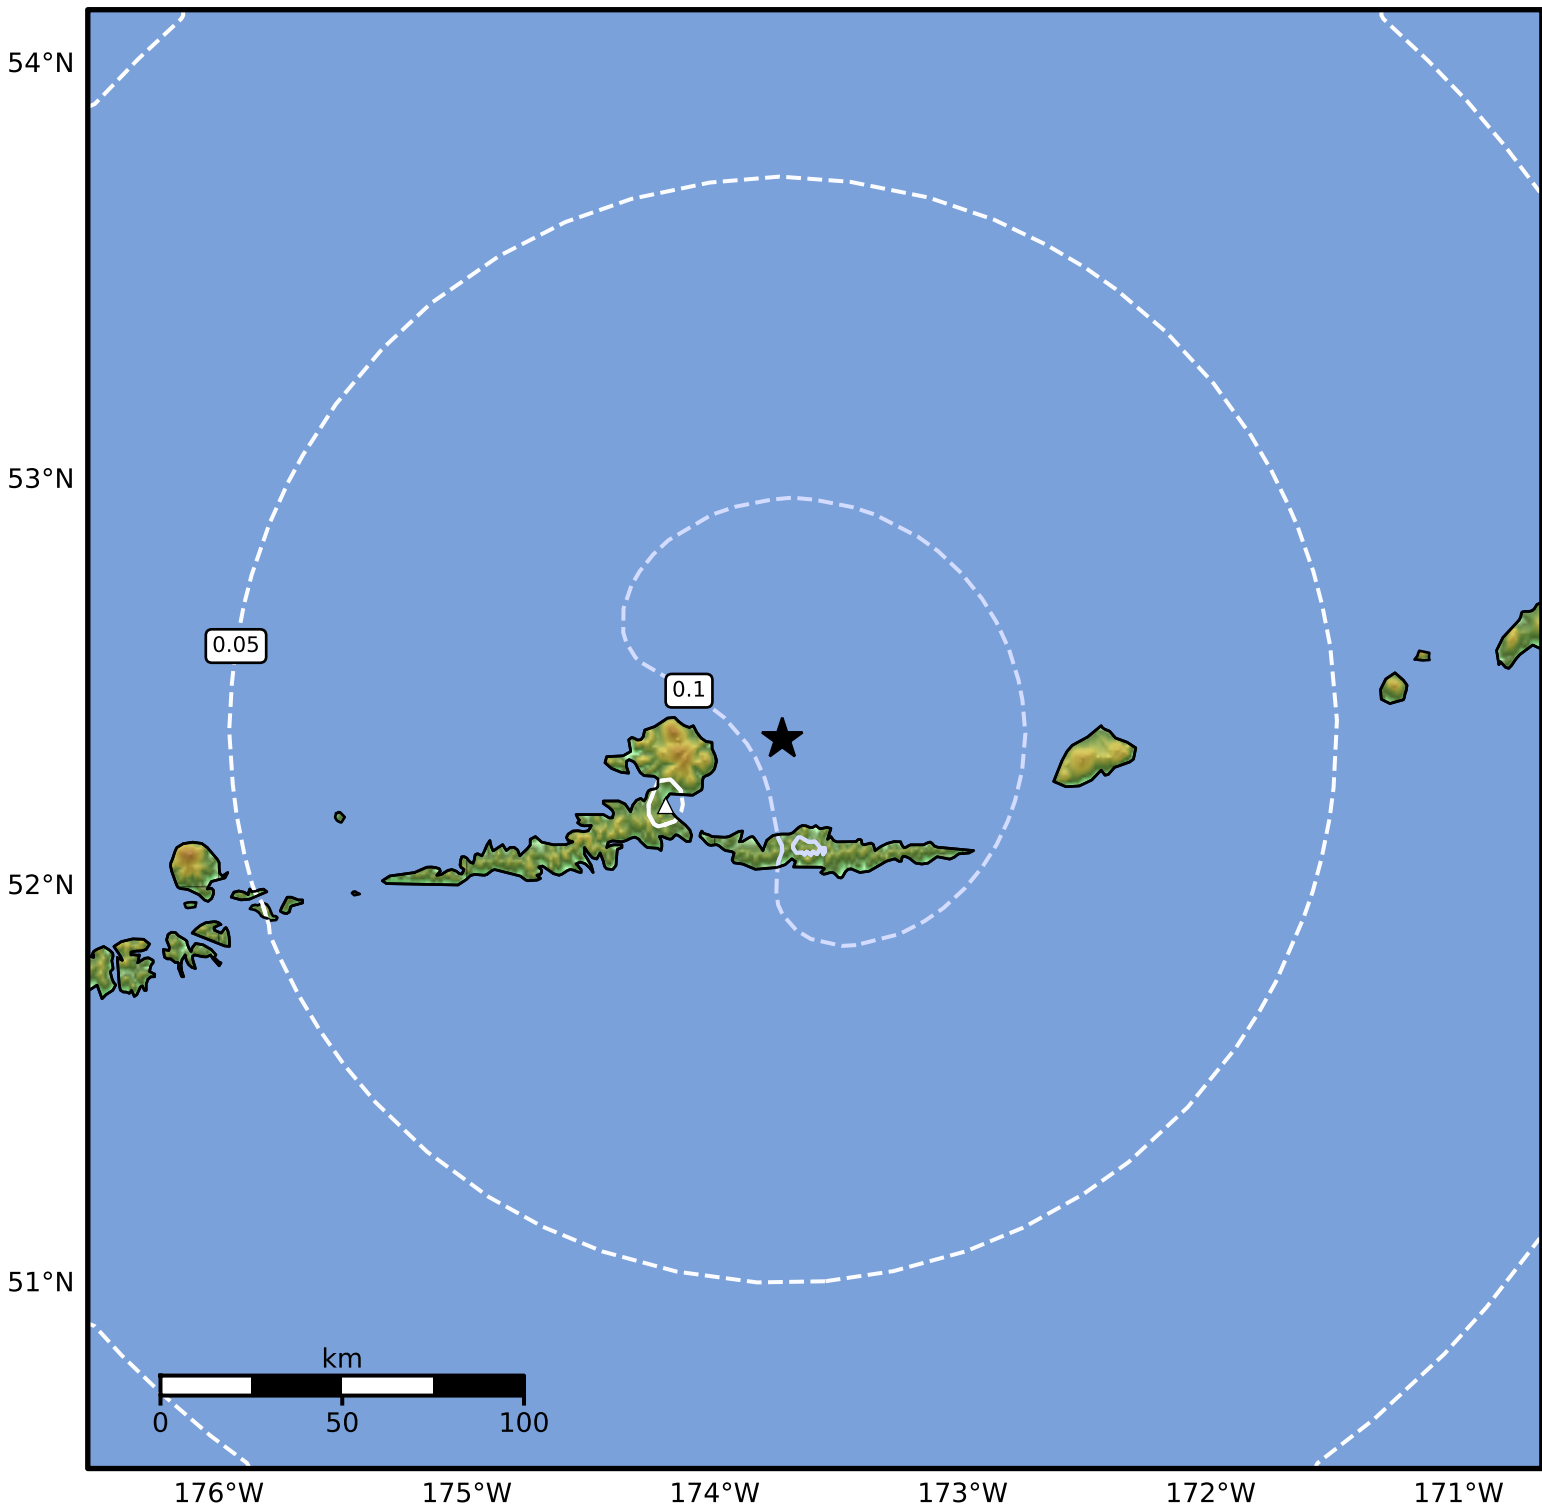

Peak Ground Acceleration Map Alaska Earthquake Center  
ShakeMap: 38 km (24 miles) ENE of Atka  
Aug 23, 2024 21:08:38 UTC M3.8 N52.37 W173.73 Depth: 139.6km ID:ak024aundt05

PGA (%g)	0.1	0.2	0.5	1	2	5	10	20	50	100	200
----------	-----	-----	-----	---	---	---	----	----	----	-----	-----

Scale based on Worden et al. (2012)

Version 2: Processed 2024-08-24T05:19:29Z

△ Seismic Instrument ○ Reported Intensity

★ Epicenter