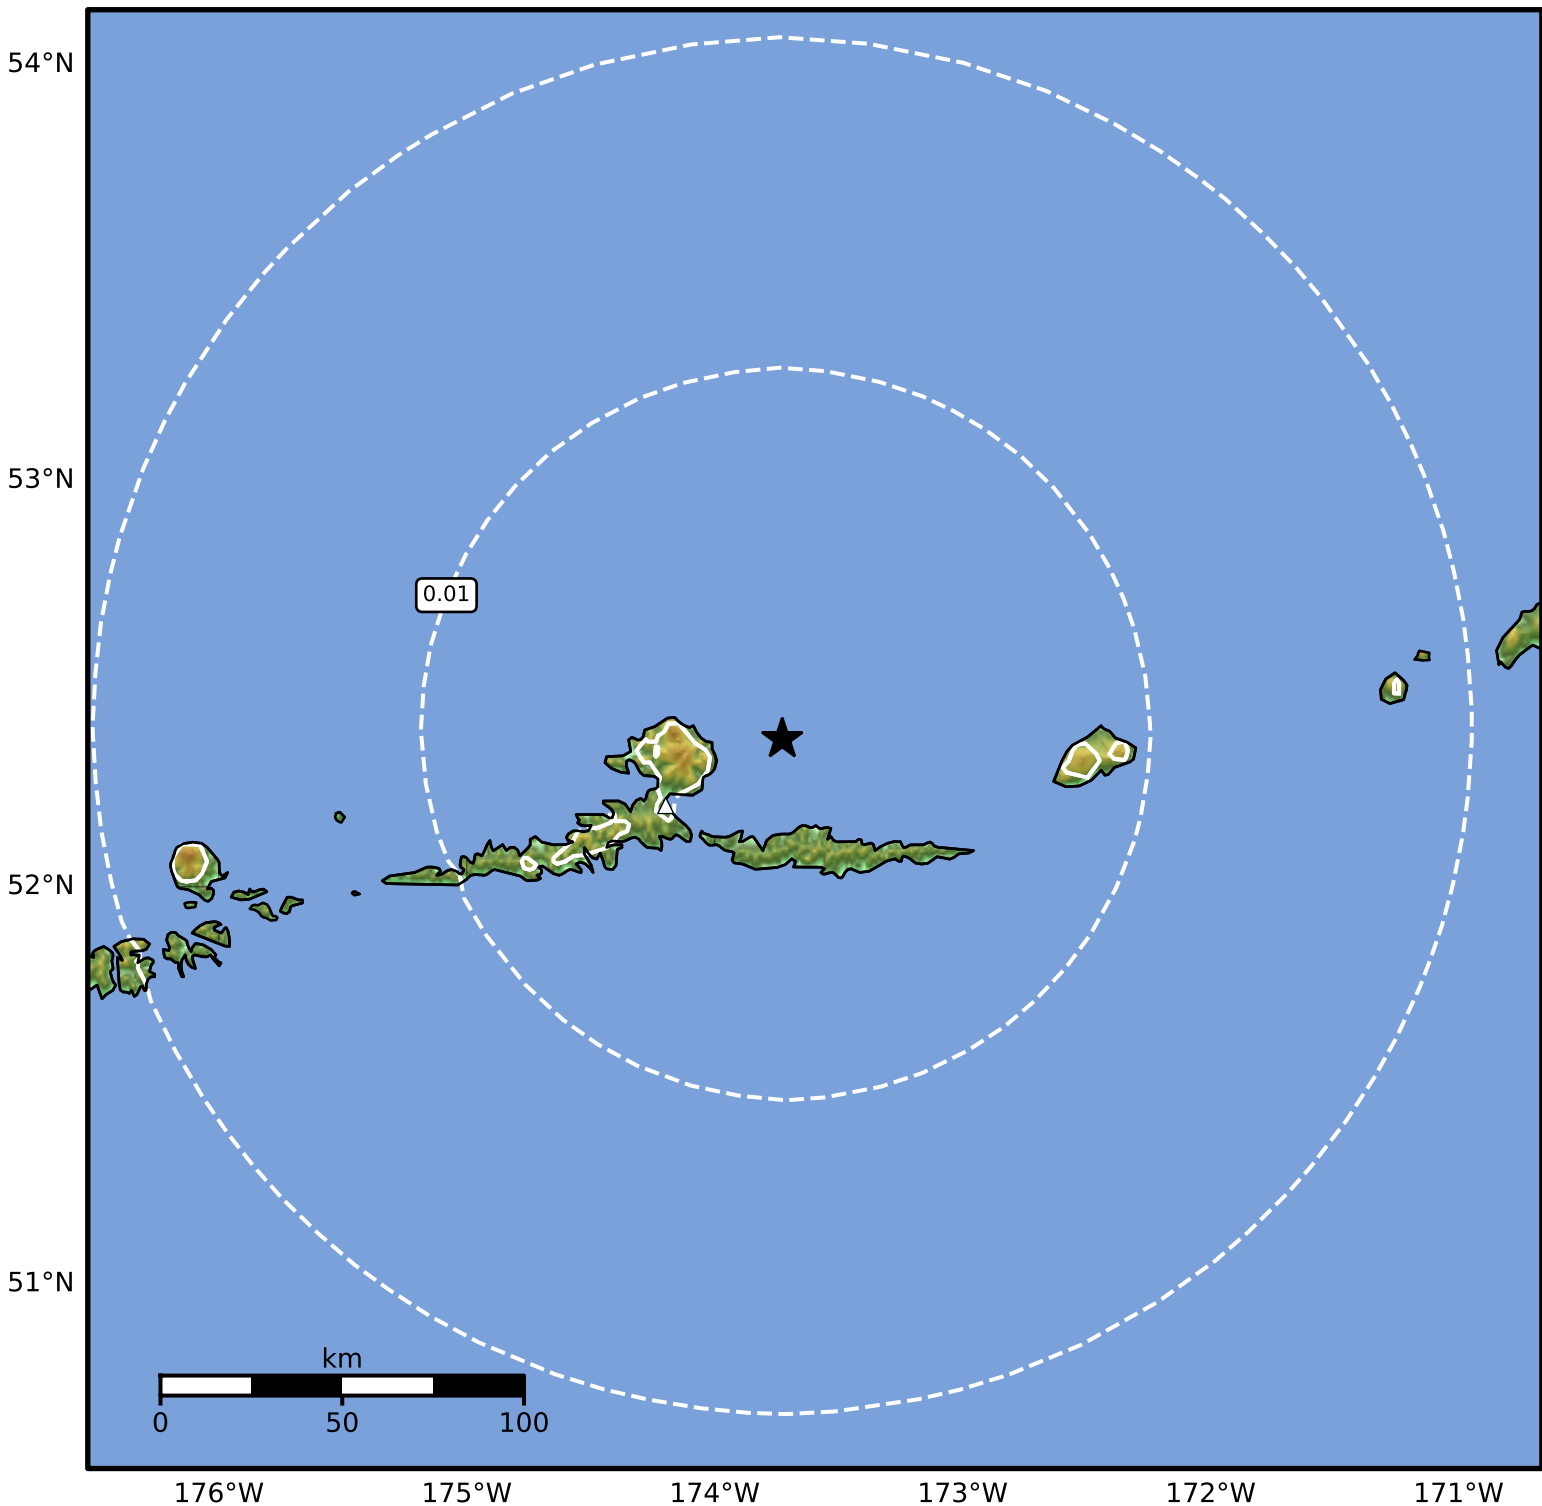

Peak Ground Velocity Map Alaska Earthquake Center  
ShakeMap: 38 km (24 miles) ENE of Atka  
Aug 23, 2024 21:08:38 UTC M3.8 N52.37 W173.73 Depth: 139.6km ID:ak024aundt05

Scale based on Worden et al. (2012)

Version 2: Processed 2024-08-24T05:19:29Z

△ Seismic Instrument ○ Reported Intensity

★ Epicenter