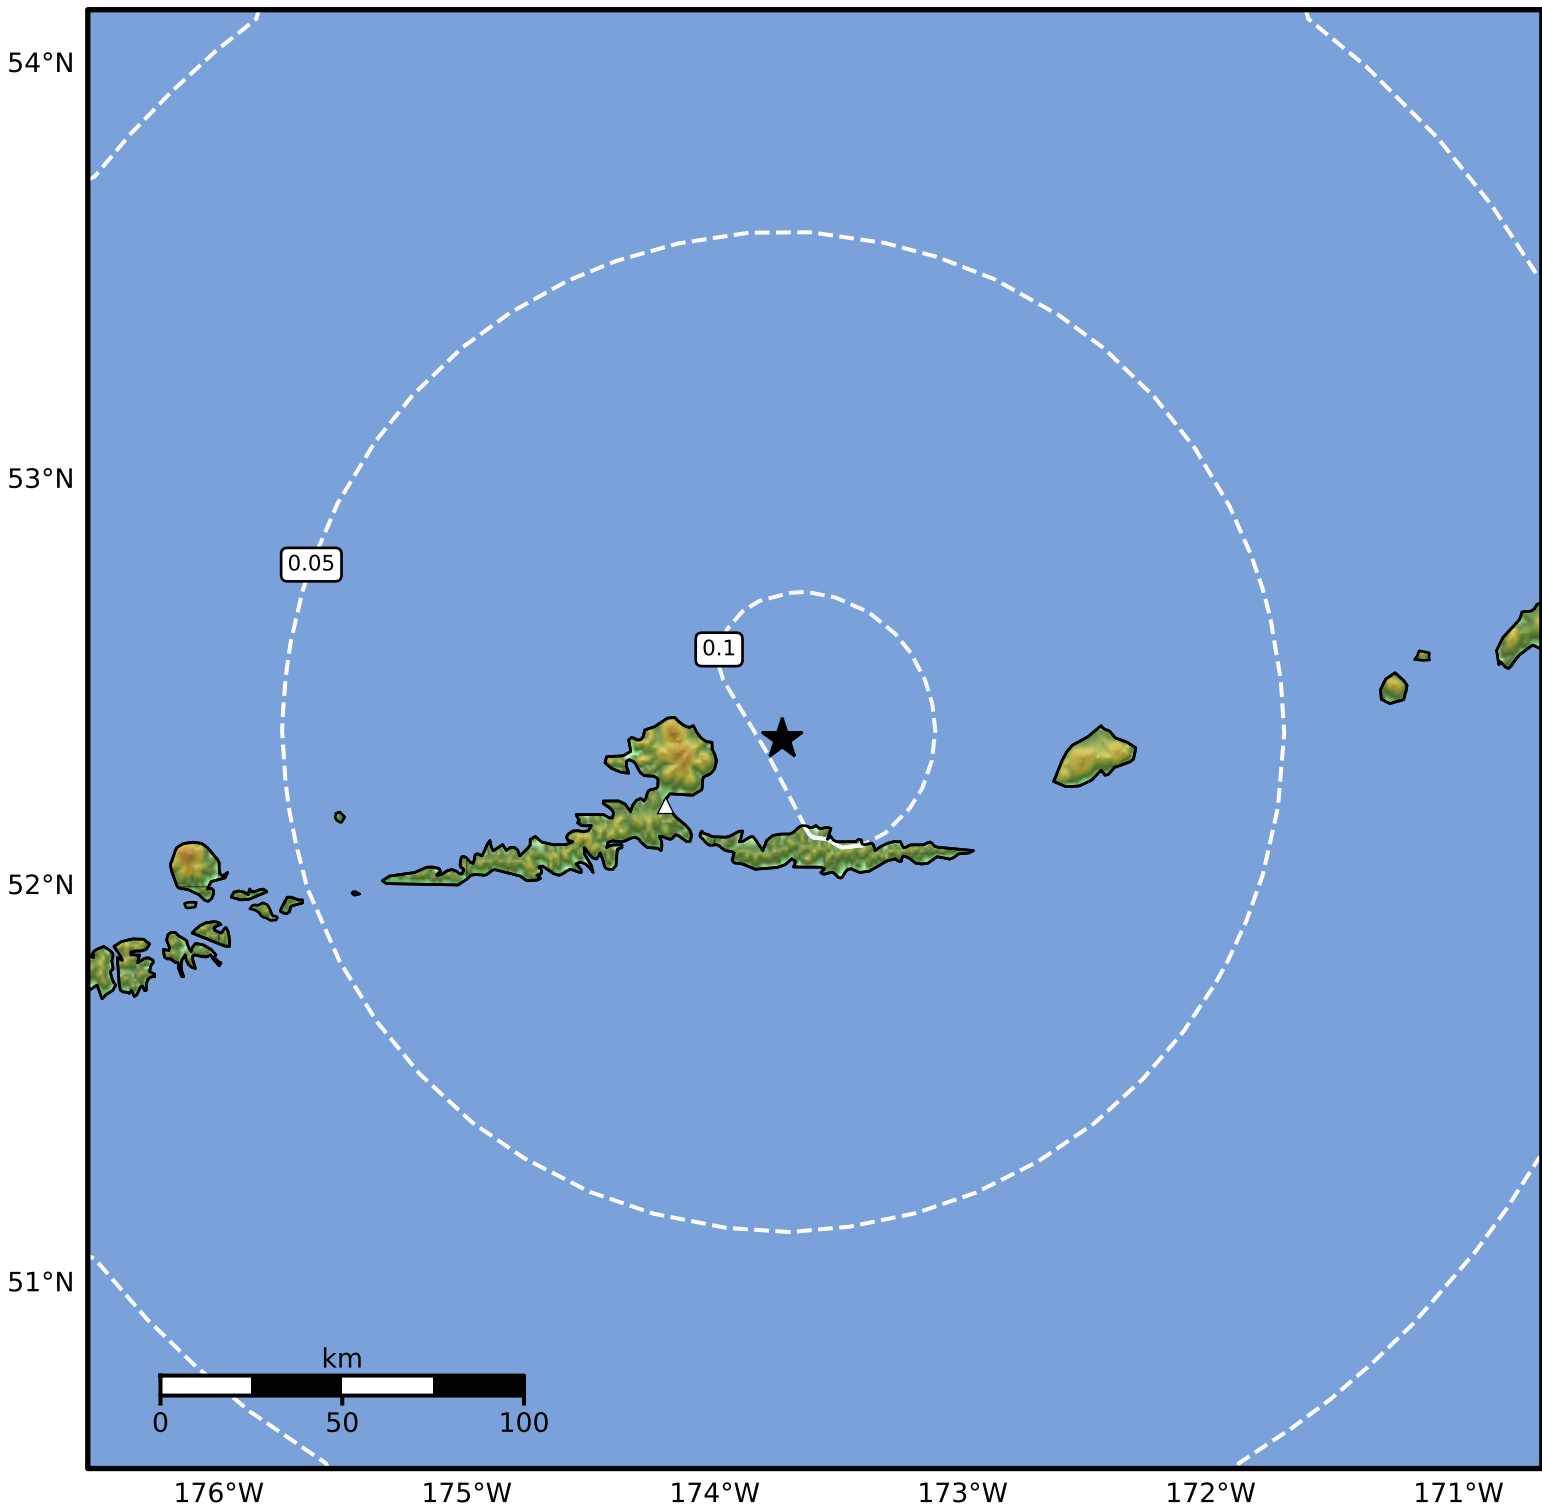

0.3 Second Peak Spectral Acceleration Map Alaska Earthquake Center
 ShakeMap: 38 km (24 miles) ENE of Atka
 Aug 23, 2024 21:08:38 UTC M3.8 N52.37 W173.73 Depth: 139.6km ID:ak024aundt05

SA(0.3) (%g)	0.1	0.2	0.5	1	2	5	10	20	50	100	200
---------------------	------------	------------	------------	----------	----------	----------	-----------	-----------	-----------	------------	------------

Scale based on Worden et al. (2012)

Version 2: Processed 2024-08-24T05:19:29Z

△ Seismic Instrument ○ Reported Intensity

★ Epicenter