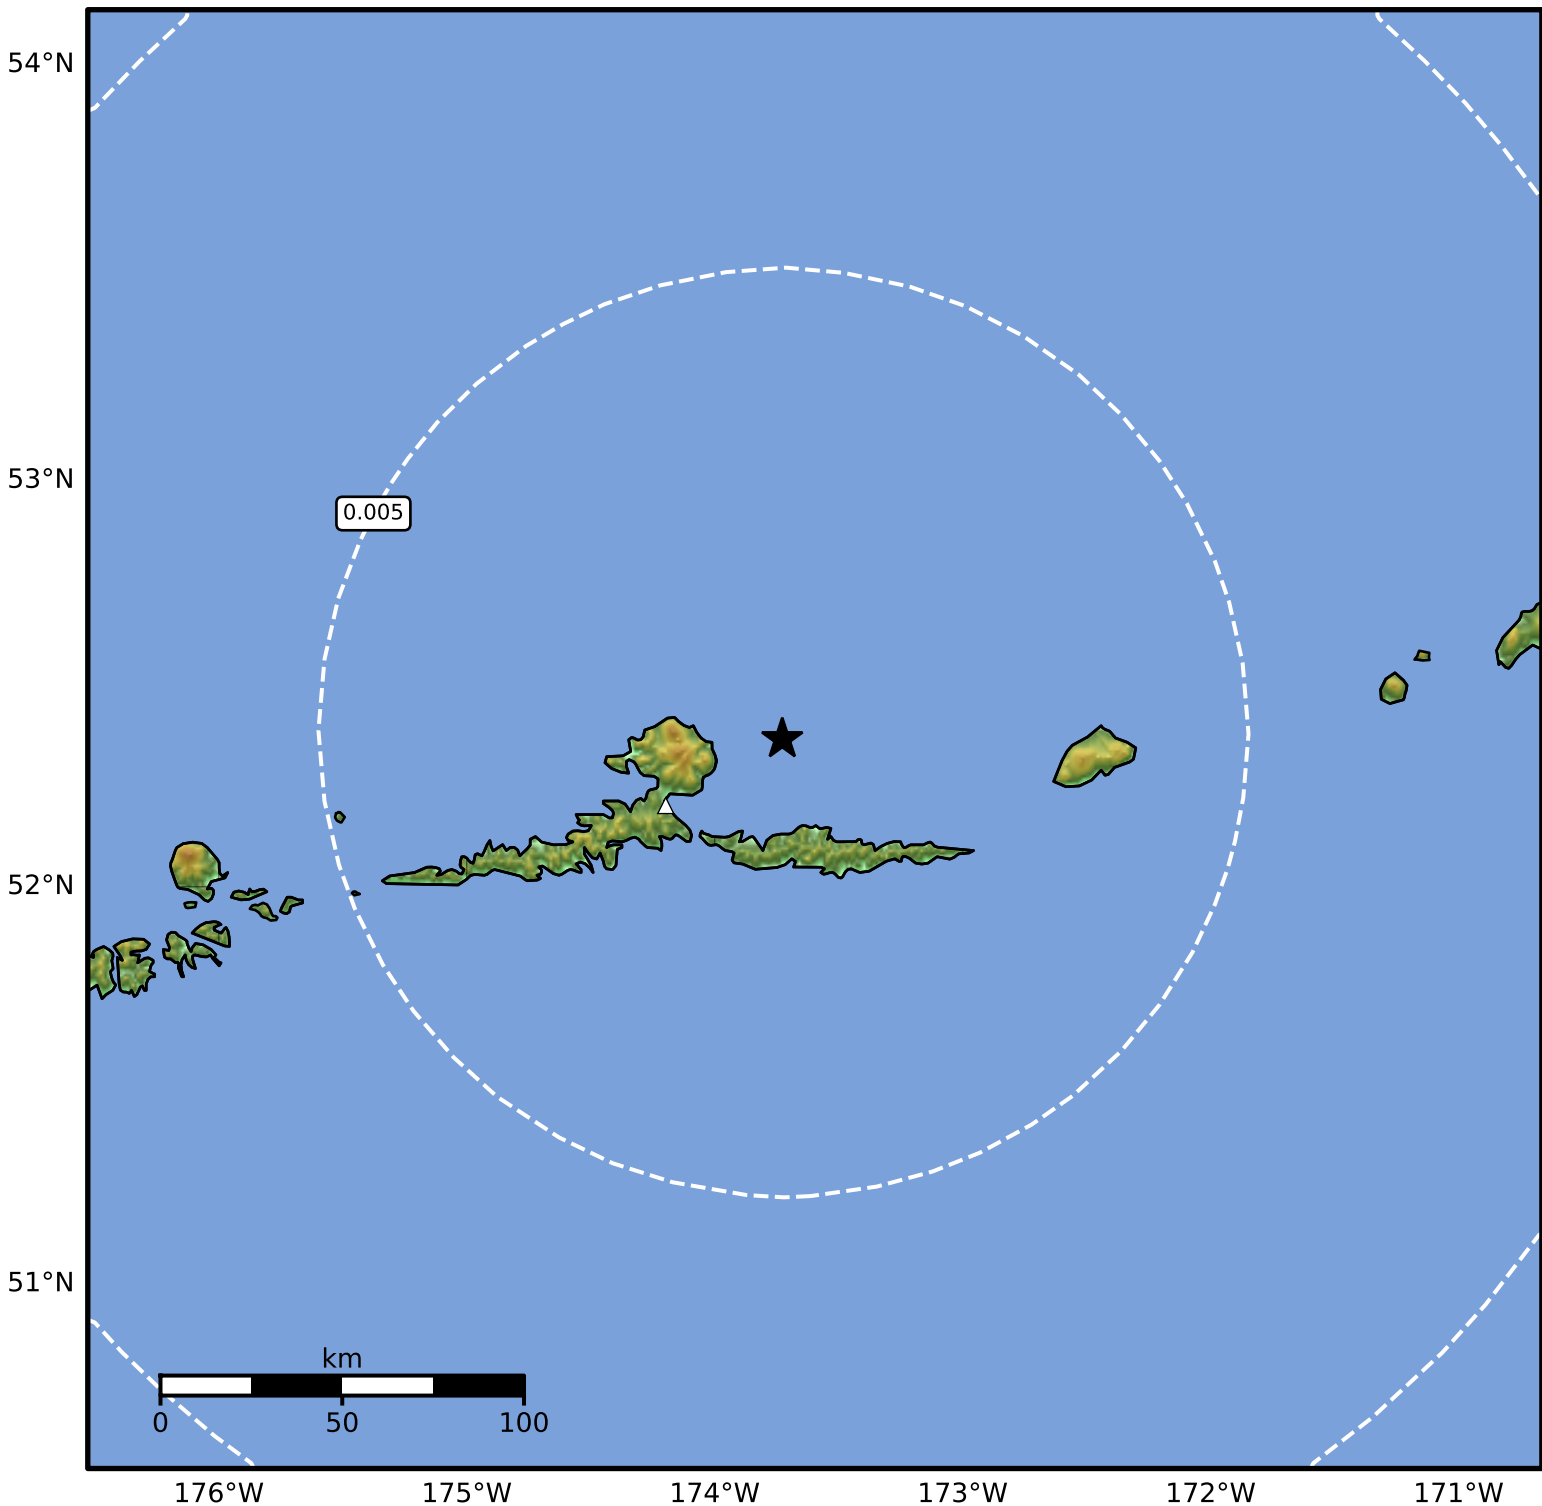

1.0 Second Peak Spectral Acceleration Map Alaska Earthquake Center  
ShakeMap: 38 km (24 miles) ENE of Atka  
Aug 23, 2024 21:08:38 UTC M3.8 N52.37 W173.73 Depth: 139.6km ID:ak024aundt05

SA(1.0) (%g)	0.1	0.2	0.5	1	2	5	10	20	50	100	200
--------------	-----	-----	-----	---	---	---	----	----	----	-----	-----

Scale based on Worden et al. (2012)

Version 2: Processed 2024-08-24T05:19:29Z

△ Seismic Instrument ○ Reported Intensity

★ Epicenter