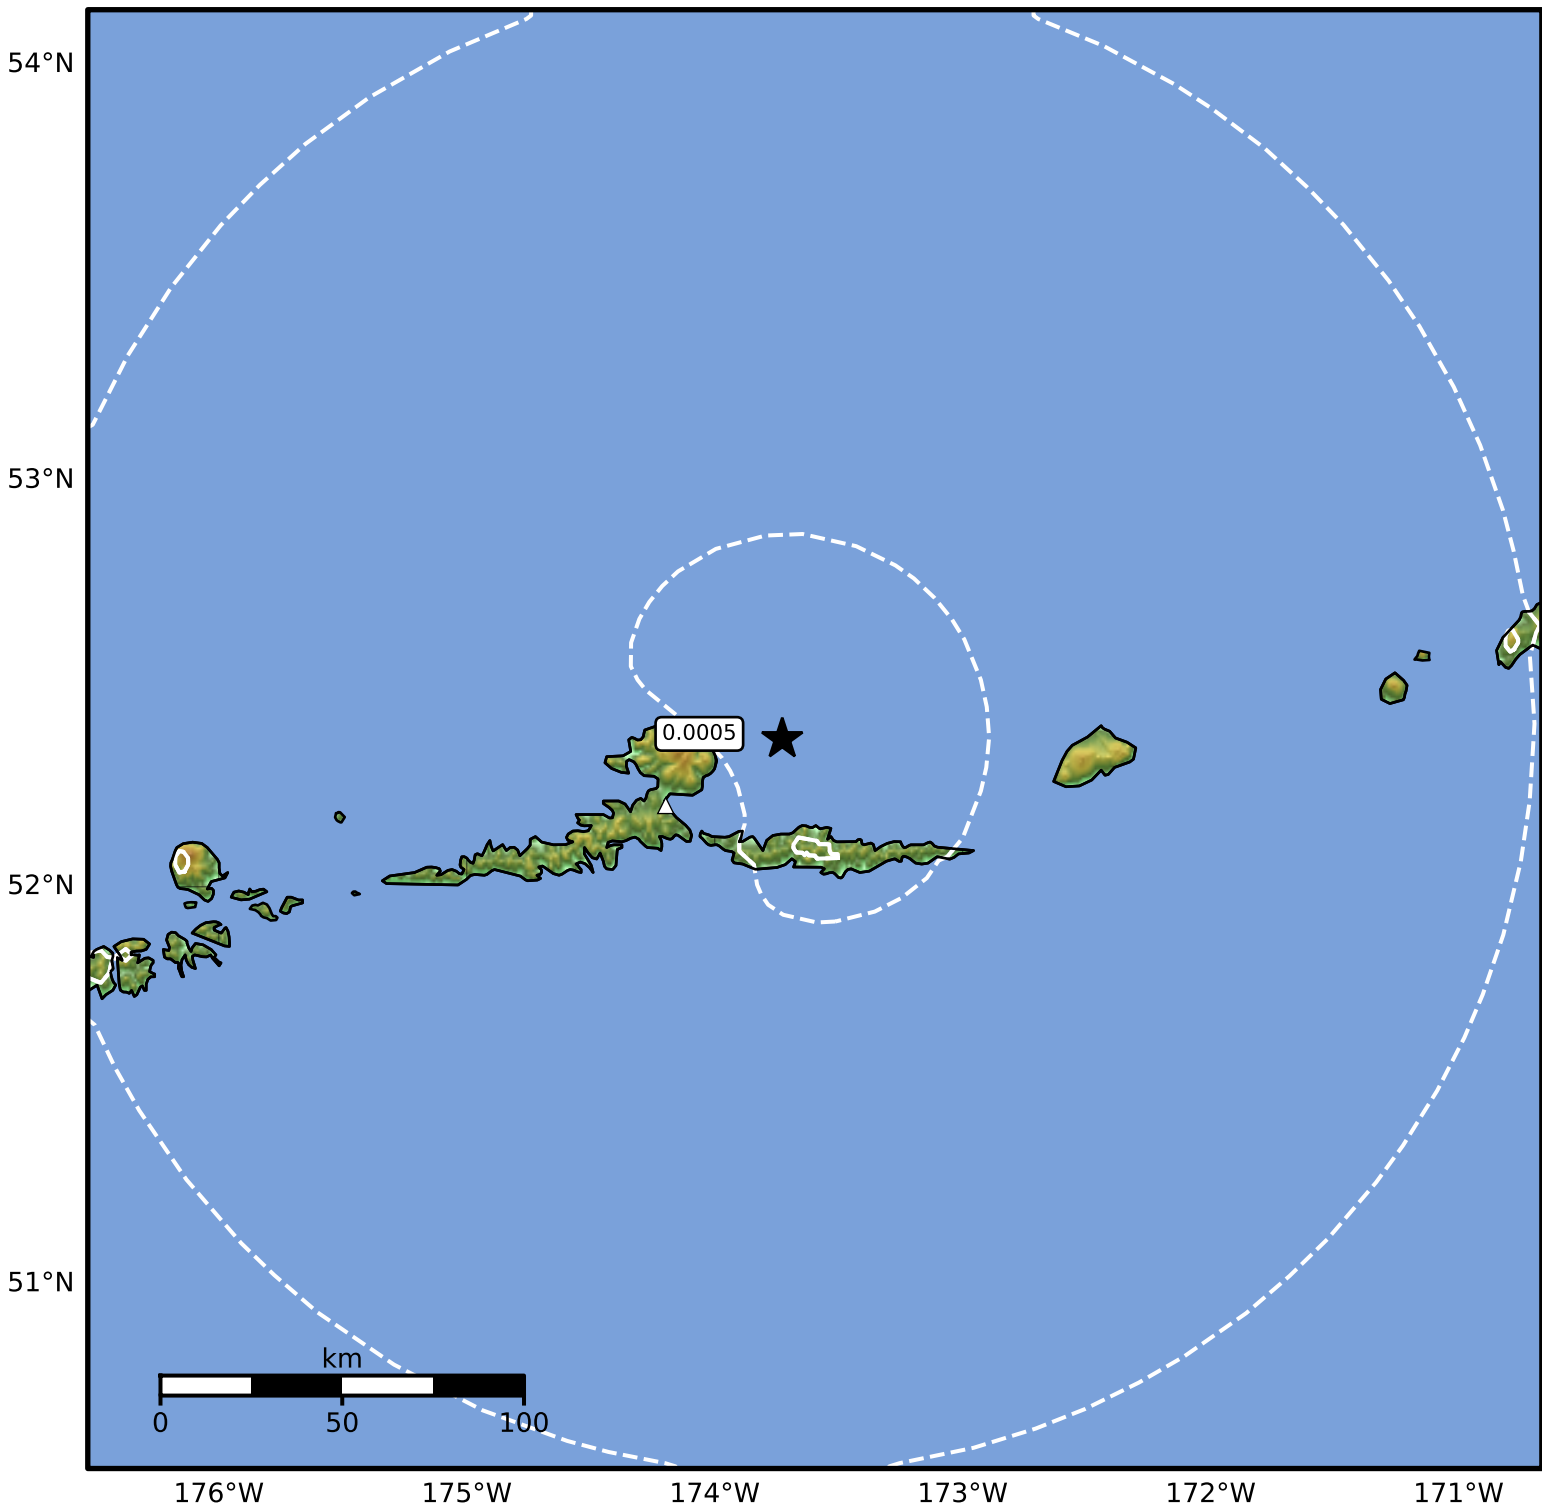

3.0 Second Peak Spectral Acceleration Map Alaska Earthquake Center
ShakeMap: 38 km (24 miles) ENE of Atka
Aug 23, 2024 21:08:38 UTC M3.8 N52.37 W173.73 Depth: 139.6km ID:ak024aundt05

Scale based on Worden et al. (2012)

Version 2: Processed 2024-08-24T05:19:29Z

△ Seismic Instrument ○ Reported Intensity

★ Epicenter