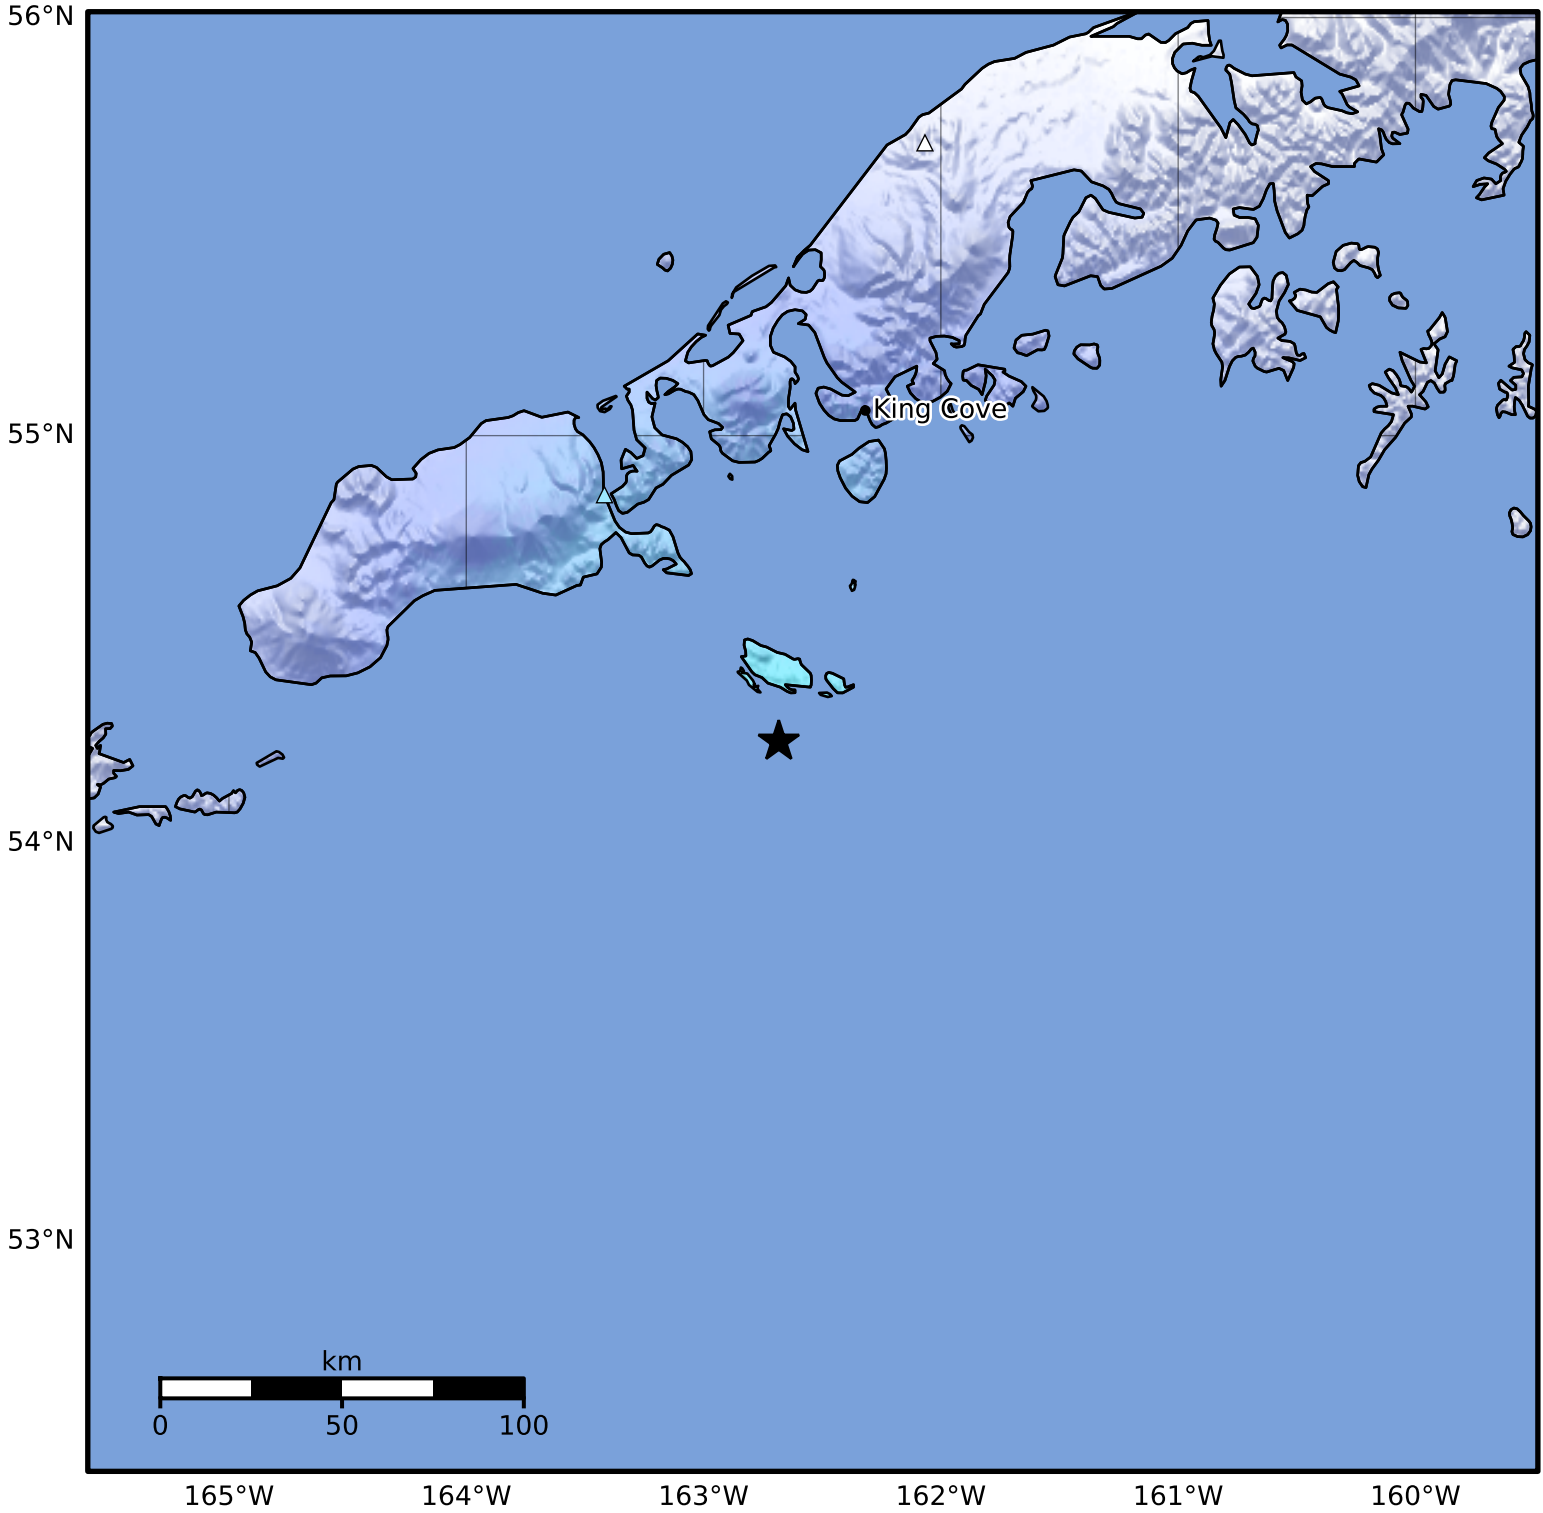

Macroseismic Intensity Map Alaska Earthquake Center
 ShakeMap: 81 km (50 miles) SE of False Pass
 Aug 27, 2024 22:12:00 UTC M4.6 N54.25 W162.68 Depth: 17.2km ID:ak024b1a5ekk

SHAKING	Not felt	Weak	Light	Moderate	Strong	Very strong	Severe	Violent	Extreme
DAMAGE	None	None	None	Very light	Light	Moderate	Moderate/heavy	Heavy	Very heavy
PGA(%g)	<0.0464	0.297	2.76	6.2	11.5	21.5	40.1	74.7	>139
PGV(cm/s)	<0.0215	0.135	1.41	4.65	9.64	20	41.4	85.8	>178
INTENSITY	I	II-III	IV	V	VI	VII	VIII	IX	X+

Scale based on Worden et al. (2012)

Version 2: Processed 2024-08-27T23:48:56Z

△ Seismic Instrument ○ Reported Intensity

★ Epicenter