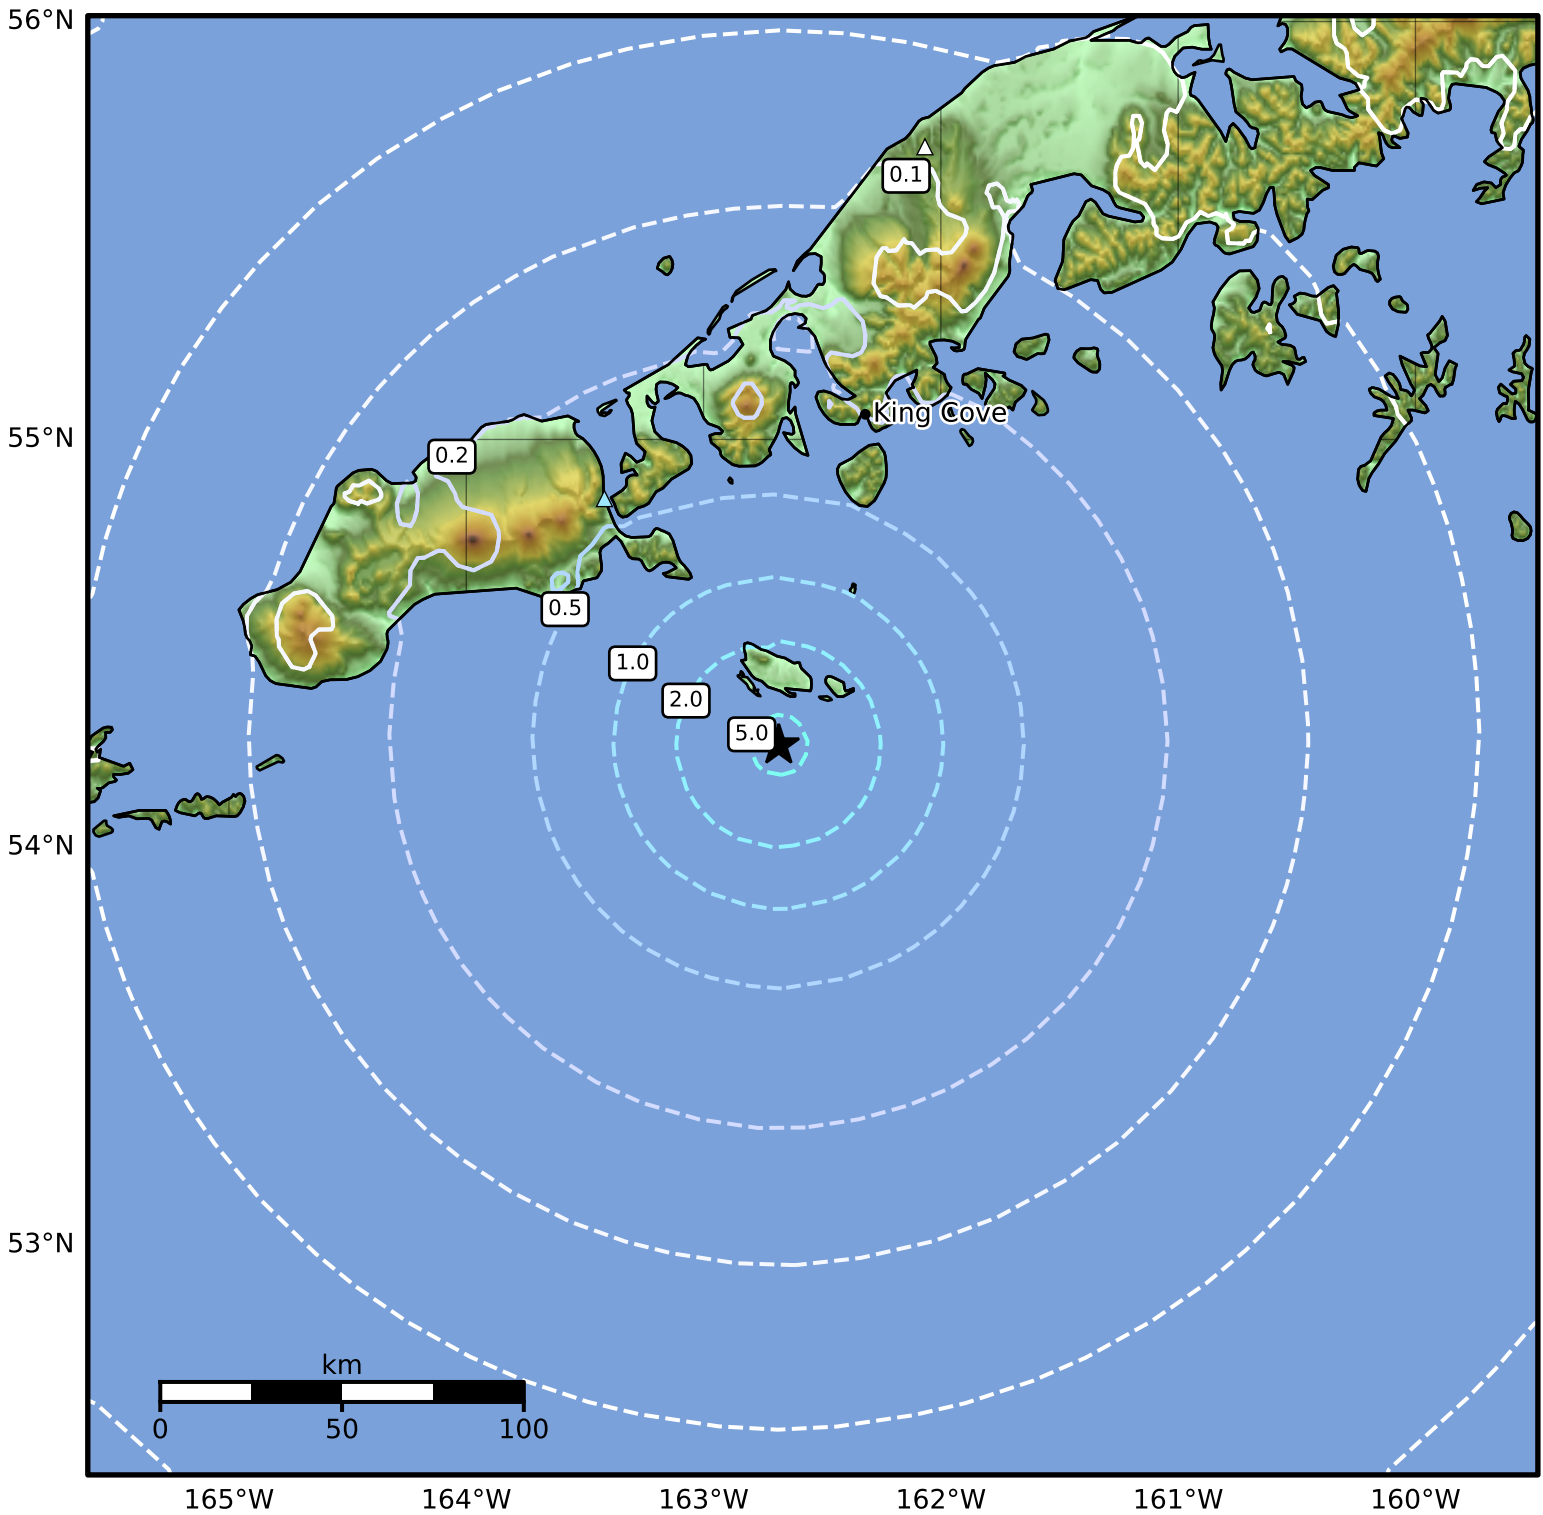

0.3 Second Peak Spectral Acceleration Map Alaska Earthquake Center
 ShakeMap: 81 km (50 miles) SE of False Pass
 Aug 27, 2024 22:12:00 UTC M4.6 N54.25 W162.68 Depth: 17.2km ID:ak024b1a5ekk

SA(0.3) (%g)	0.1	0.2	0.5	1	2	5	10	20	50	100	200
--------------	-----	-----	-----	---	---	---	----	----	----	-----	-----

Scale based on Worden et al. (2012)

Version 2: Processed 2024-08-27T23:48:56Z

△ Seismic Instrument ○ Reported Intensity

★ Epicenter