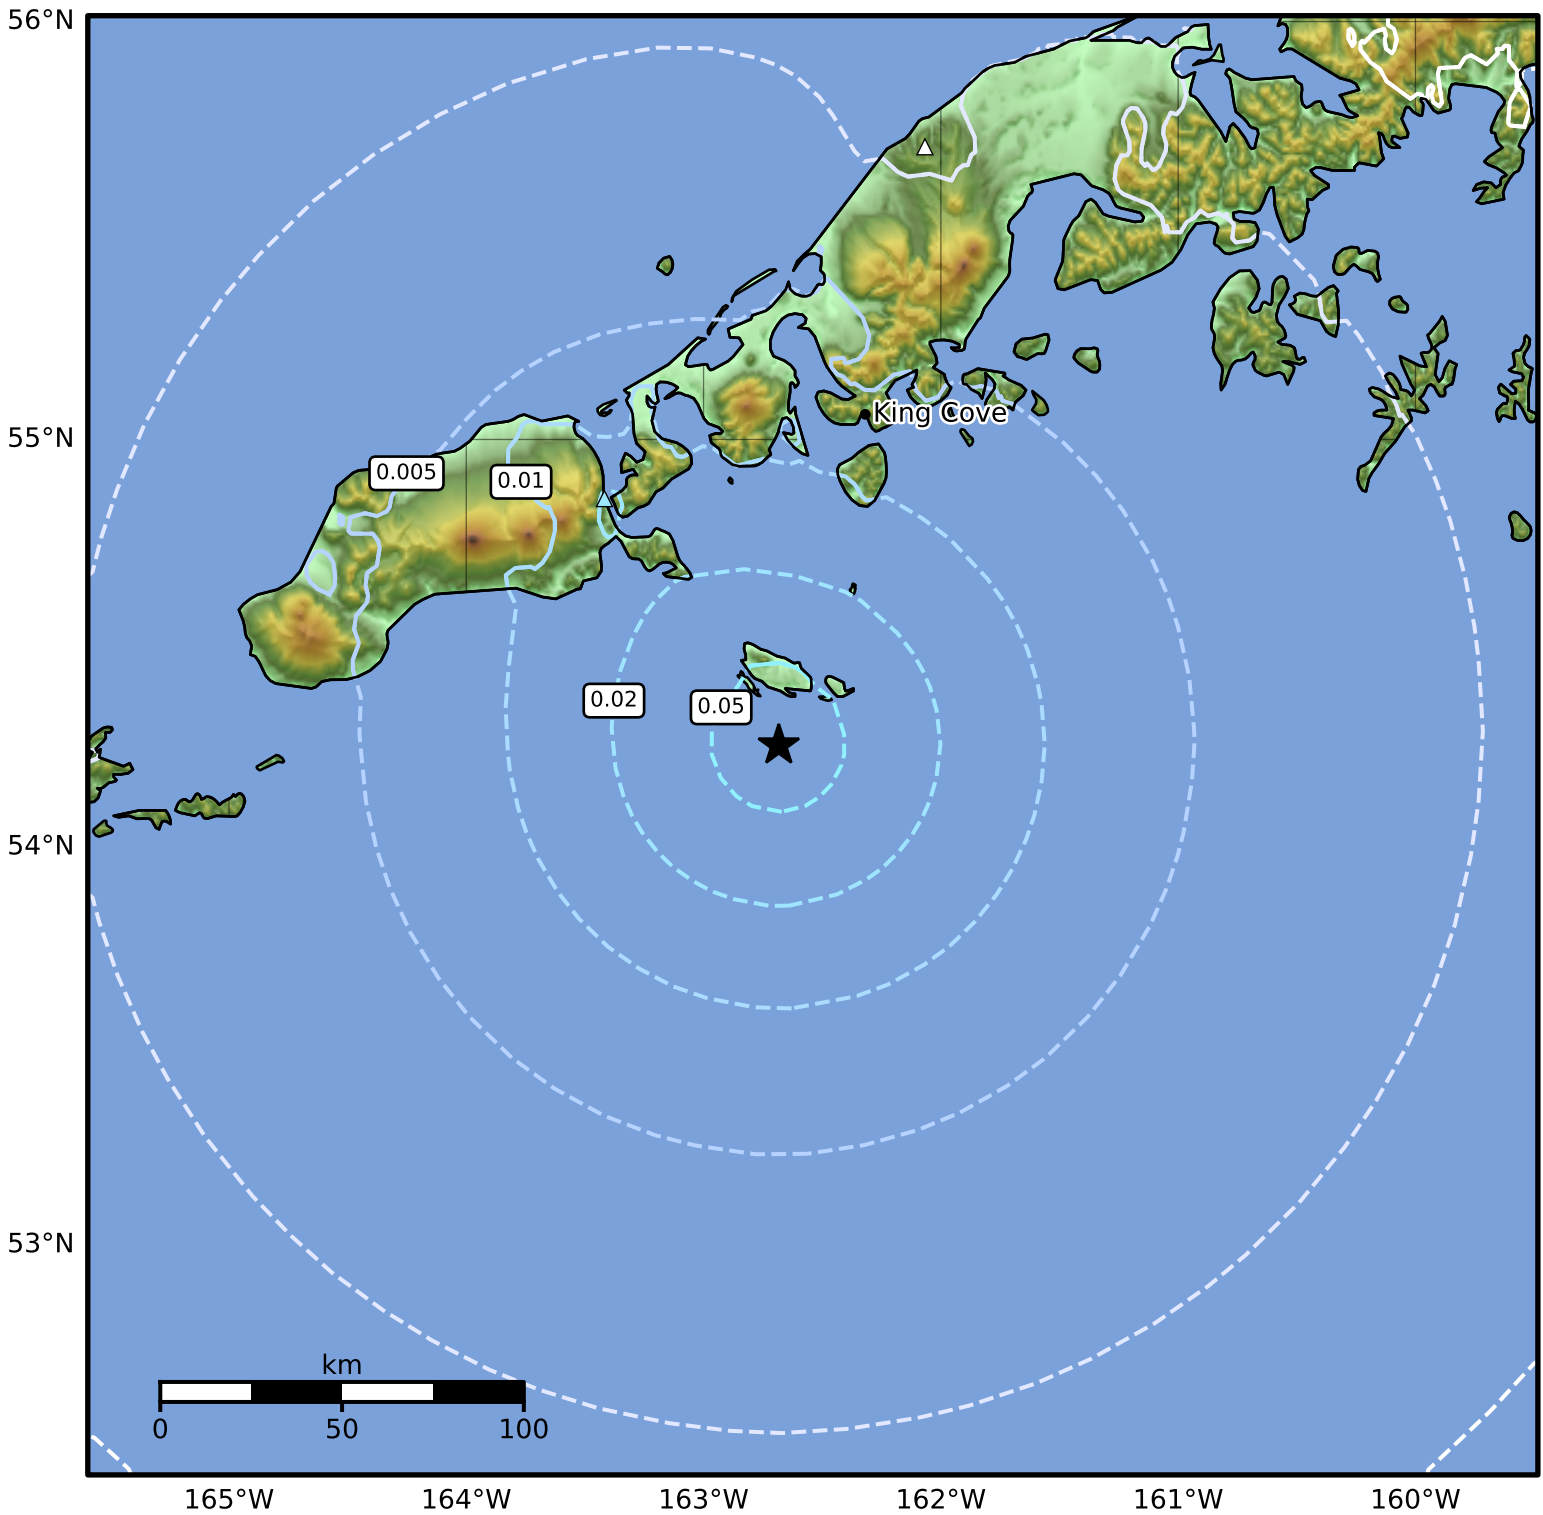

3.0 Second Peak Spectral Acceleration Map Alaska Earthquake Center  
ShakeMap: 81 km (50 miles) SE of False Pass  
Aug 27, 2024 22:12:00 UTC M4.6 N54.25 W162.68 Depth: 17.2km ID:ak024b1a5ekk

Scale based on Worden et al. (2012) Version 2: Processed 2024-08-27T23:48:56Z  
△ Seismic Instrument ○ Reported Intensity ★ Epicenter