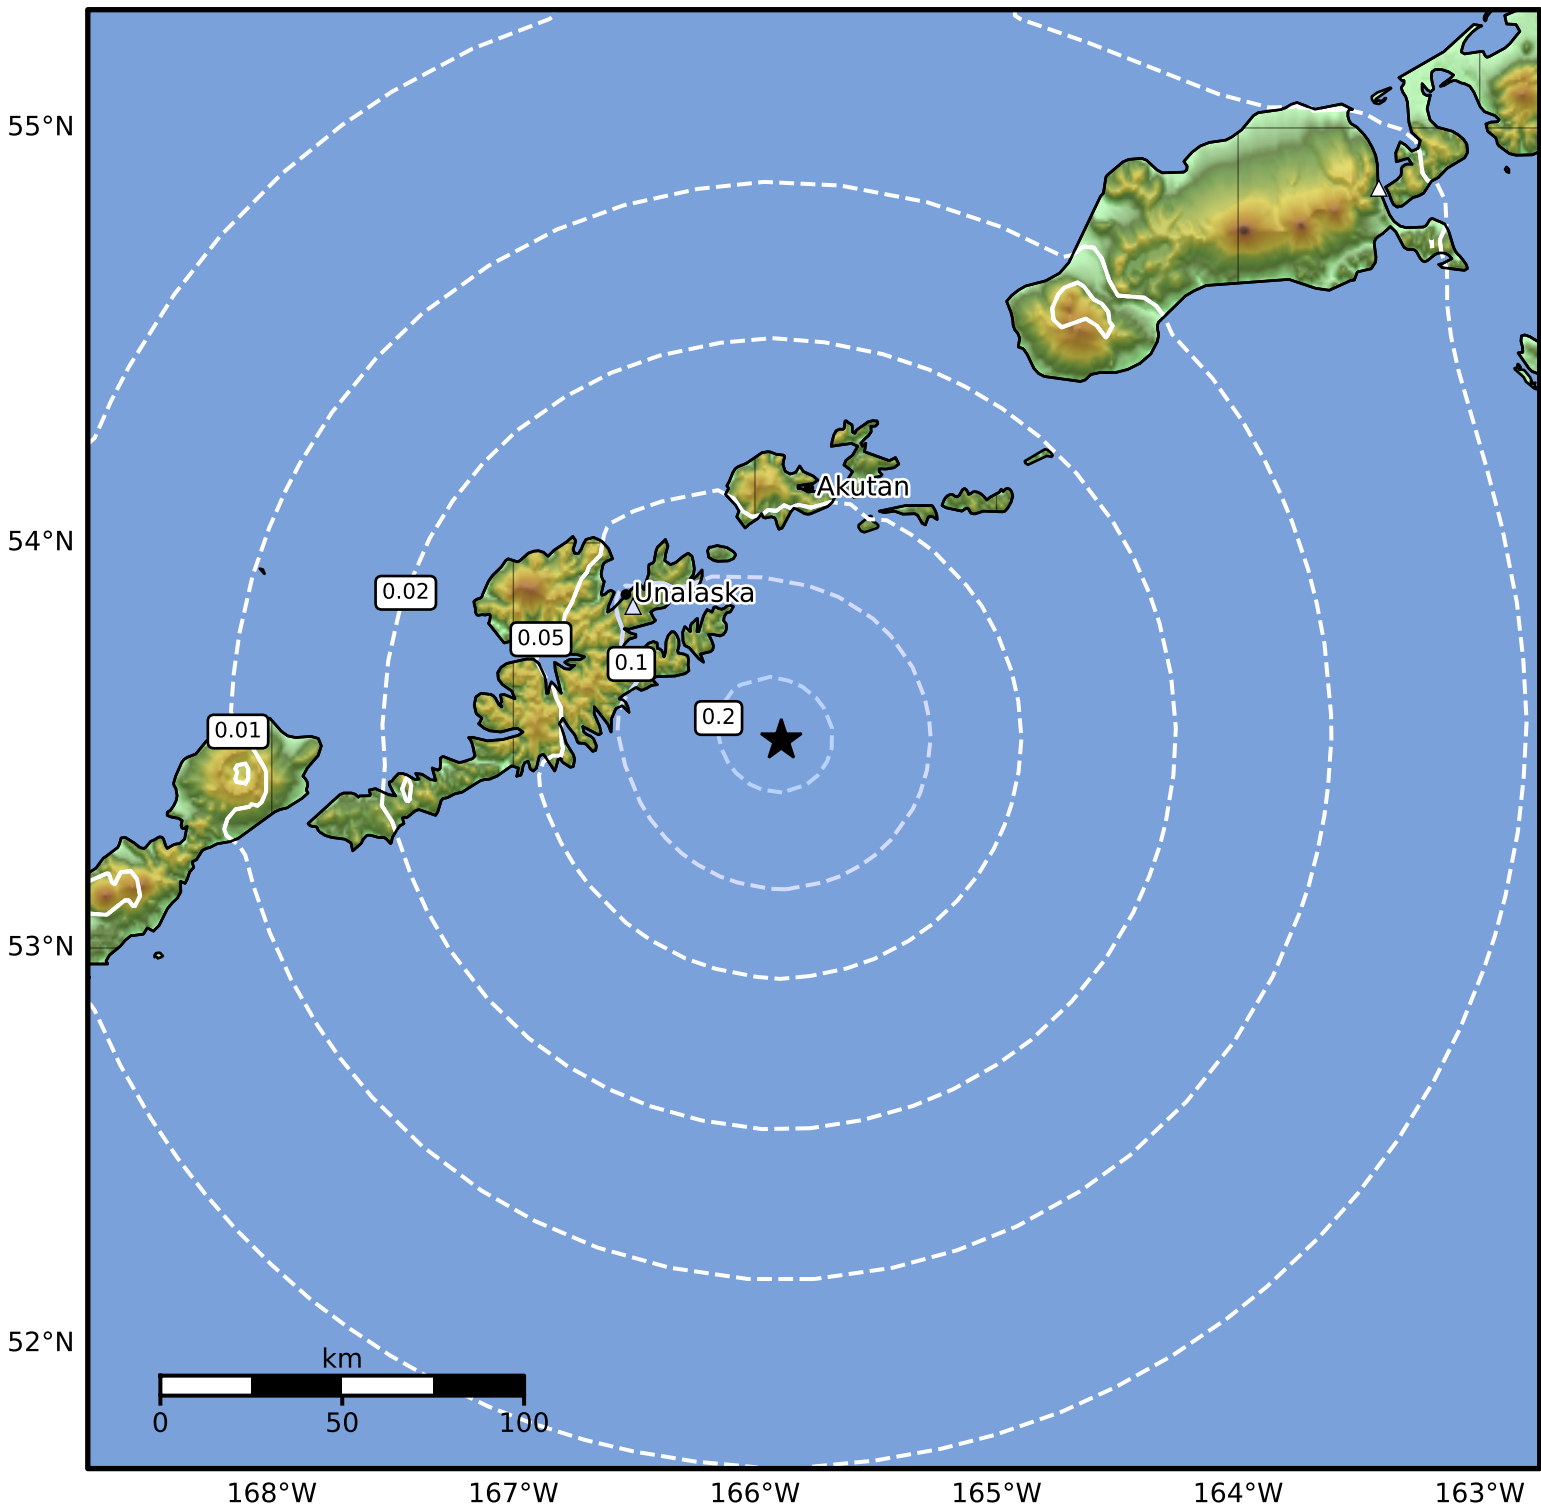

Peak Ground Acceleration Map Alaska Earthquake Center  
 ShakeMap: 58 km (36 miles) SE of Unalaska  
 Aug 31, 2024 00:41:54 UTC M3.5 N53.52 W165.89 Depth: 37.7km ID:ak024b7jdl49

PGA (%g)	0.1	0.2	0.5	1	2	5	10	20	50	100	200
----------	-----	-----	-----	---	---	---	----	----	----	-----	-----

Scale based on Worden et al. (2012)

Version 1: Processed 2024-08-31T01:37:37Z

△ Seismic Instrument ○ Reported Intensity

★ Epicenter