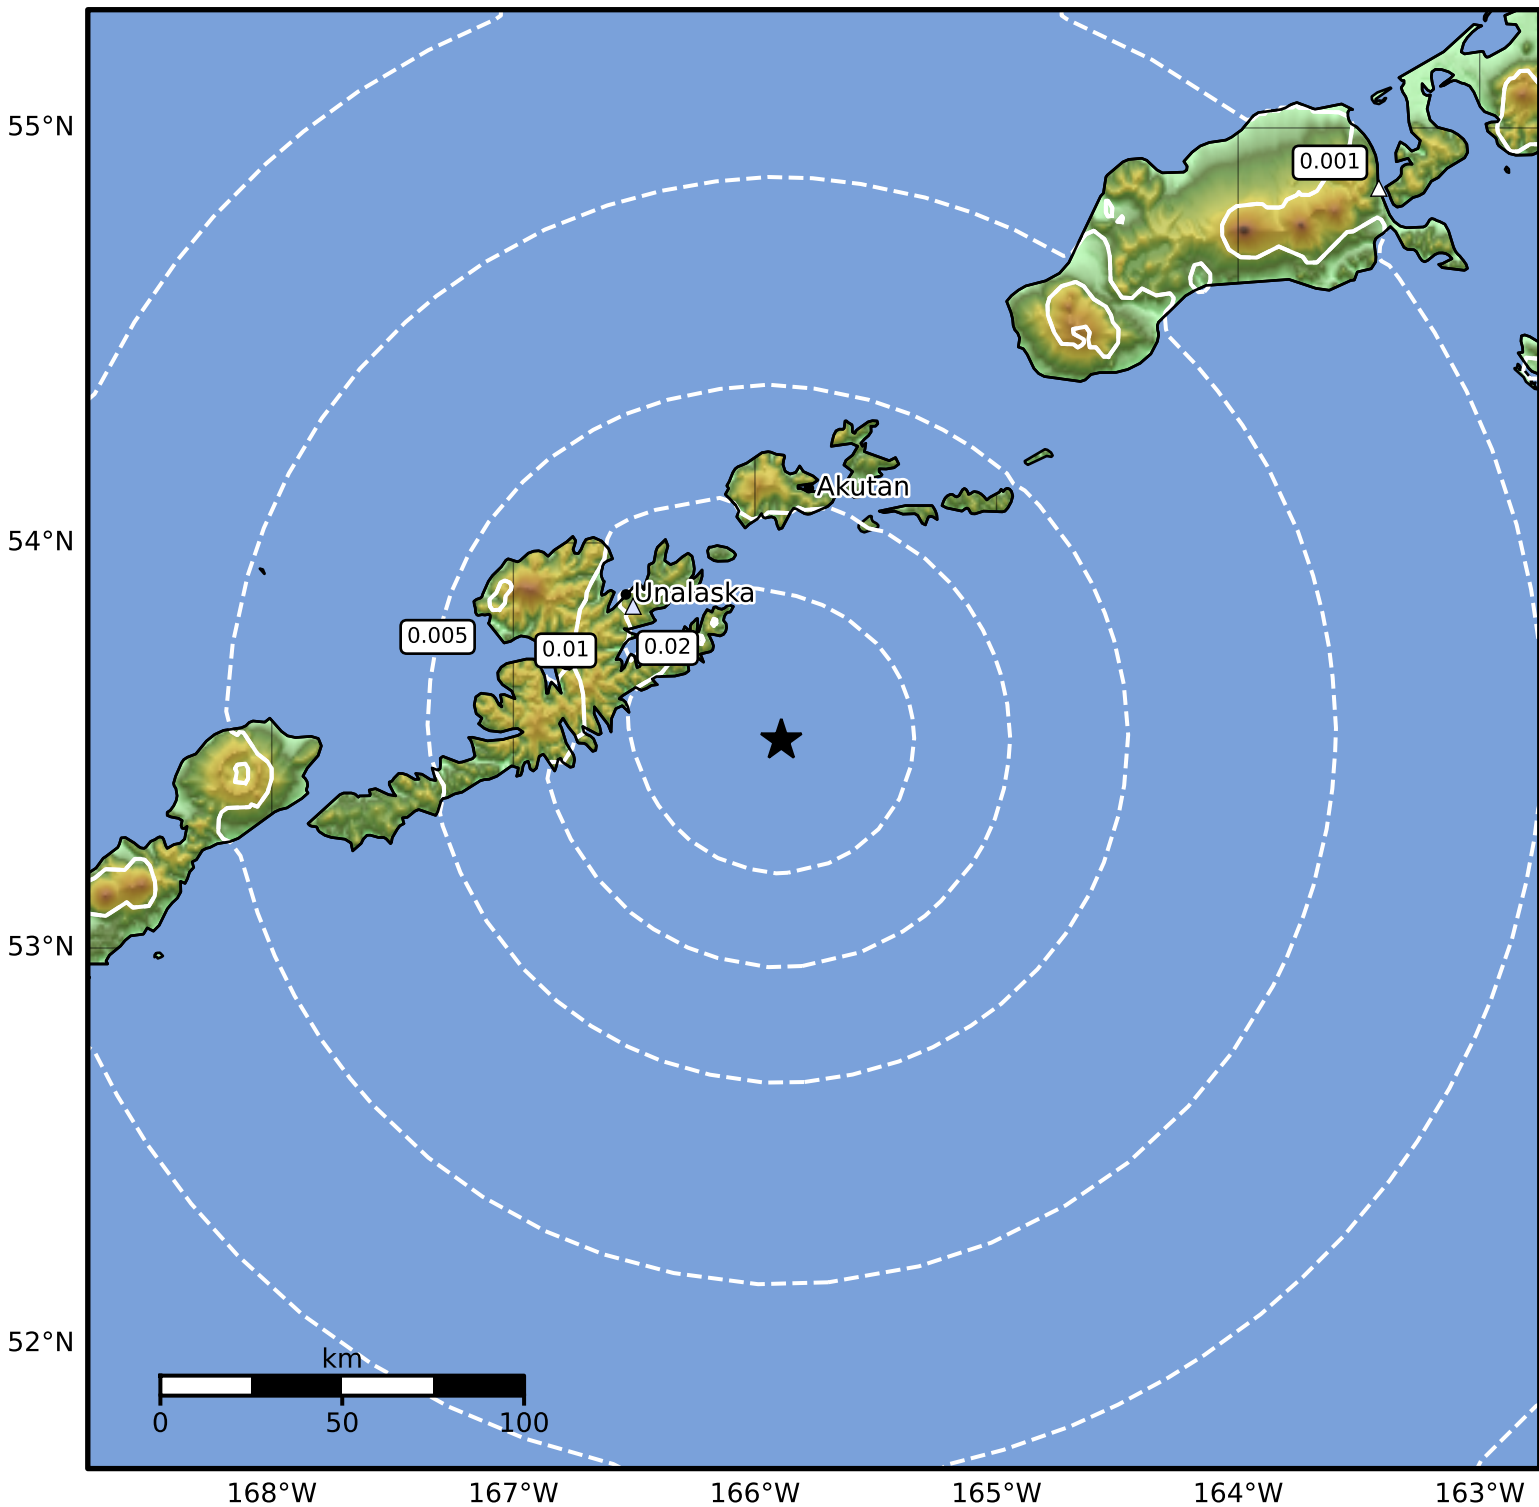

Peak Ground Velocity Map Alaska Earthquake Center
ShakeMap: 58 km (36 miles) SE of Unalaska
Aug 31, 2024 00:41:54 UTC M3.5 N53.52 W165.89 Depth: 37.7km ID:ak024b7jdl49

PGV (cm/s)	0.1	0.2	0.5	1	2	5	10	20	50	100	200
------------	-----	-----	-----	---	---	---	----	----	----	-----	-----

Scale based on Worden et al. (2012)

Version 1: Processed 2024-08-31T01:37:37Z

△ Seismic Instrument ○ Reported Intensity

★ Epicenter