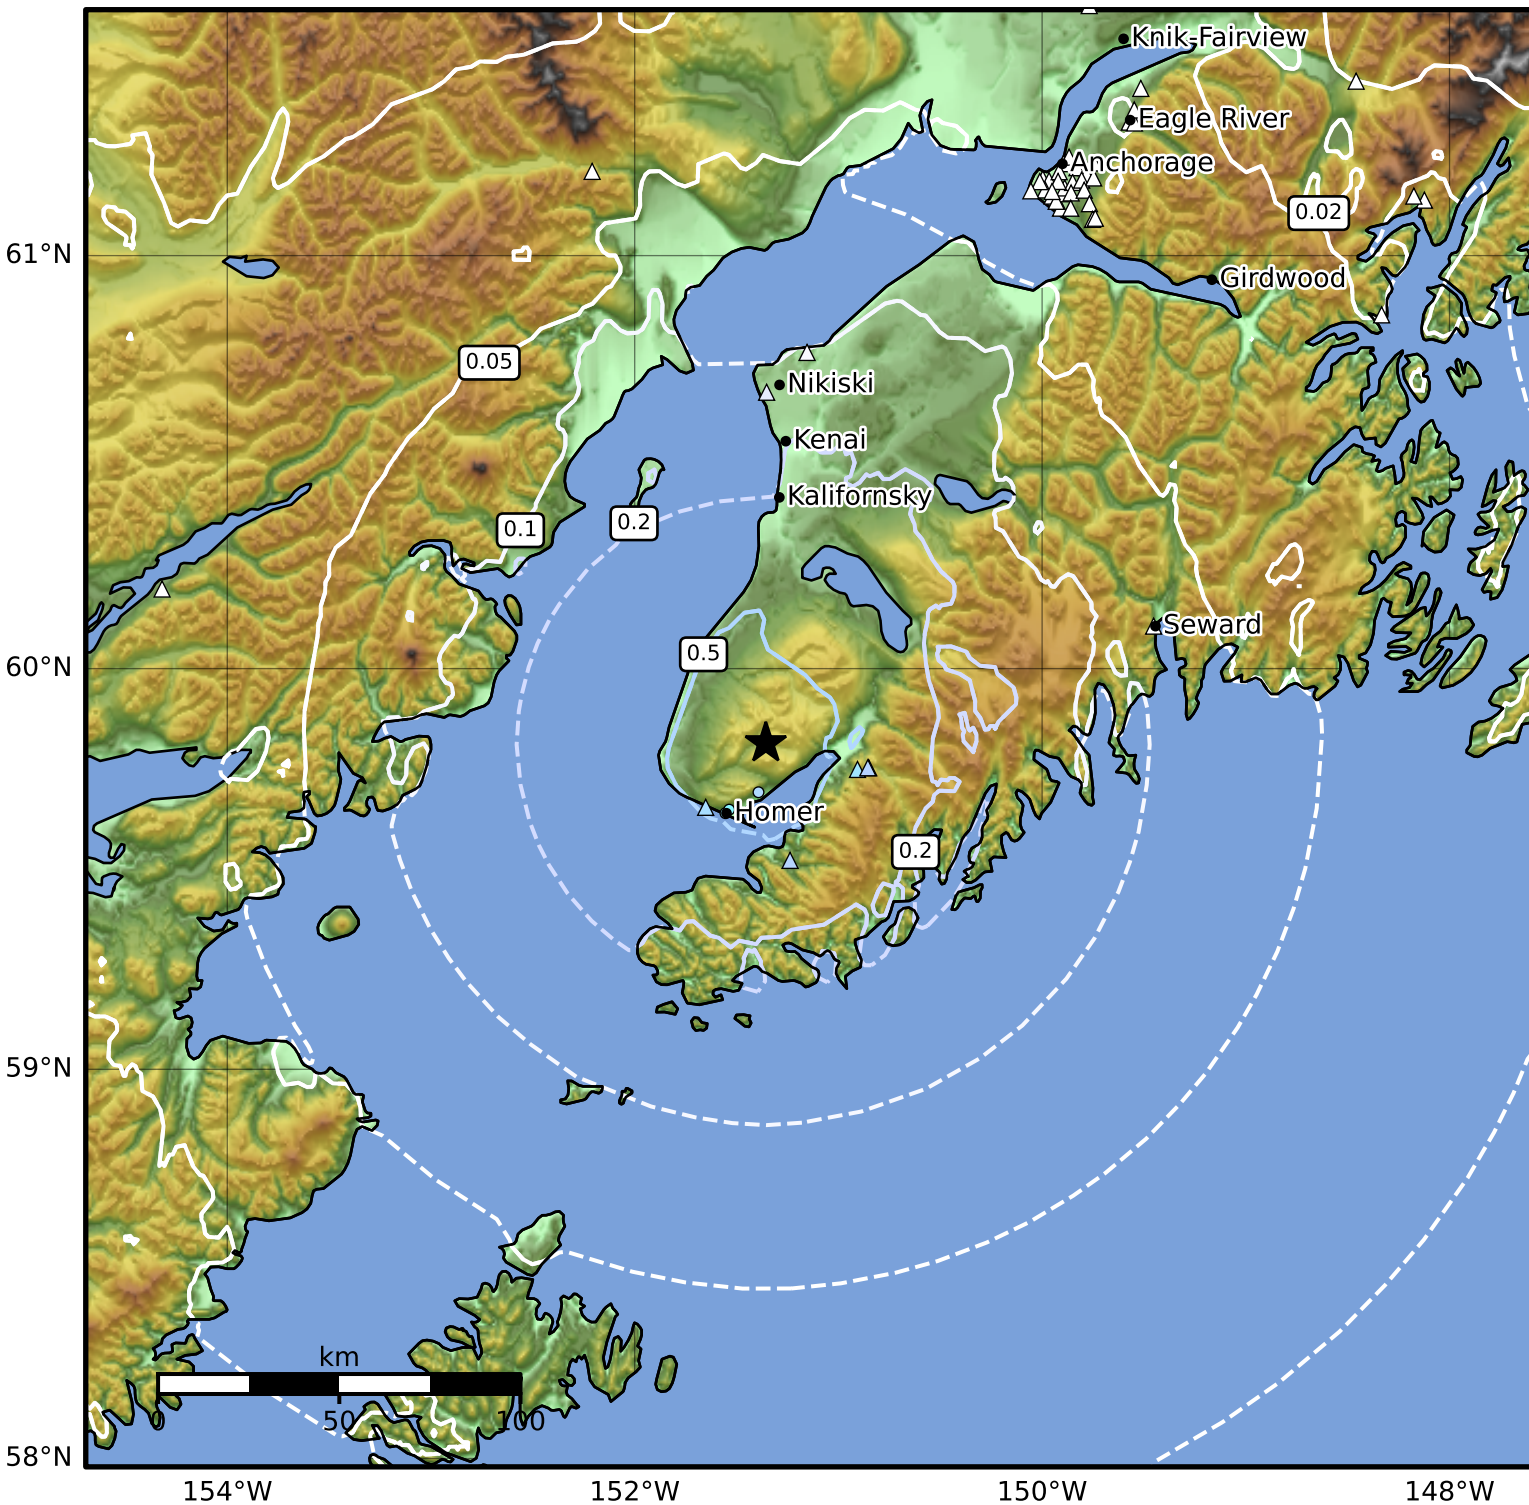

0.3 Second Peak Spectral Acceleration Map Alaska Earthquake Center
 ShakeMap: 22 km (14 miles) NNE of Homer
 Aug 31, 2024 07:49:06 UTC M3.7 N59.82 W151.36 Depth: 49.3km ID:ak024b7nl895

SA(0.3) (%g)	0.1	0.2	0.5	1	2	5	10	20	50	100	200
--------------	-----	-----	-----	---	---	---	----	----	----	-----	-----

Scale based on Worden et al. (2012)

Version 2: Processed 2024-08-31T08:07:24Z

△ Seismic Instrument ○ Reported Intensity

★ Epicenter