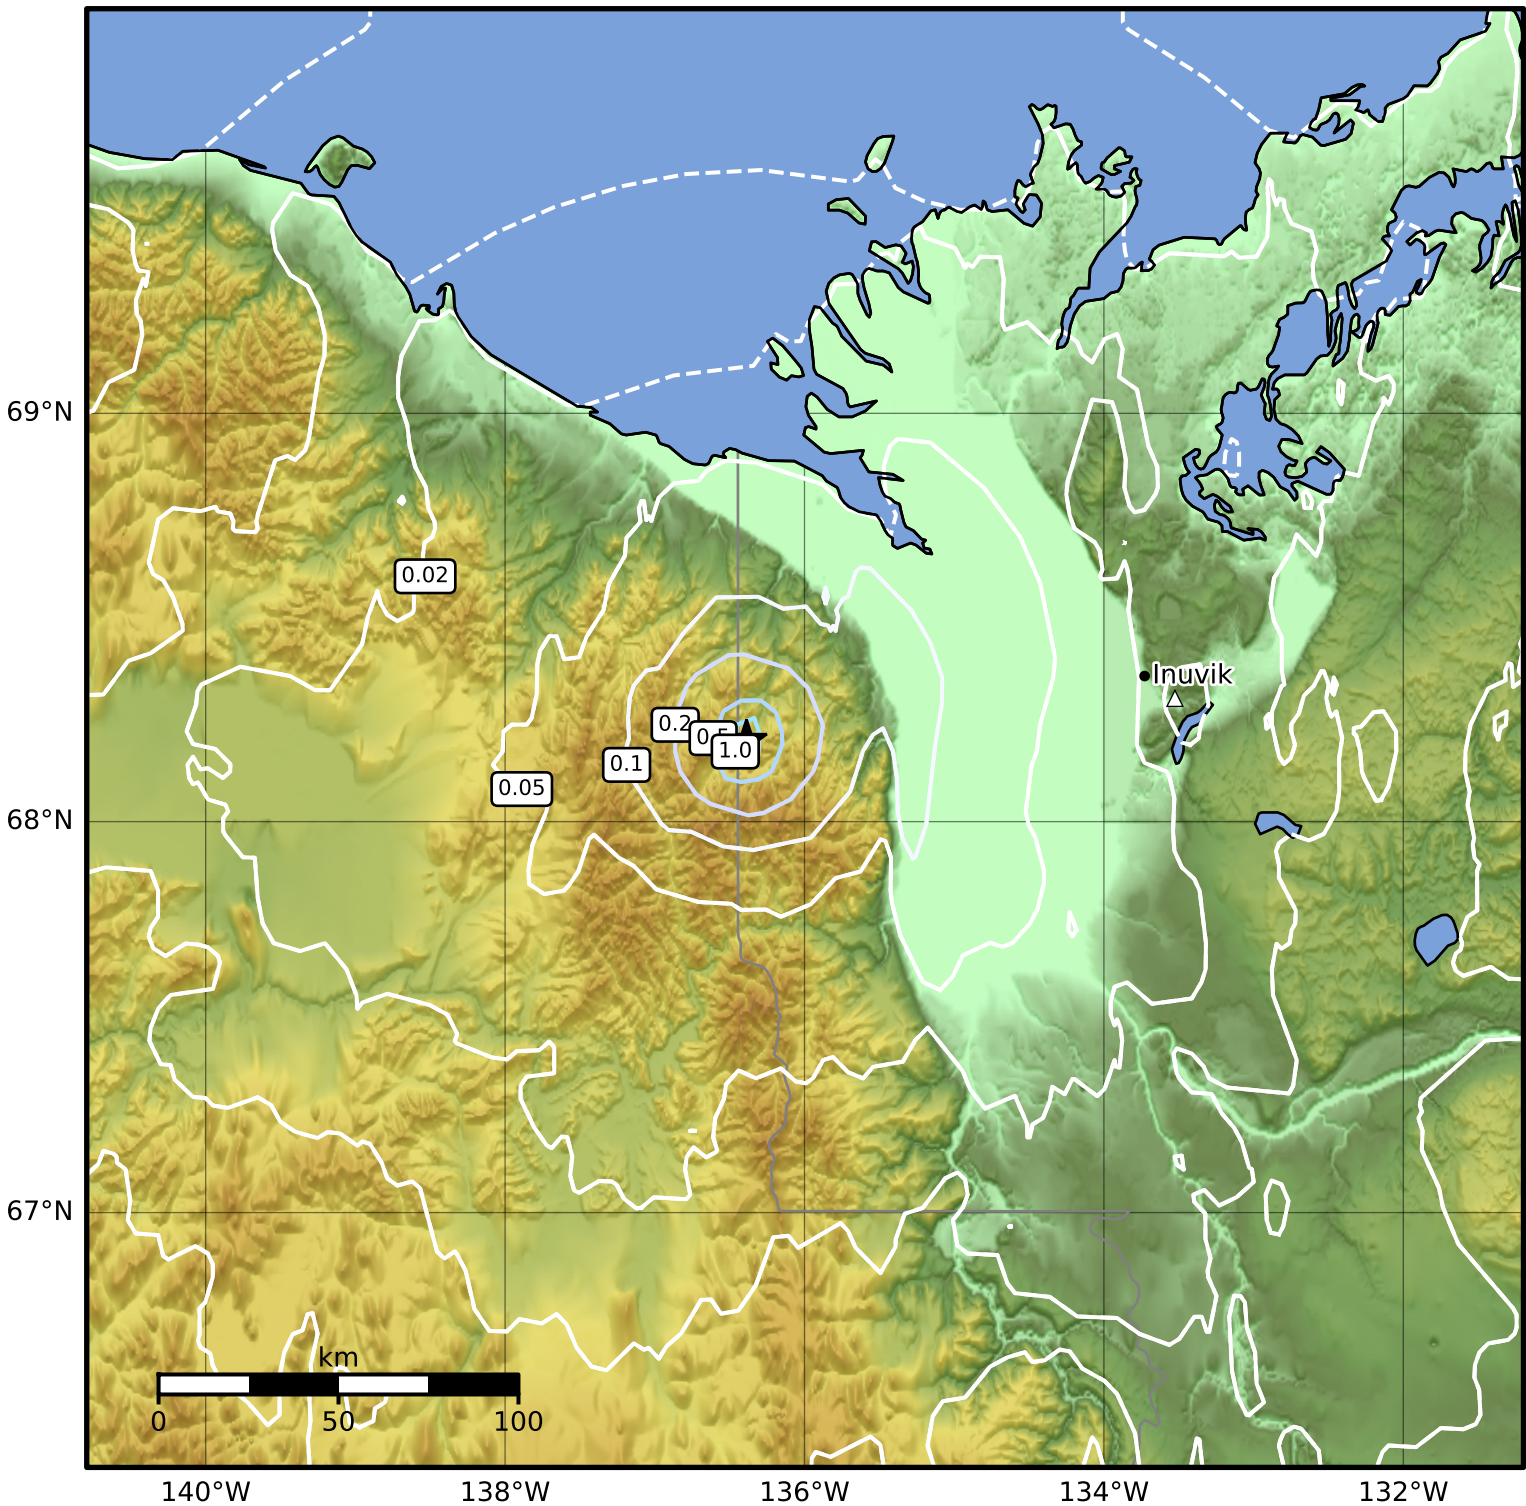

0.3 Second Peak Spectral Acceleration Map Alaska Earthquake Center  
ShakeMap: 161 km (100 miles) ENE of Old Crow  
Sep 02, 2024 11:34:43 UTC M3.6 N68.20 W136.39 Depth: 0.0km ID:ak024bb0yj99

SA(0.3) (%g)	0.1	0.2	0.5	1	2	5	10	20	50	100	200
--------------	-----	-----	-----	---	---	---	----	----	----	-----	-----

Scale based on Worden et al. (2012)

△ Seismic Instrument ○ Reported Intensity

★ Epicenter

Version 1: Processed 2024-09-02T11:41:49Z