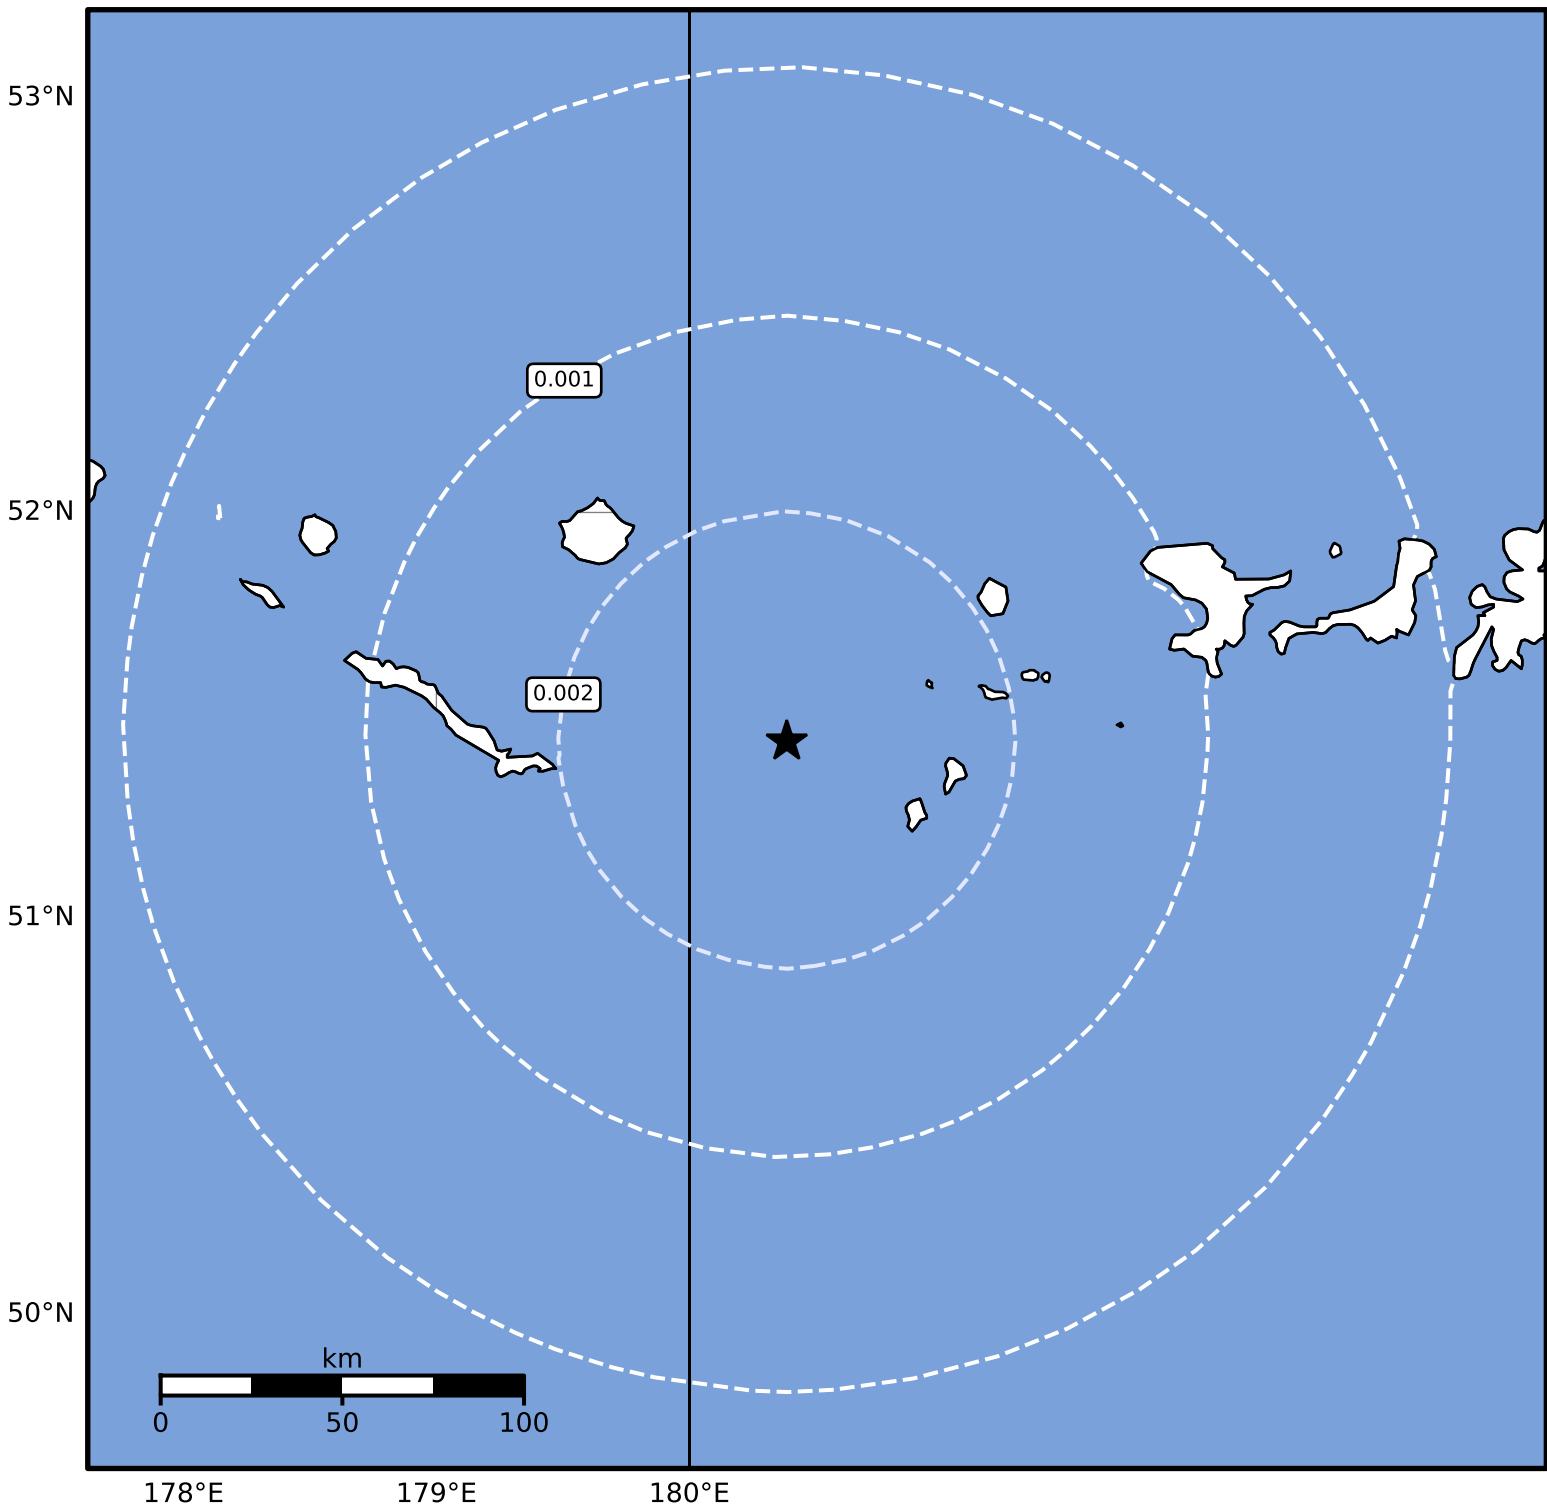

3.0 Second Peak Spectral Acceleration Map Alaska Earthquake Center  
ShakeMap: 96 km (60 miles) E of Amchitka  
Sep 04, 2024 21:41:46 UTC M4.0 N51.44 W179.61 Depth: 61.8km ID:ak024bei127m

Scale based on Worden et al. (2012)

Version 2: Processed 2024-09-05T06:01:17Z

△ Seismic Instrument ○ Reported Intensity

★ Epicenter