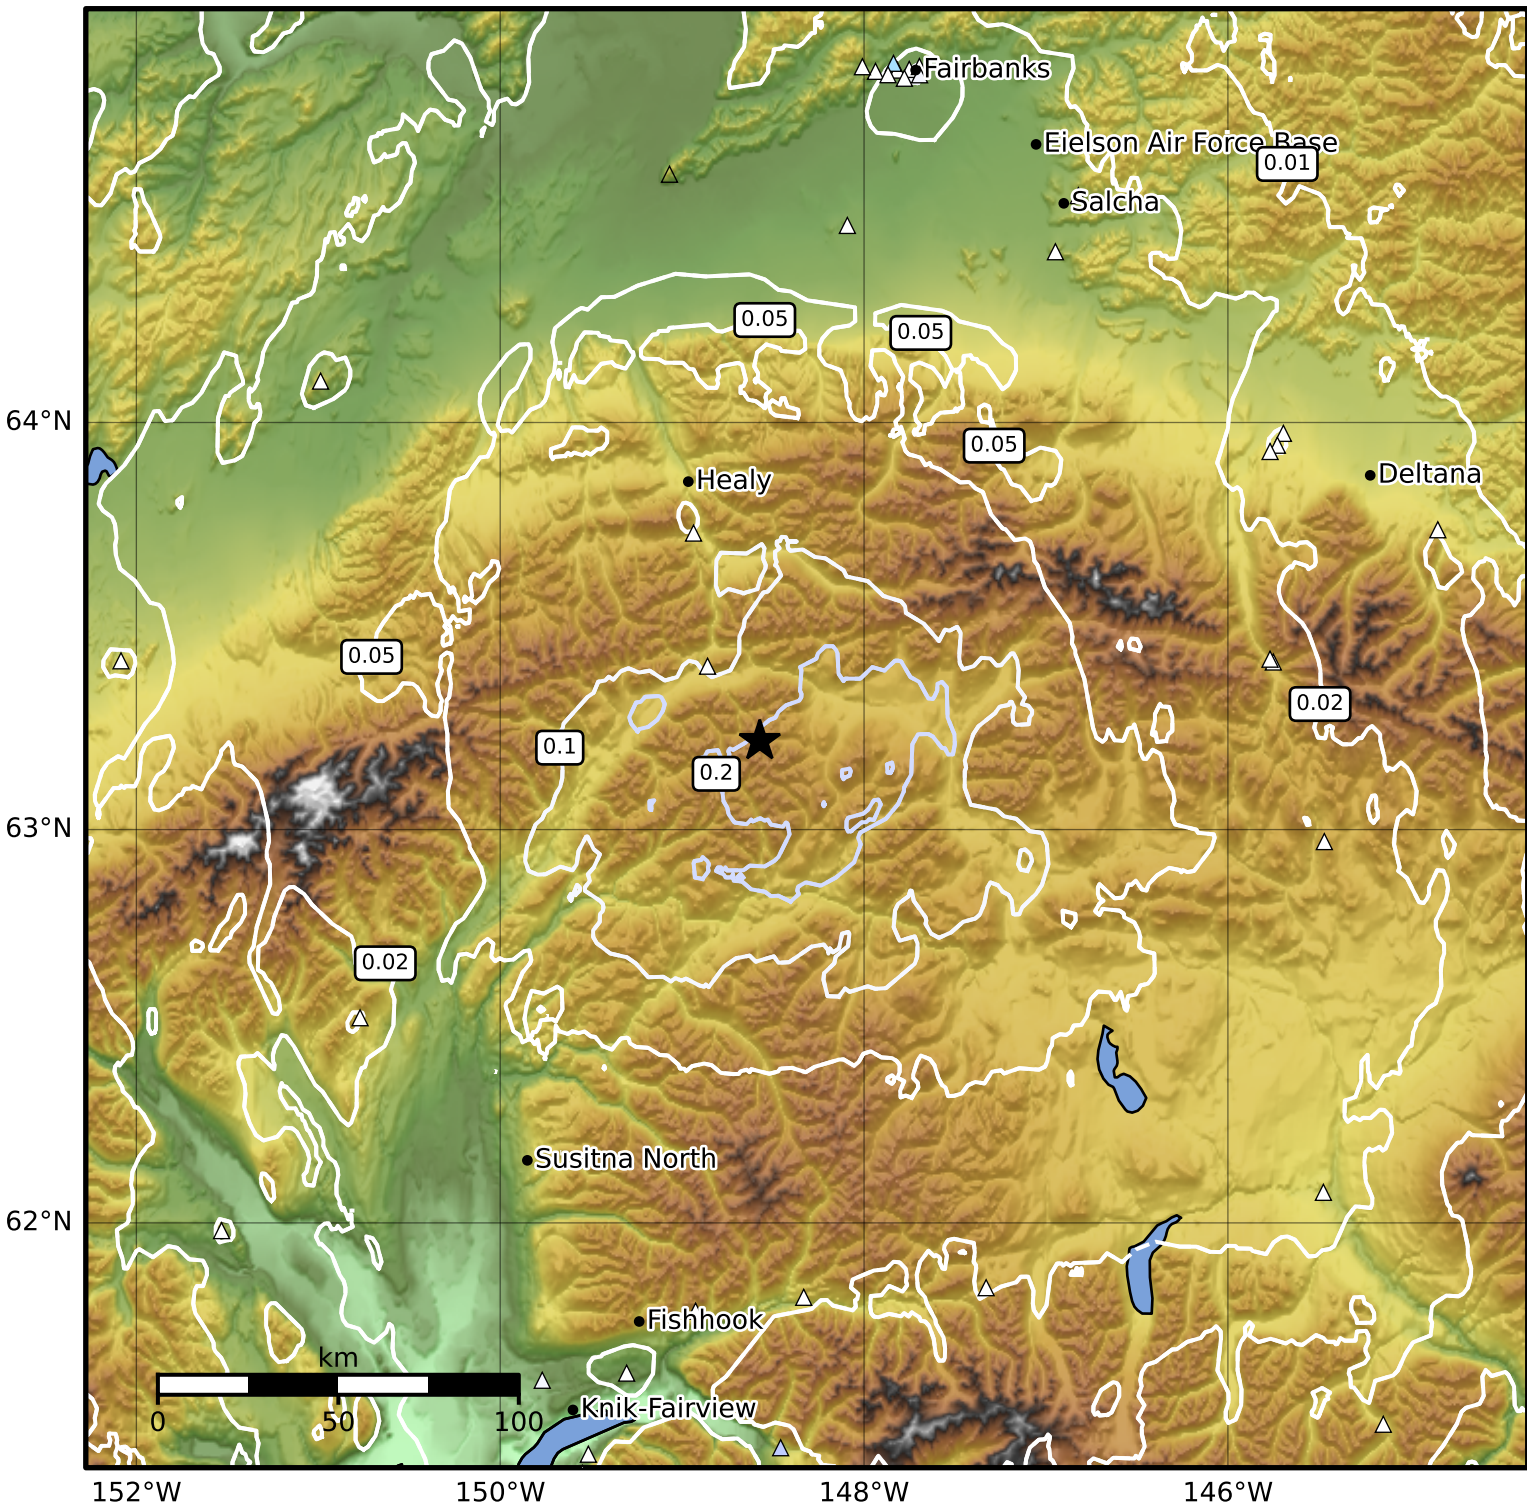

0.3 Second Peak Spectral Acceleration Map Alaska Earthquake Center  
 ShakeMap: 27 km (17 miles) SE of Cantwell  
 Sep 05, 2024 20:46:56 UTC M3.5 N63.22 W148.57 Depth: 43.6km ID:ak024bg502ak

SA(0.3) (%g)	0.1	0.2	0.5	1	2	5	10	20	50	100	200
--------------	-----	-----	-----	---	---	---	----	----	----	-----	-----

Scale based on Worden et al. (2012)

Version 1: Processed 2024-09-05T20:57:13Z

△ Seismic Instrument ○ Reported Intensity

★ Epicenter