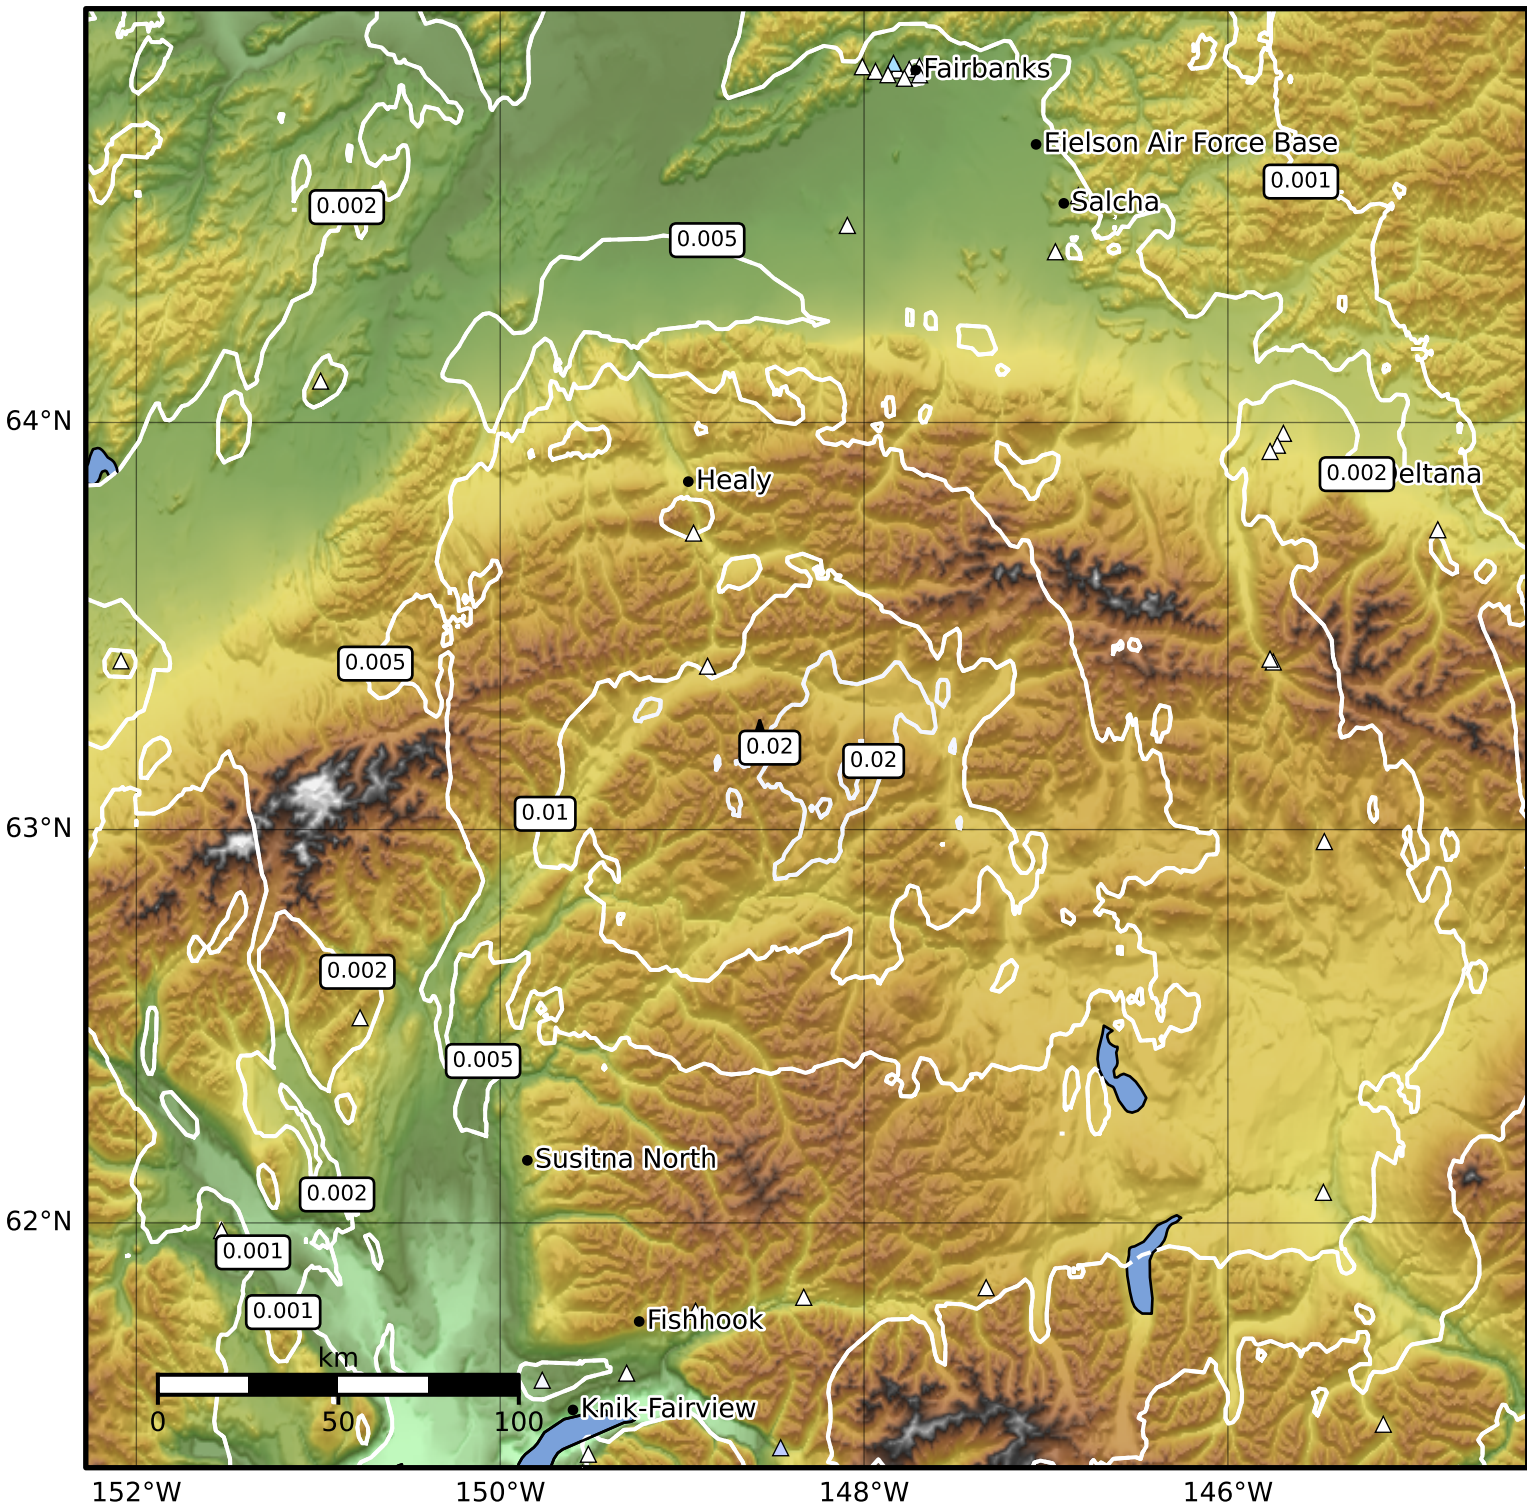

1.0 Second Peak Spectral Acceleration Map Alaska Earthquake Center
 ShakeMap: 27 km (17 miles) SE of Cantwell
 Sep 05, 2024 20:46:56 UTC M3.5 N63.22 W148.57 Depth: 43.6km ID:ak024bg502ak

SA(1.0) (%g)	0.1	0.2	0.5	1	2	5	10	20	50	100	200
--------------	-----	-----	-----	---	---	---	----	----	----	-----	-----

Scale based on Worden et al. (2012)

Version 1: Processed 2024-09-05T20:57:13Z

△ Seismic Instrument ○ Reported Intensity

★ Epicenter