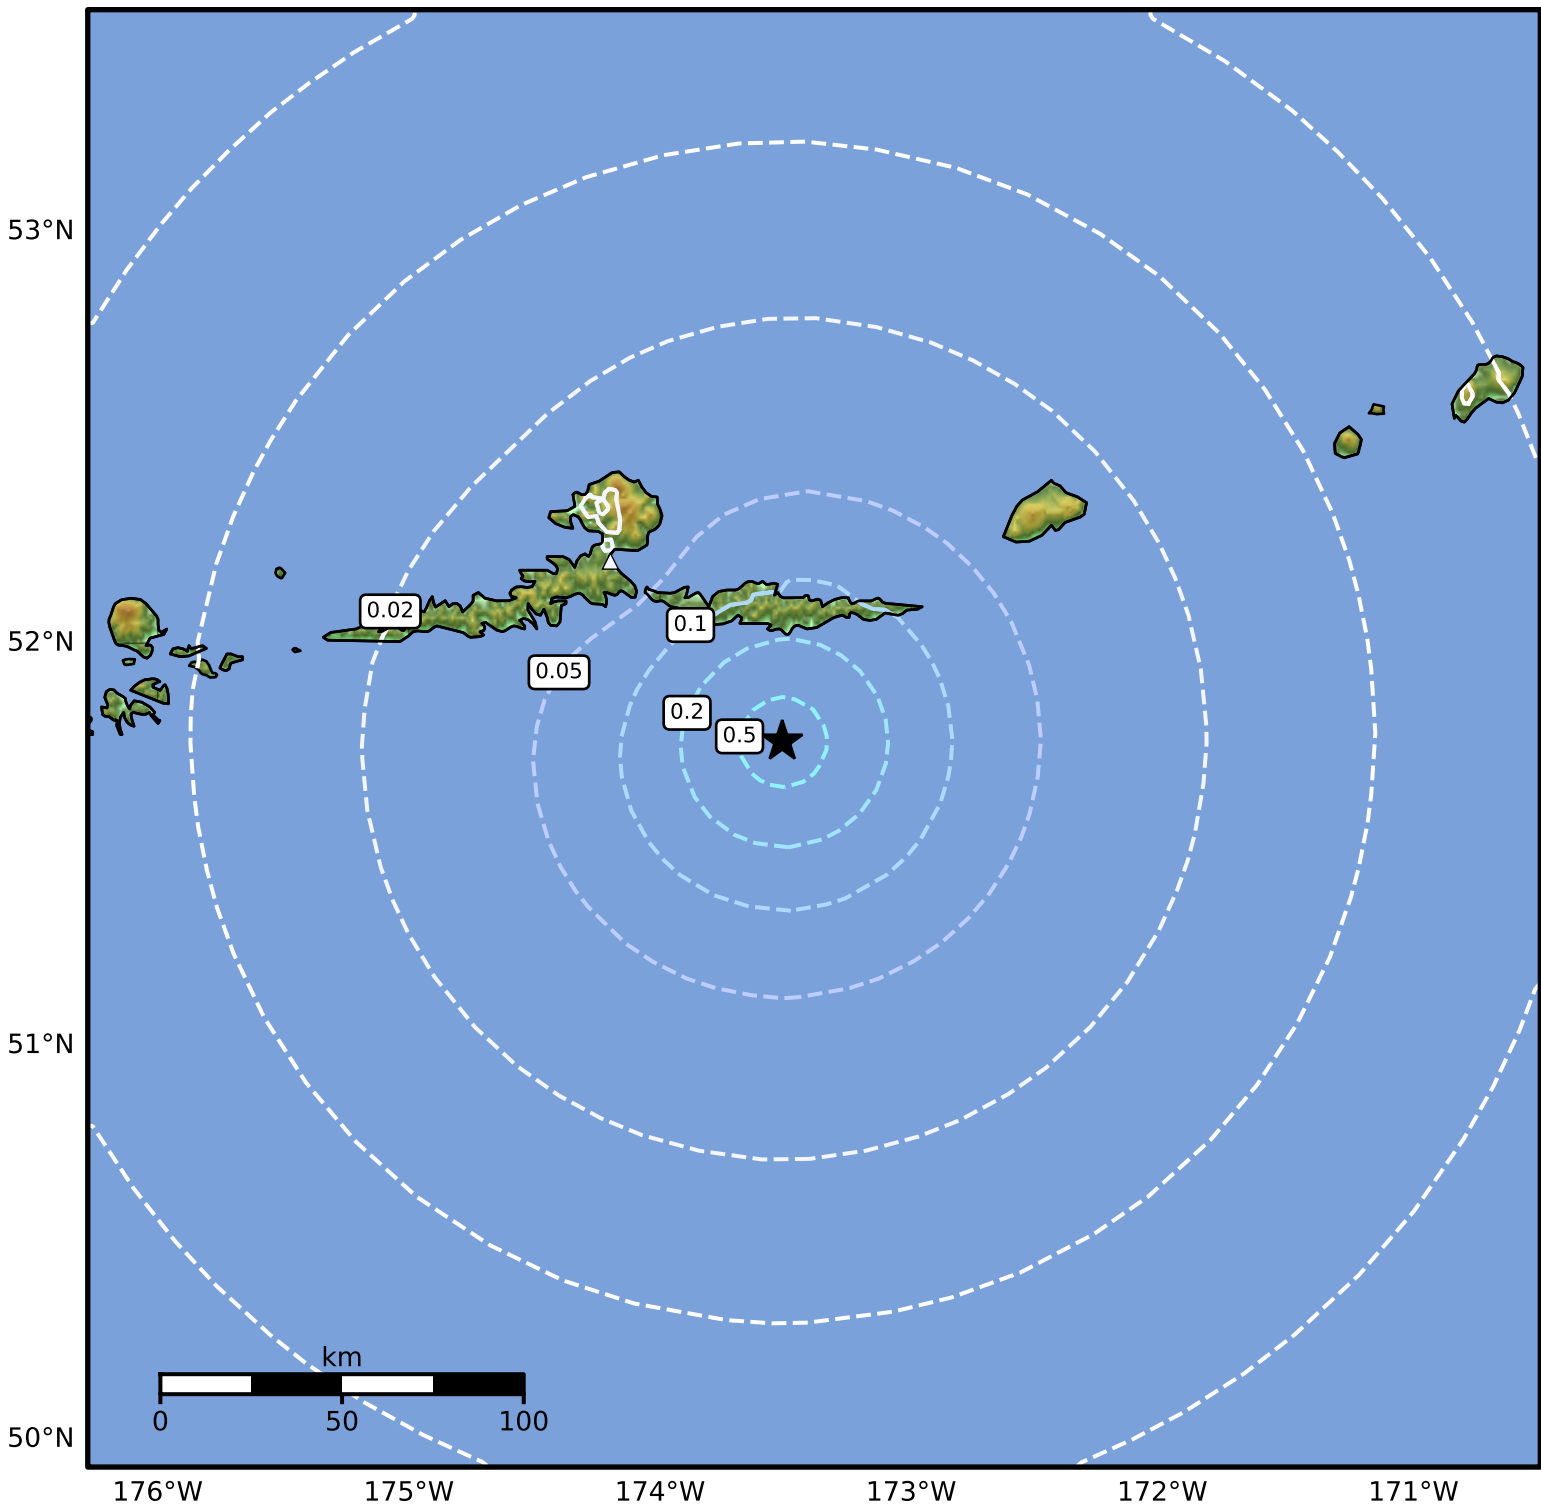

1.0 Second Peak Spectral Acceleration Map Alaska Earthquake Center
 ShakeMap: 67 km (42 miles) SE of Atka
 Sep 06, 2024 17:16:17 UTC M4.6 N51.76 W173.51 Depth: 10.6km ID:ak024bhqklg

SA(1.0) (%g)	0.1	0.2	0.5	1	2	5	10	20	50	100	200
--------------	-----	-----	-----	---	---	---	----	----	----	-----	-----

Scale based on Worden et al. (2012)

Version 2: Processed 2024-09-06T18:02:46Z

△ Seismic Instrument ○ Reported Intensity

★ Epicenter