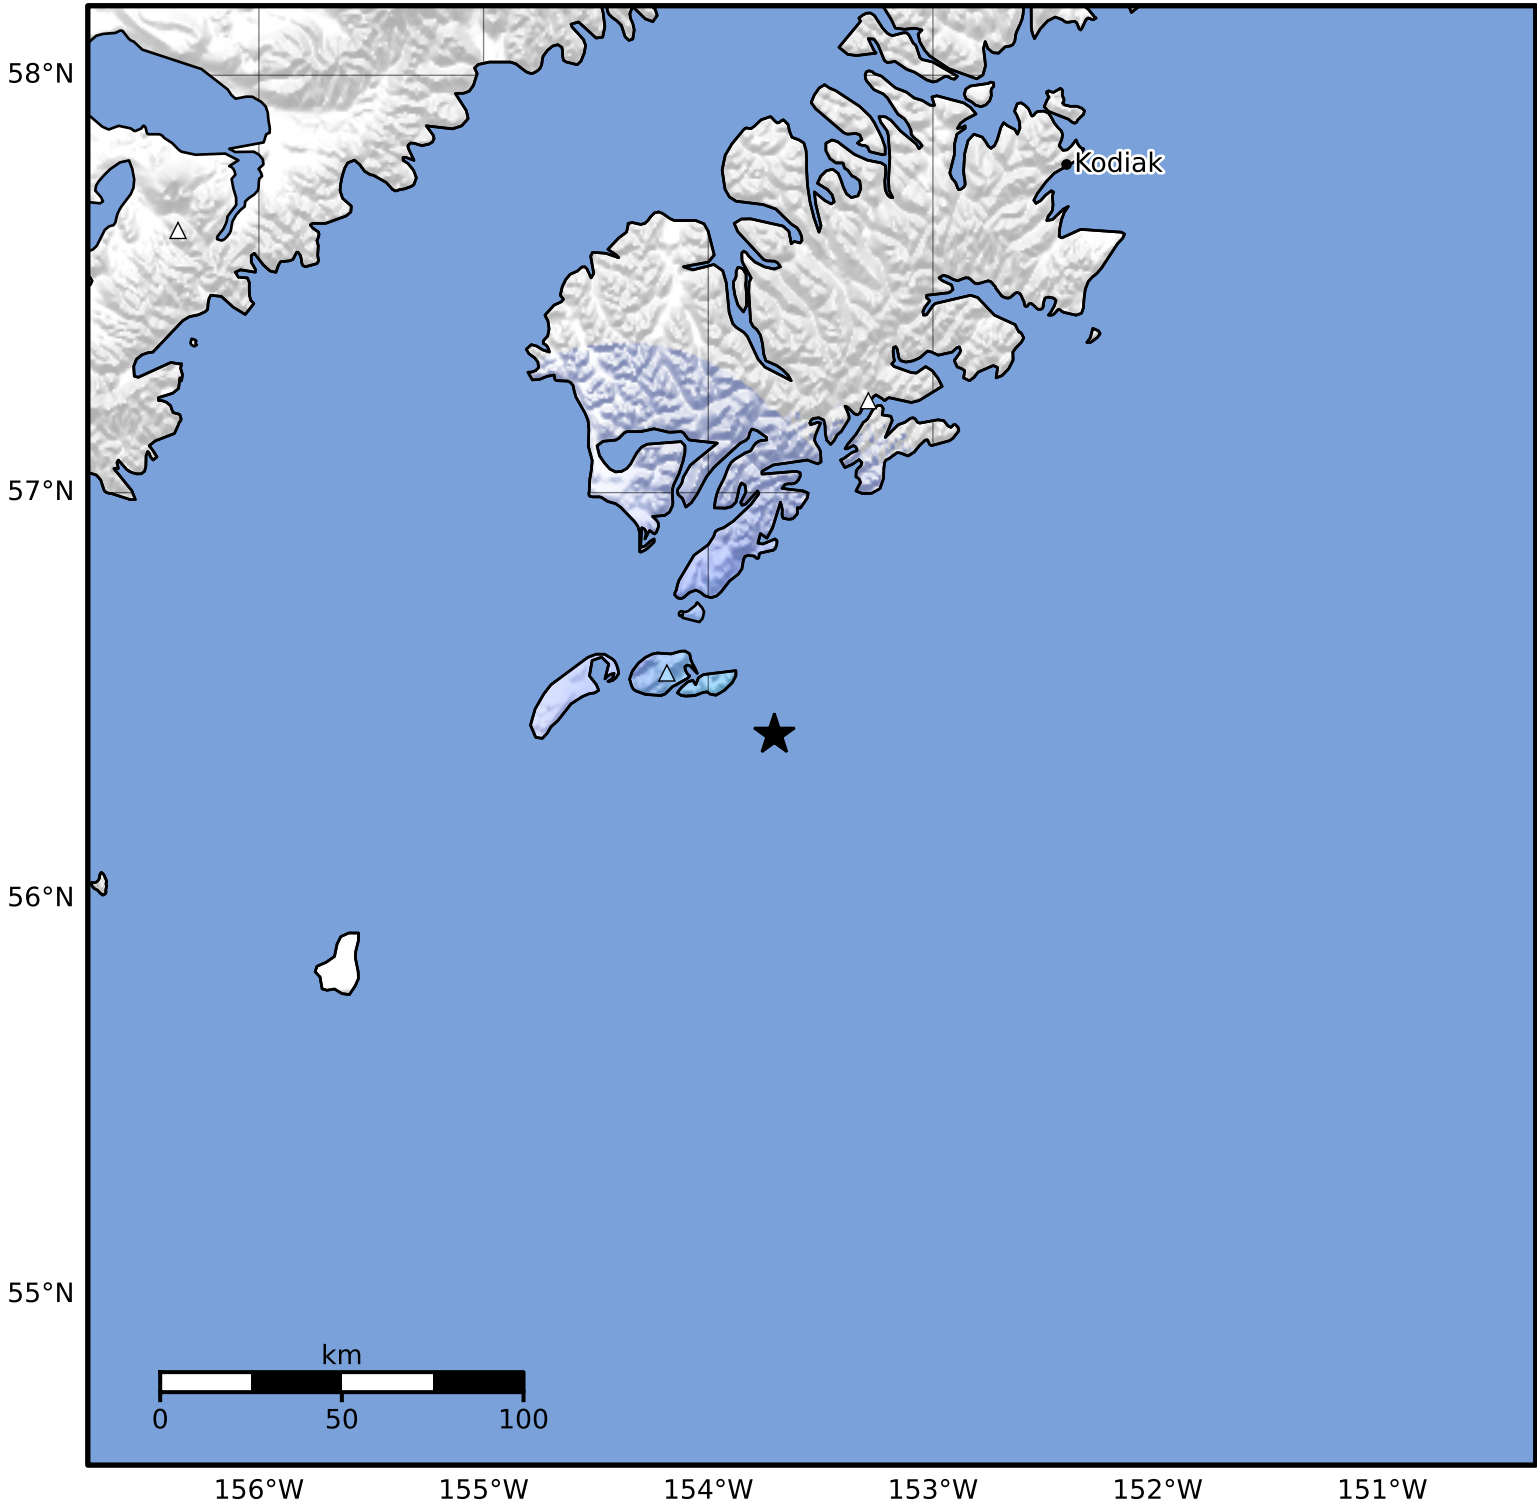

Macroseismic Intensity Map Alaska Earthquake Center
 ShakeMap: 66 km (41 miles) SSE of Akhiok
 Sep 07, 2024 21:14:36 UTC M3.9 N56.41 W153.71 Depth: 5.0km ID:ak024bjghahf

SHAKING	Not felt	Weak	Light	Moderate	Strong	Very strong	Severe	Violent	Extreme
DAMAGE	None	None	None	Very light	Light	Moderate	Moderate/heavy	Heavy	Very heavy
PGA(%g)	<0.0464	0.297	2.76	6.2	11.5	21.5	40.1	74.7	>139
PGV(cm/s)	<0.0215	0.135	1.41	4.65	9.64	20	41.4	85.8	>178
INTENSITY	I	II-III	IV	V	VI	VII	VIII	IX	X+

Scale based on Worden et al. (2012)

Version 1: Processed 2024-09-07T21:33:25Z

△ Seismic Instrument ○ Reported Intensity

★ Epicenter