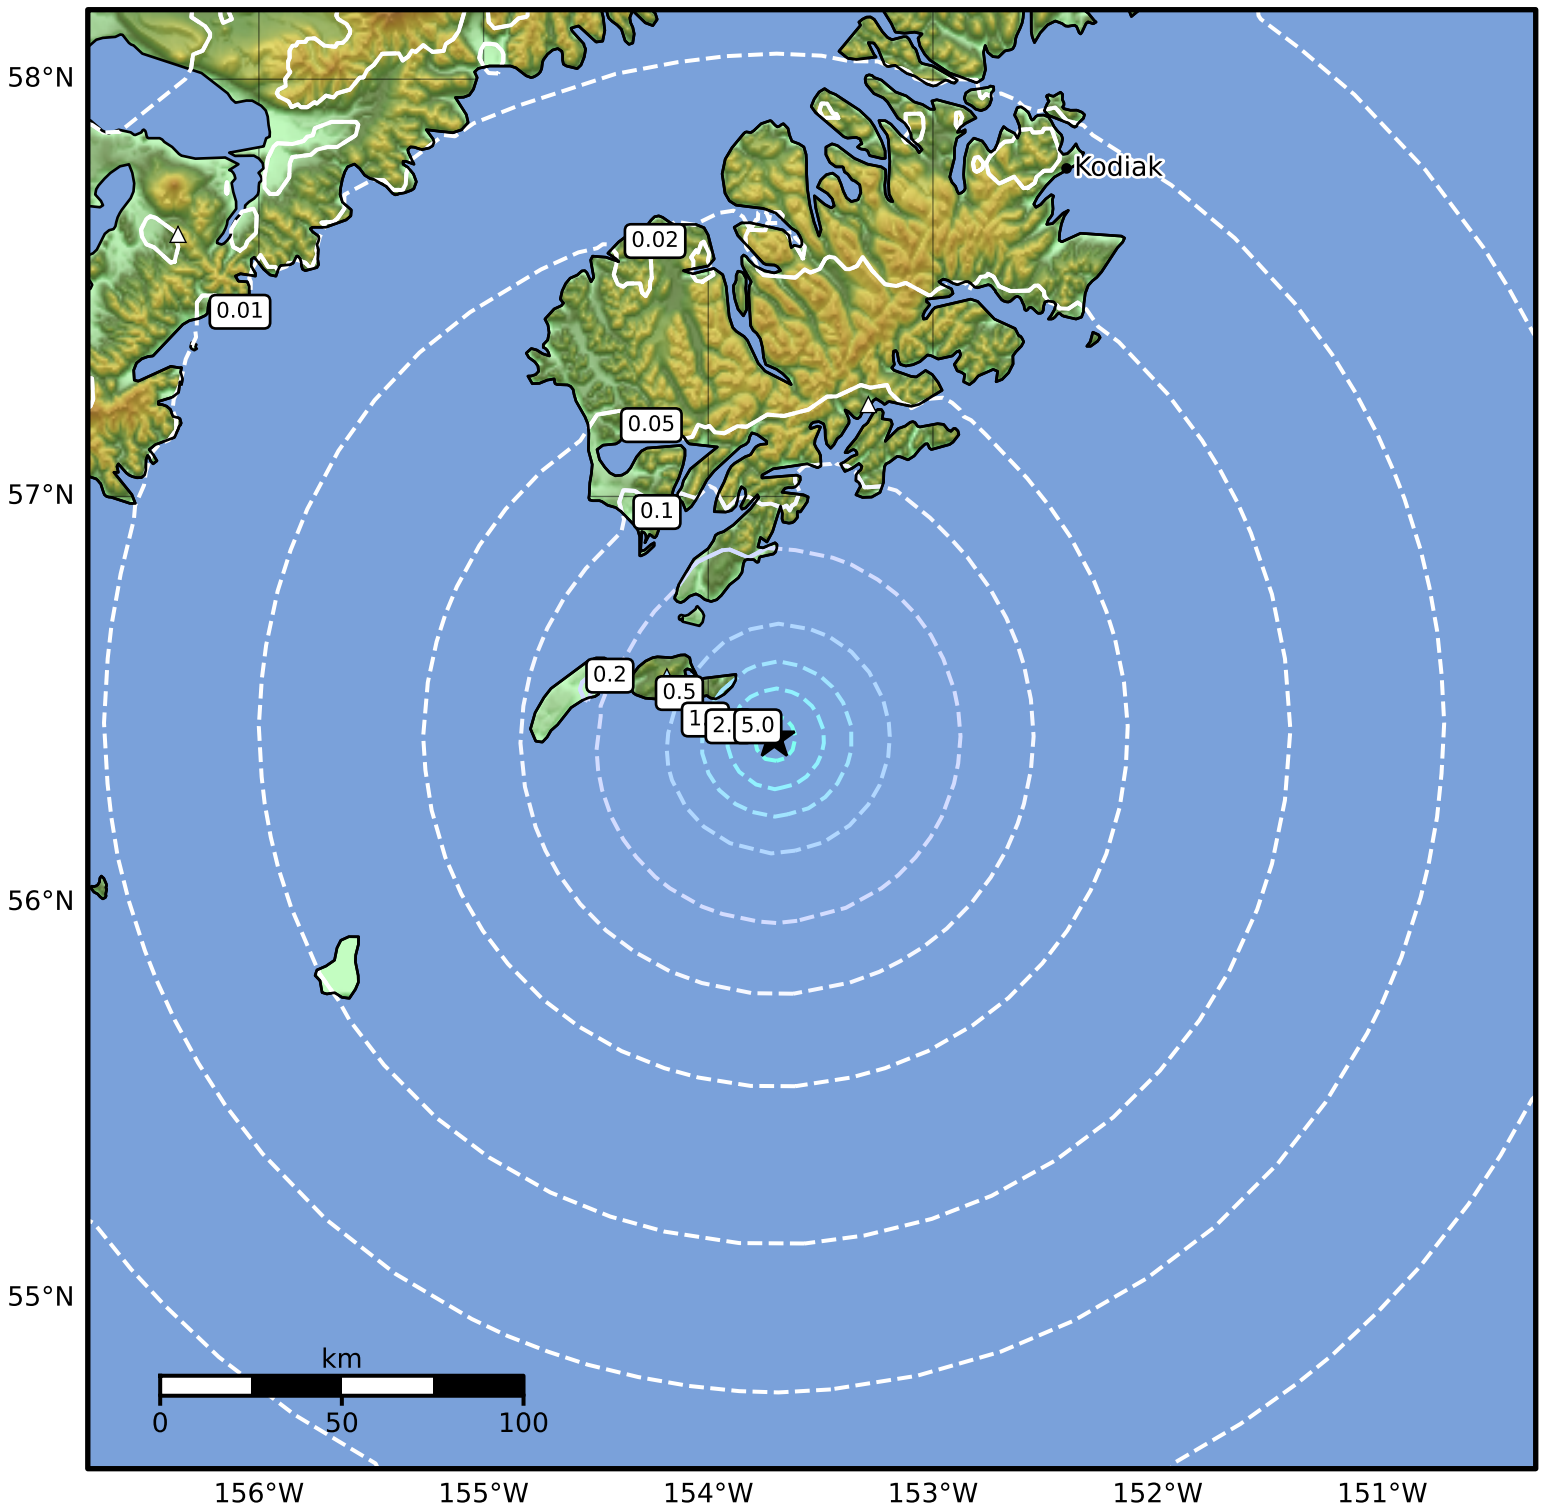

0.3 Second Peak Spectral Acceleration Map Alaska Earthquake Center
 ShakeMap: 66 km (41 miles) SSE of Akhiok
 Sep 07, 2024 21:14:36 UTC M3.9 N56.41 W153.71 Depth: 5.0km ID:ak024bjghahf

| | | | | | | | | | | | |
|---------------------|------------|------------|------------|----------|----------|----------|-----------|-----------|-----------|------------|------------|
| SA(0.3) (%g) | 0.1 | 0.2 | 0.5 | 1 | 2 | 5 | 10 | 20 | 50 | 100 | 200 |
|---------------------|------------|------------|------------|----------|----------|----------|-----------|-----------|-----------|------------|------------|

Scale based on Worden et al. (2012)

Version 1: Processed 2024-09-07T21:33:25Z

△ Seismic Instrument ○ Reported Intensity

★ Epicenter