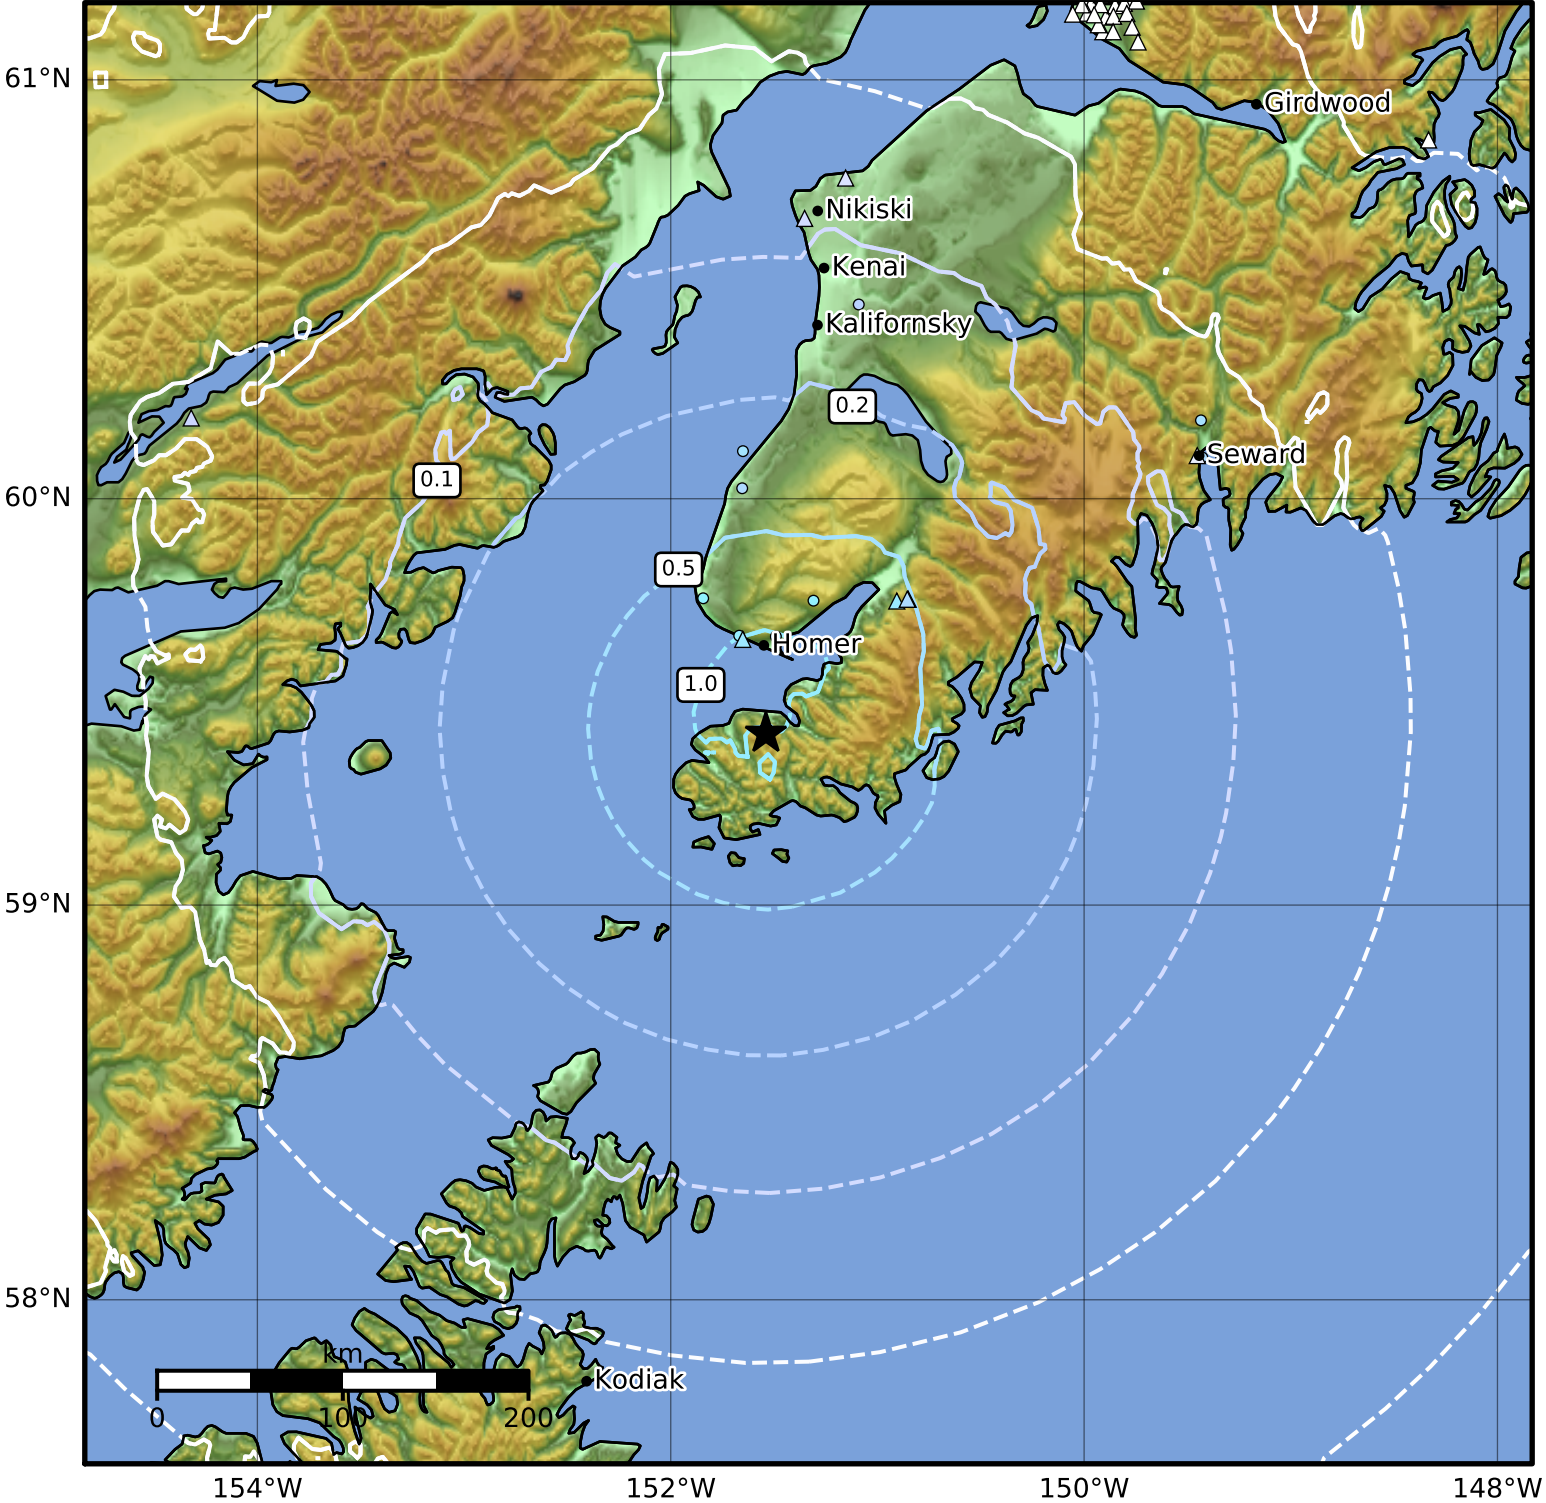

Peak Ground Acceleration Map Alaska Earthquake Center  
 ShakeMap: 10 km (6 miles) E of Seldovia  
 Jan 07, 2024 05:50:08 UTC M4.3 N59.43 W151.54 Depth: 43.3km ID:ak024bo1buk

PGA (%g)	0.1	0.2	0.5	1	2	5	10	20	50	100	200
----------	-----	-----	-----	---	---	---	----	----	----	-----	-----

Scale based on Worden et al. (2012)

Version 2: Processed 2024-01-07T06:10:03Z

△ Seismic Instrument    ○ Reported Intensity    ★ Epicenter