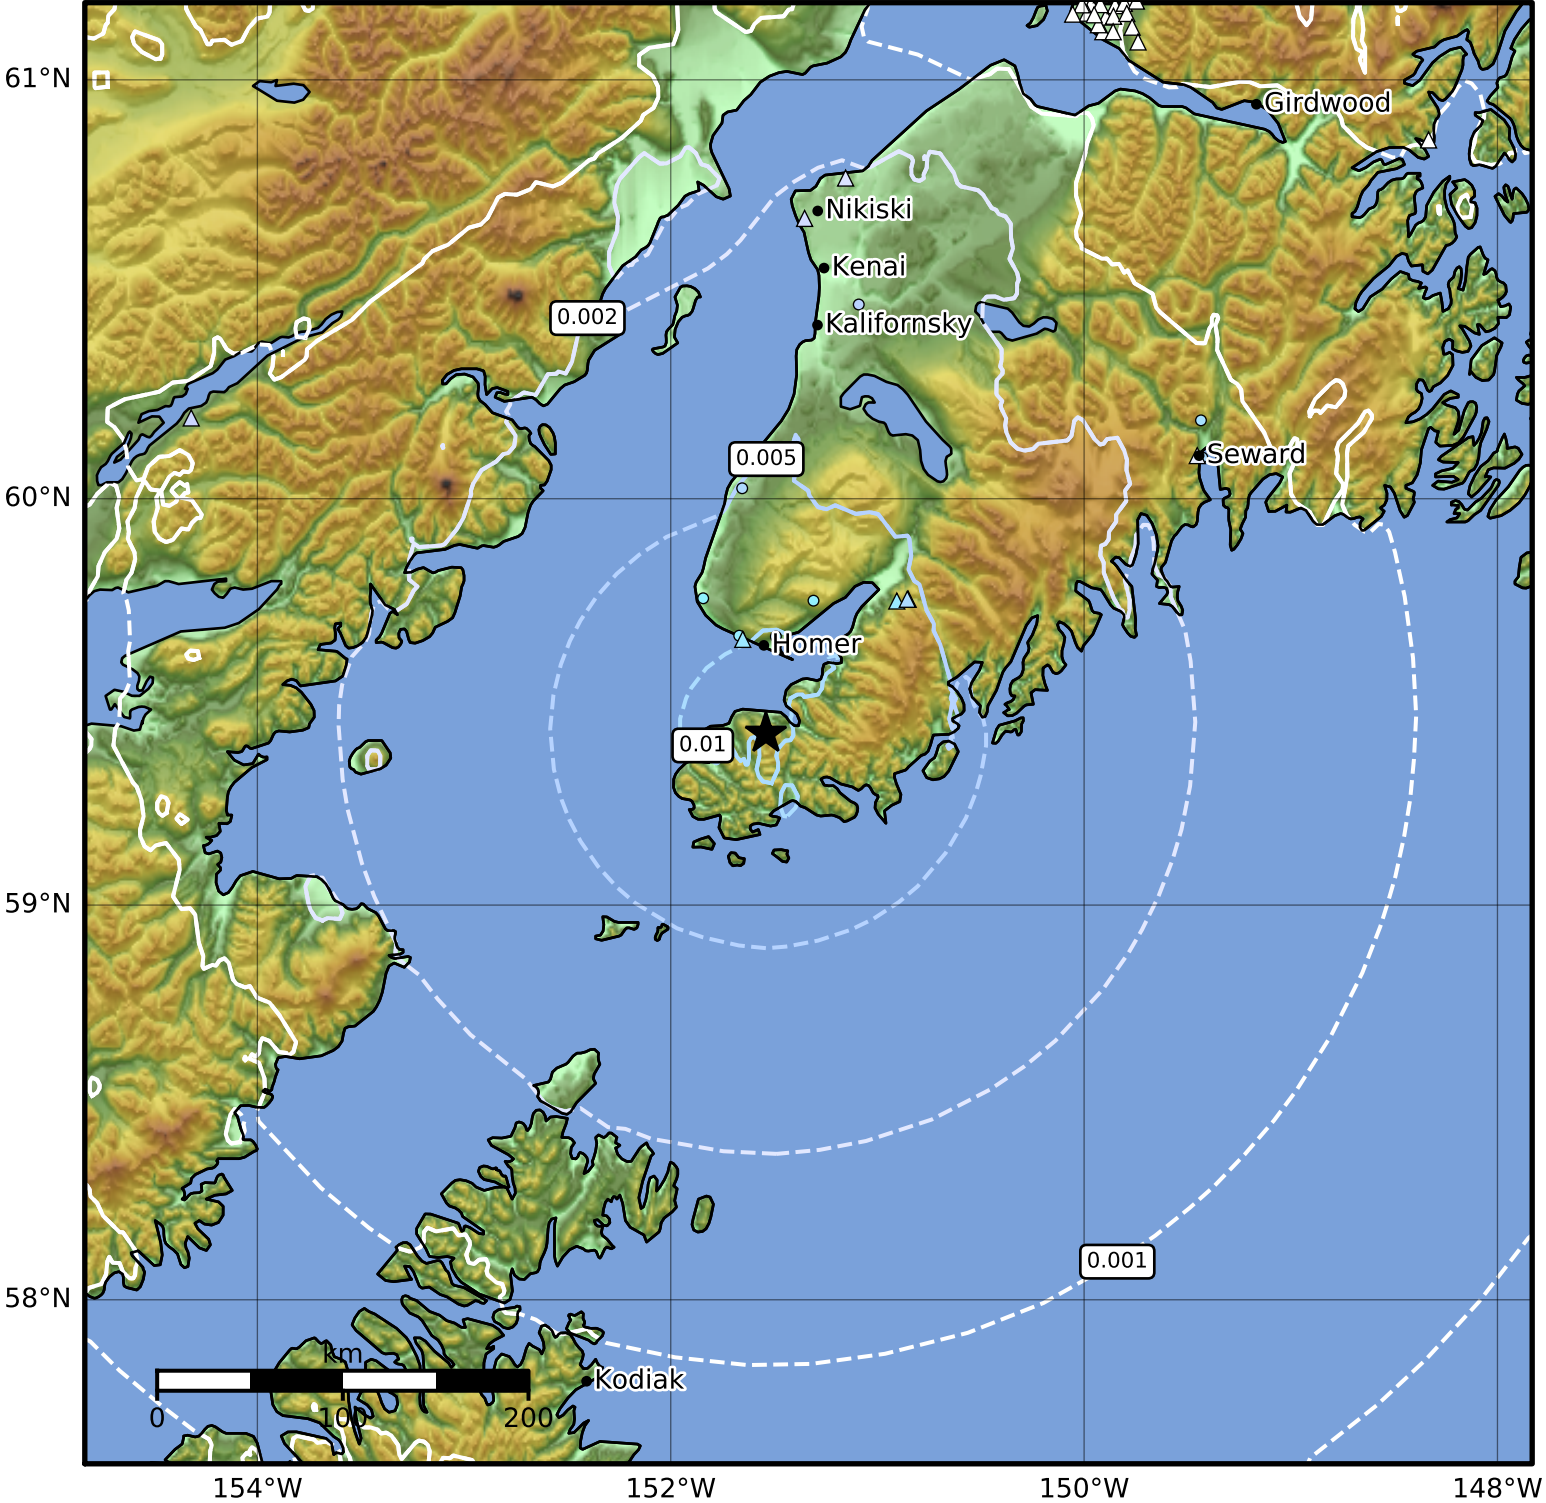

3.0 Second Peak Spectral Acceleration Map Alaska Earthquake Center
 ShakeMap: 10 km (6 miles) E of Seldovia
 Jan 07, 2024 05:50:08 UTC M4.3 N59.43 W151.54 Depth: 43.3km ID:ak024bo1buk

Scale based on Worden et al. (2012)

Version 2: Processed 2024-01-07T06:10:03Z

△ Seismic Instrument ○ Reported Intensity ★ Epicenter