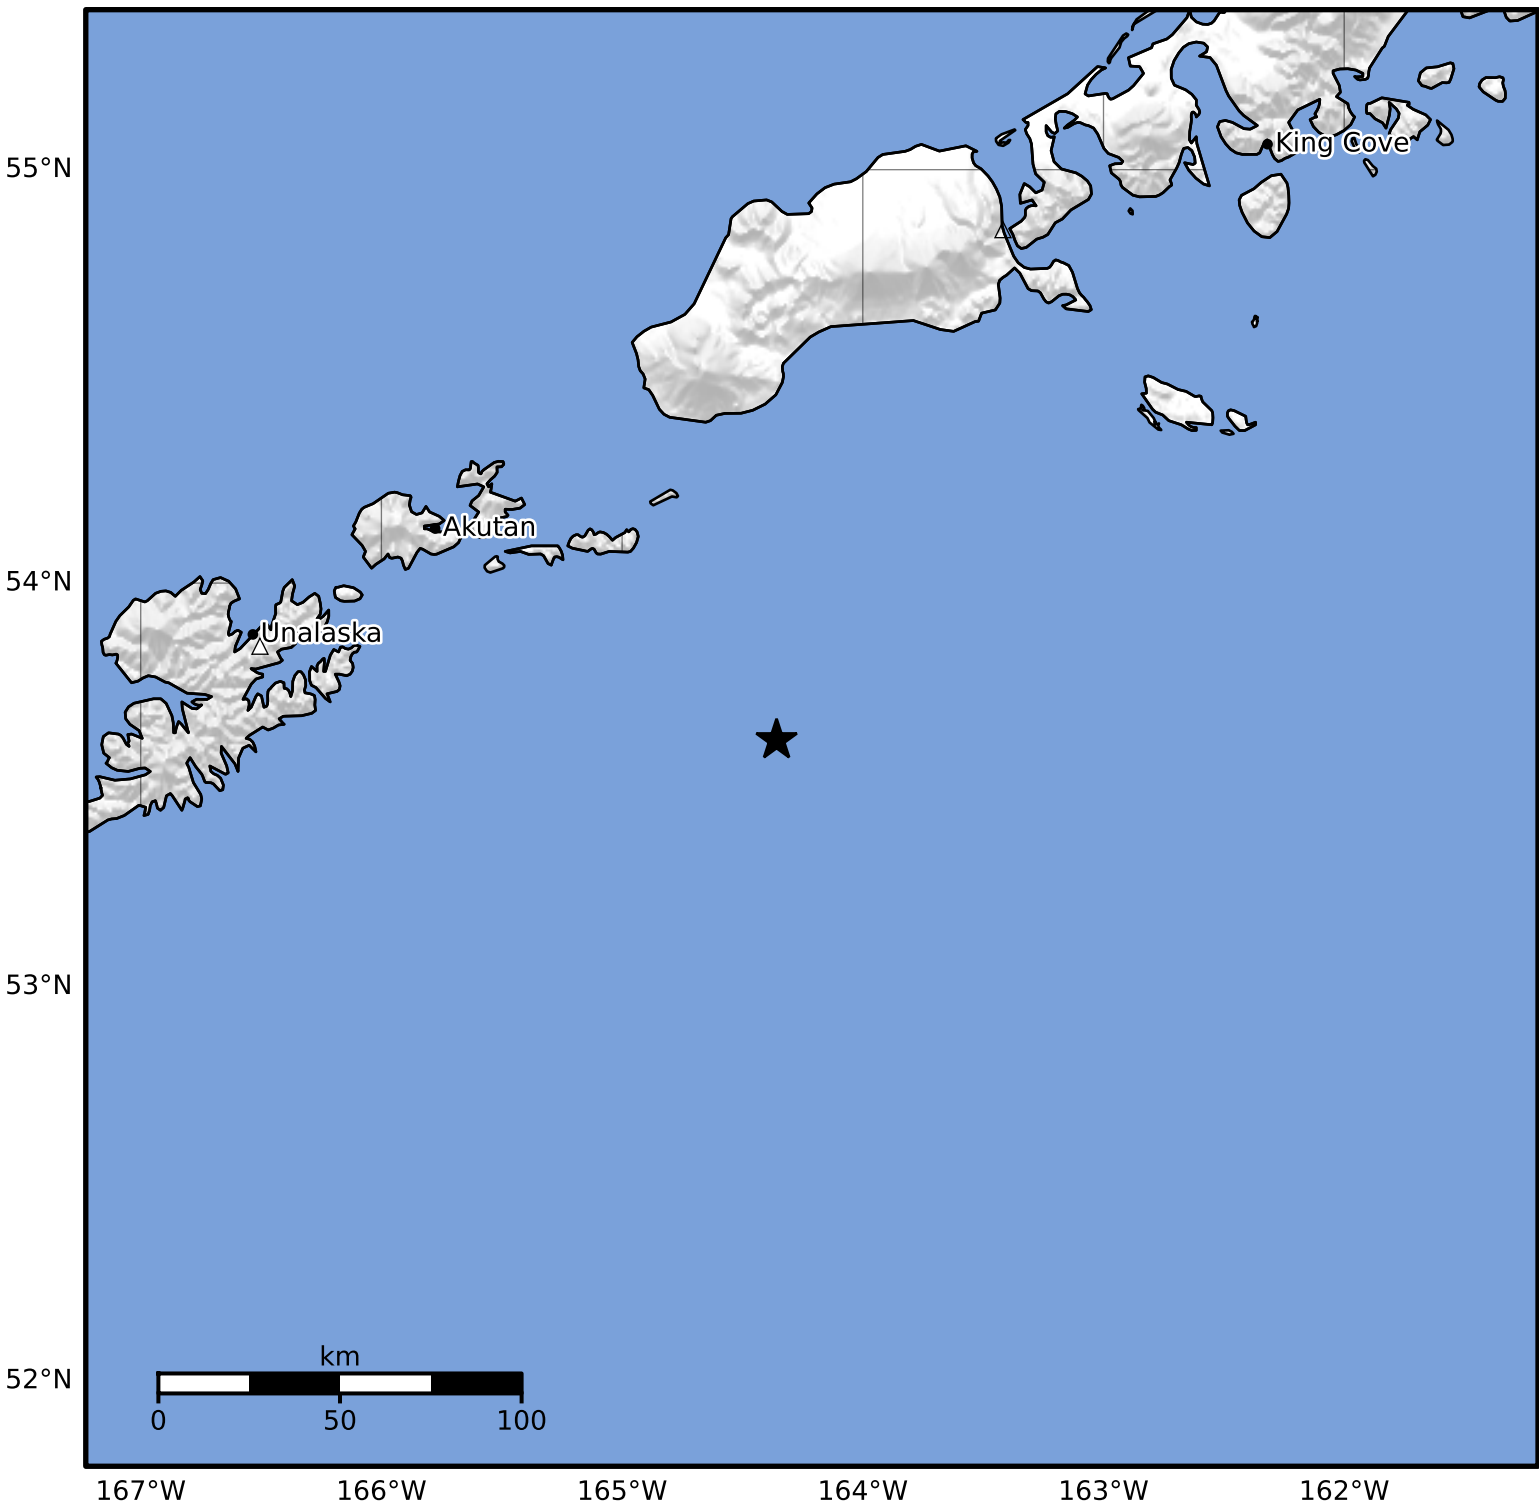

Macroseismic Intensity Map Alaska Earthquake Center
 ShakeMap: 109 km (68 miles) ESE of Akutan
 Sep 11, 2024 00:06:16 UTC M3.6 N53.61 W164.36 Depth: 25.6km ID:ak024bpq2tje

SHAKING	Not felt	Weak	Light	Moderate	Strong	Very strong	Severe	Violent	Extreme
DAMAGE	None	None	None	Very light	Light	Moderate	Moderate/heavy	Heavy	Very heavy
PGA(%g)	<0.0464	0.297	2.76	6.2	11.5	21.5	40.1	74.7	>139
PGV(cm/s)	<0.0215	0.135	1.41	4.65	9.64	20	41.4	85.8	>178
INTENSITY	I	II-III	IV	V	VI	VII	VIII	IX	X+

Scale based on Worden et al. (2012)

Version 2: Processed 2024-09-11T04:31:28Z

△ Seismic Instrument ○ Reported Intensity

★ Epicenter