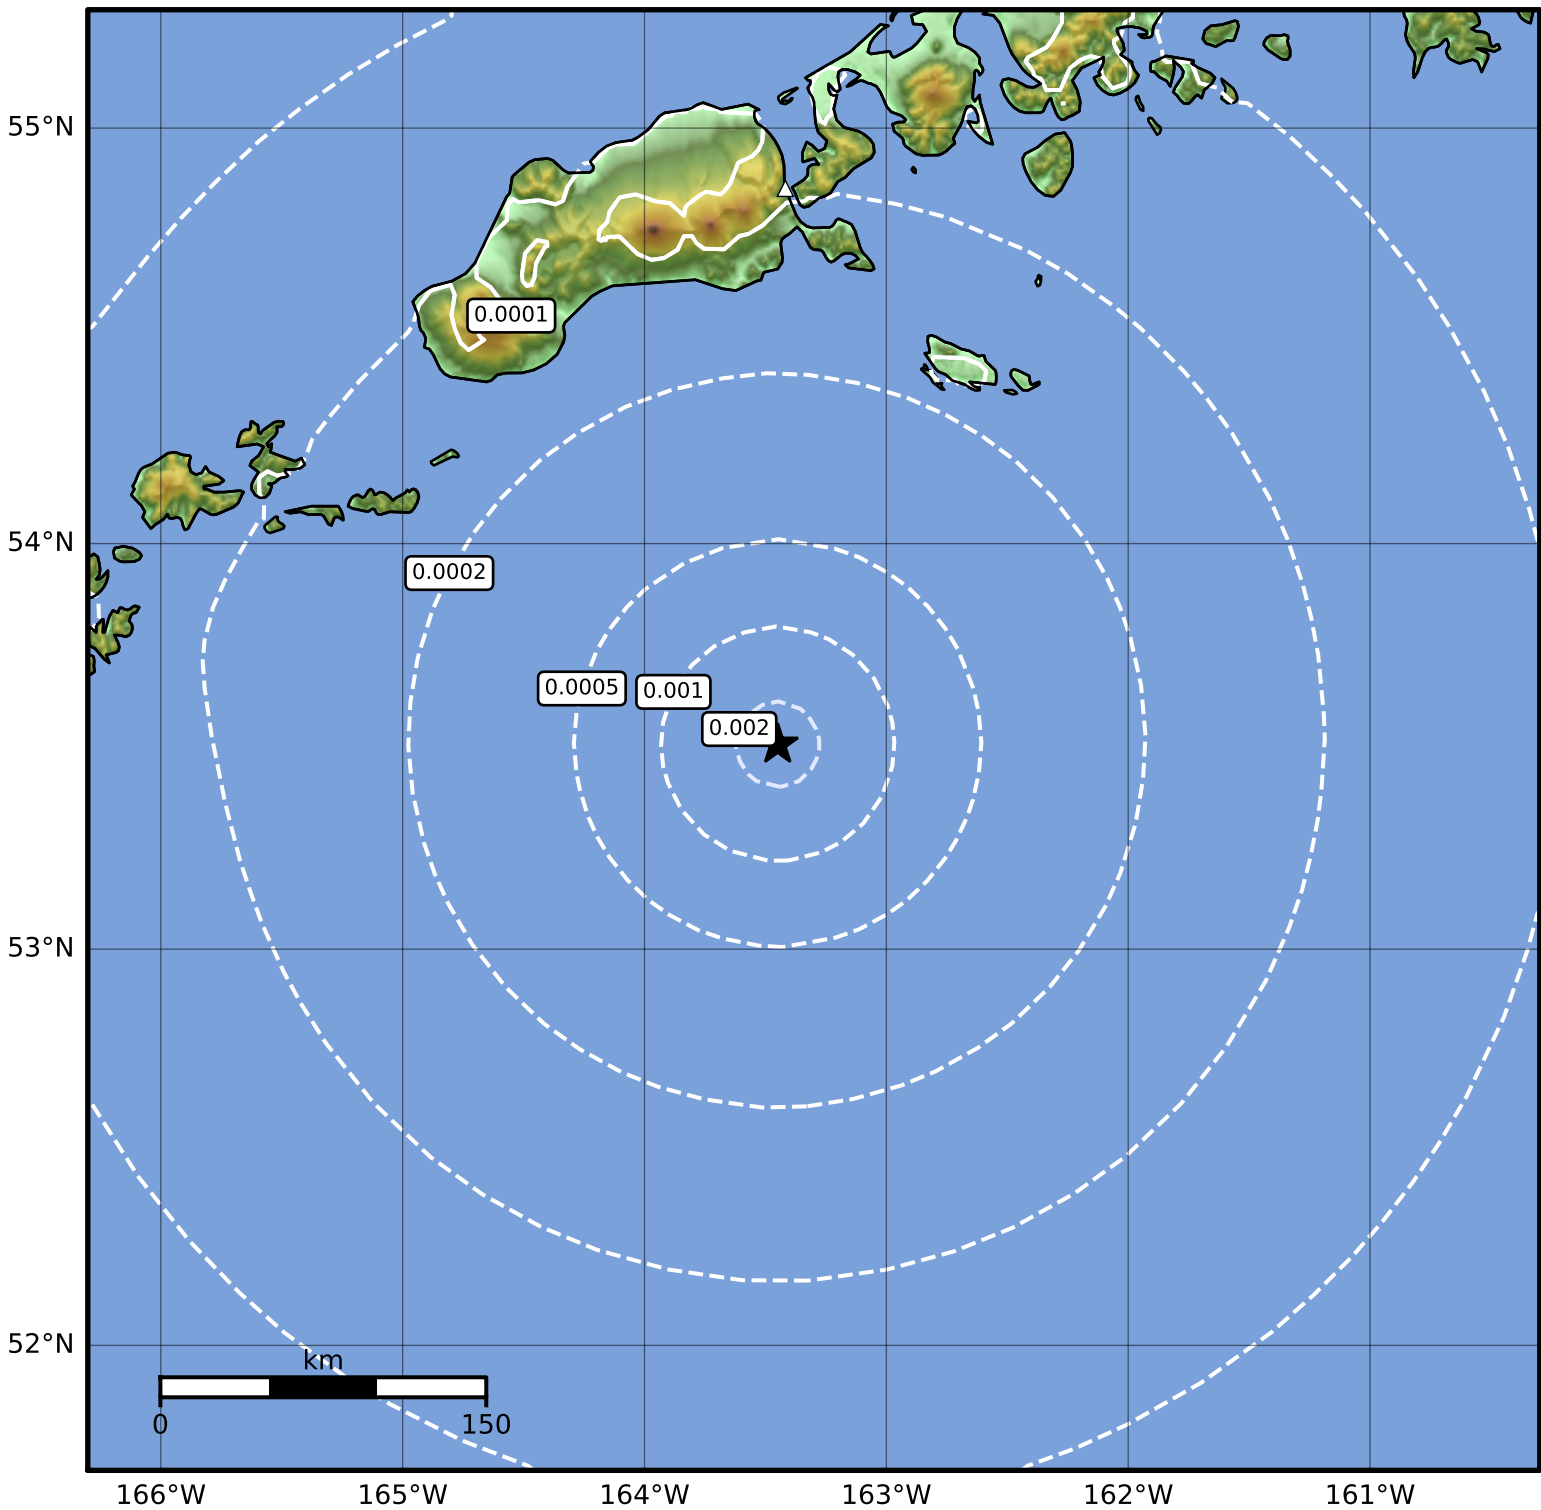

3.0 Second Peak Spectral Acceleration Map Alaska Earthquake Center
ShakeMap: 149 km (93 miles) S of False Pass
Jan 07, 2024 12:10:40 UTC M3.5 N53.51 W163.45 Depth: 25.6km ID:ak024bryv6o

Scale based on Worden et al. (2012)

Version 1: Processed 2024-01-07T20:35:47Z

△ Seismic Instrument ○ Reported Intensity

★ Epicenter