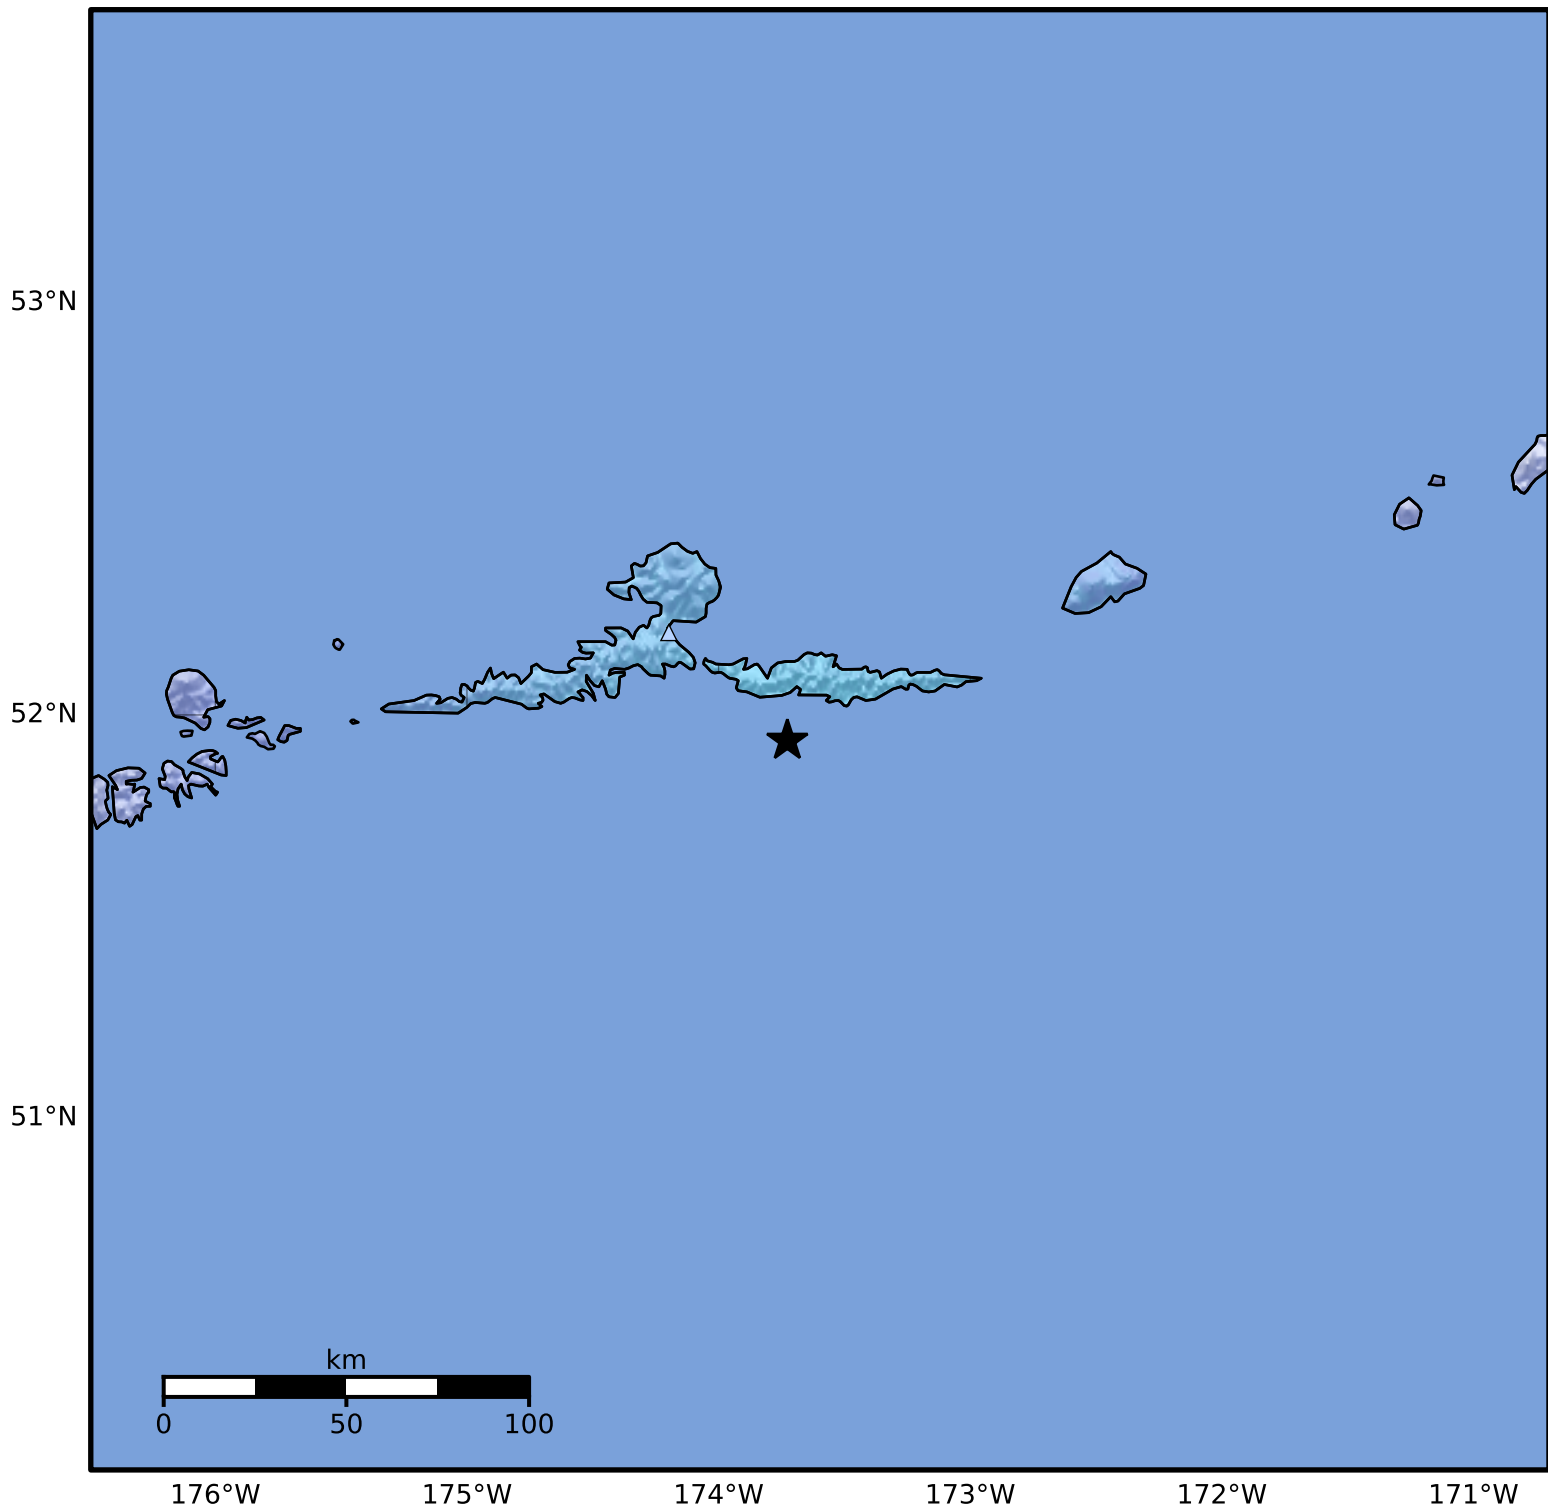

Macroseismic Intensity Map Alaska Earthquake Center
 ShakeMap: 43 km (27 miles) SE of Atka
 Sep 16, 2024 18:52:27 UTC M3.6 N51.94 W173.73 Depth: 71.1km ID:ak024byar90f

SHAKING	Not felt	Weak	Light	Moderate	Strong	Very strong	Severe	Violent	Extreme
DAMAGE	None	None	None	Very light	Light	Moderate	Moderate/heavy	Heavy	Very heavy
PGA(%g)	<0.0464	0.297	2.76	6.2	11.5	21.5	40.1	74.7	>139
PGV(cm/s)	<0.0215	0.135	1.41	4.65	9.64	20	41.4	85.8	>178
INTENSITY	I	II-III	IV	V	VI	VII	VIII	IX	X+

Scale based on Worden et al. (2012)

Version 1: Processed 2024-09-16T20:57:12Z

△ Seismic Instrument ○ Reported Intensity

★ Epicenter