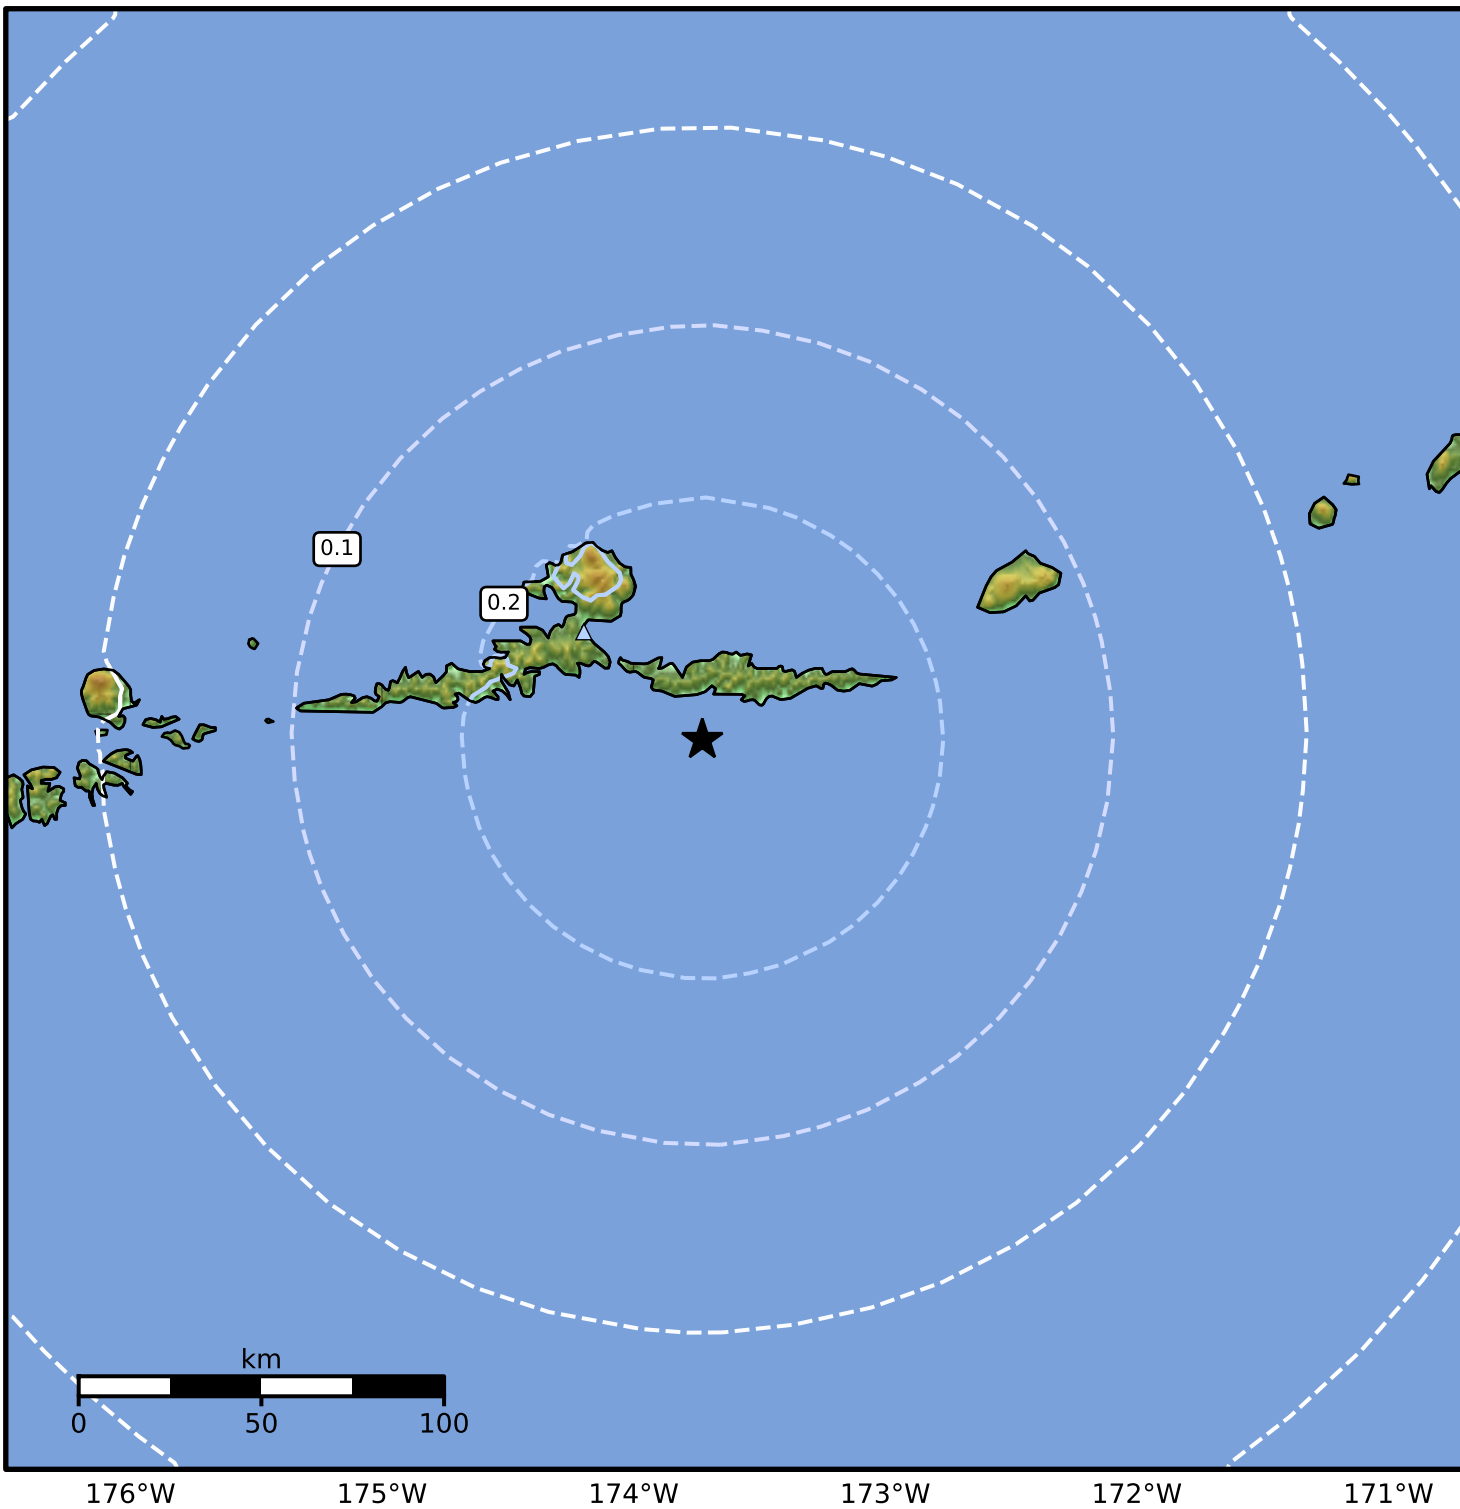

Peak Ground Acceleration Map Alaska Earthquake Center
ShakeMap: 43 km (27 miles) SE of Atka
Sep 16, 2024 18:52:27 UTC M3.6 N51.94 W173.73 Depth: 71.1km ID:ak024byar90f

PGA (%g)	0.1	0.2	0.5	1	2	5	10	20	50	100	200
----------	-----	-----	-----	---	---	---	----	----	----	-----	-----

Scale based on Worden et al. (2012)

Version 1: Processed 2024-09-16T20:57:12Z

△ Seismic Instrument ○ Reported Intensity

★ Epicenter