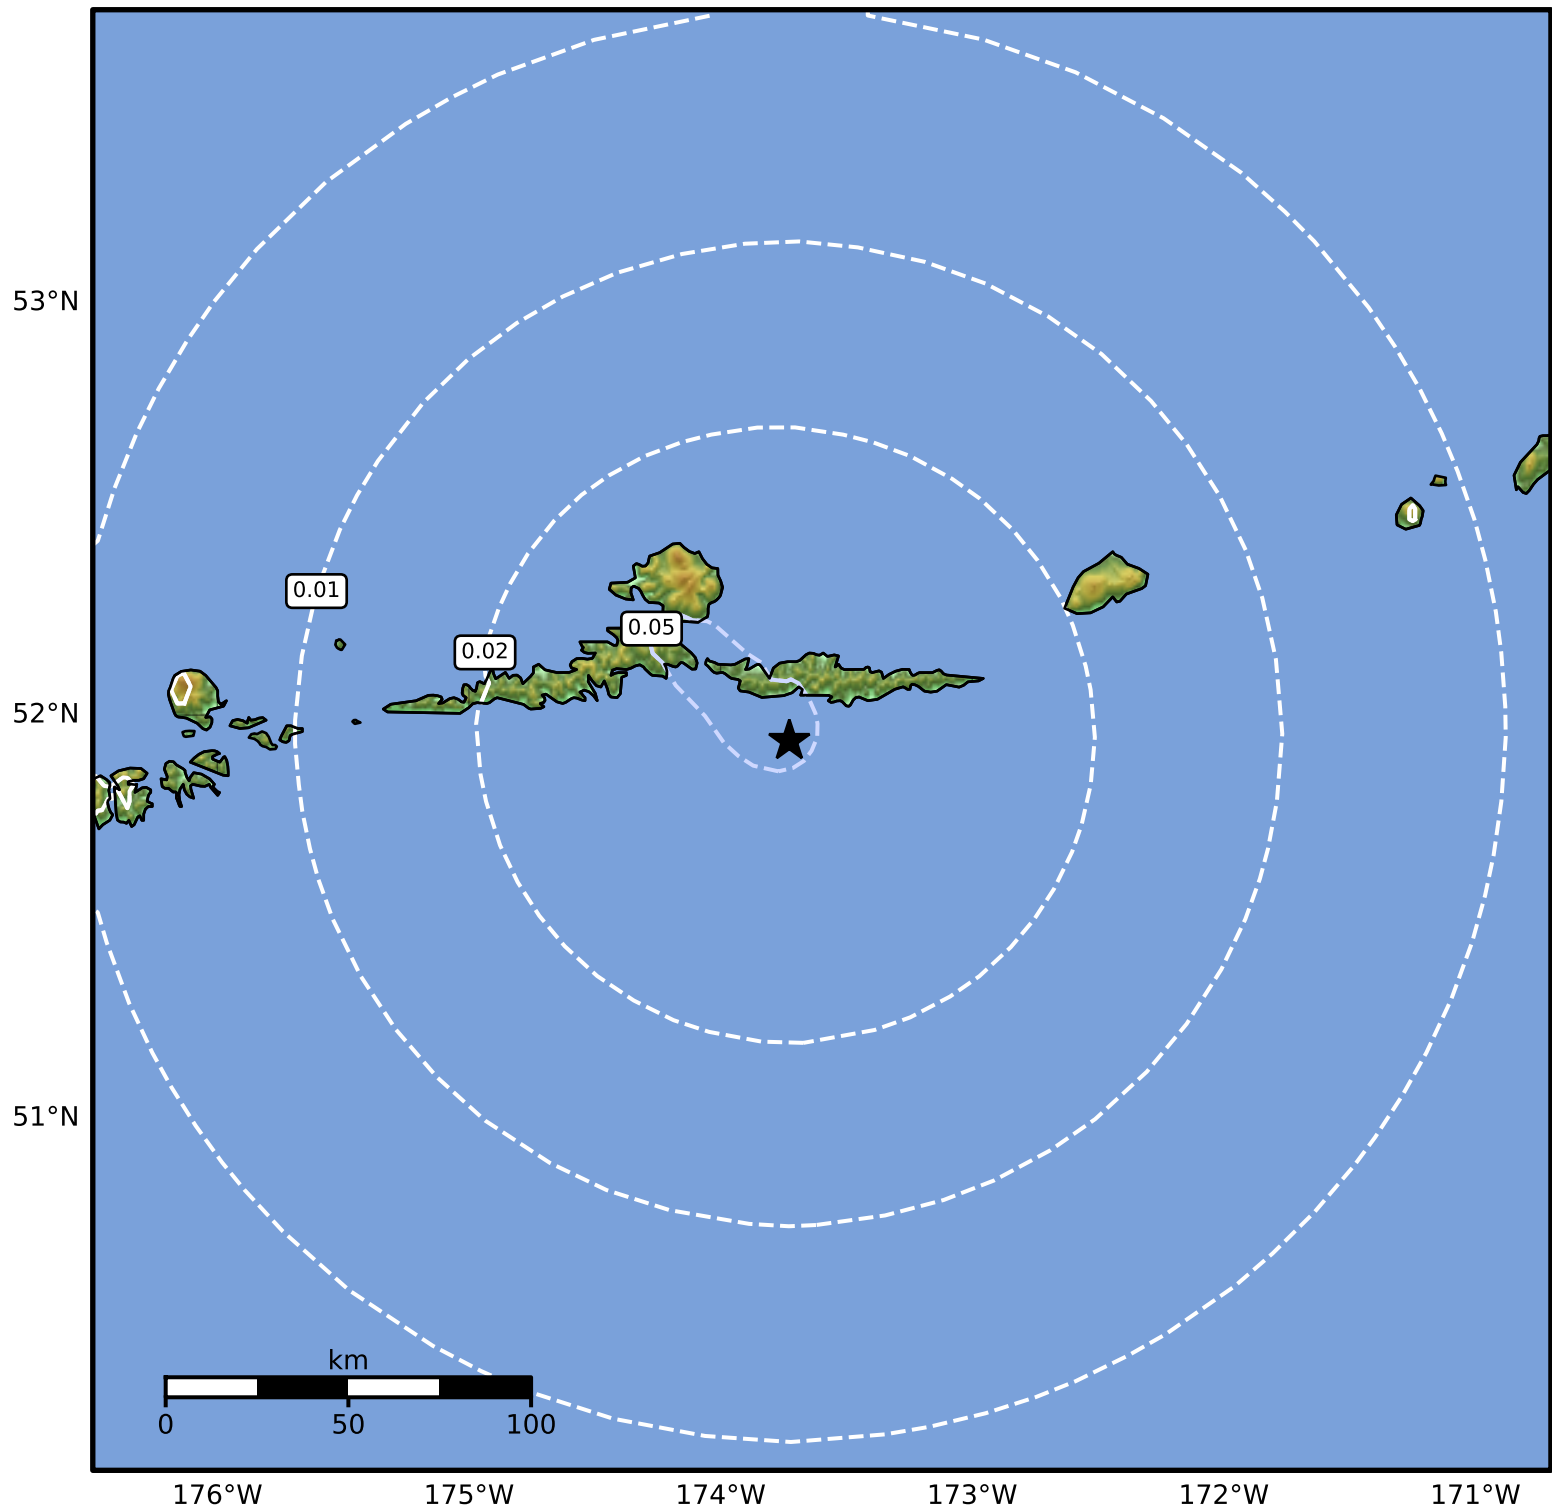

Peak Ground Velocity Map Alaska Earthquake Center
ShakeMap: 43 km (27 miles) SE of Atka
Sep 16, 2024 18:52:27 UTC M3.6 N51.94 W173.73 Depth: 71.1km ID:ak024byar90f

Scale based on Worden et al. (2012)

Version 1: Processed 2024-09-16T20:57:12Z

△ Seismic Instrument ○ Reported Intensity

★ Epicenter