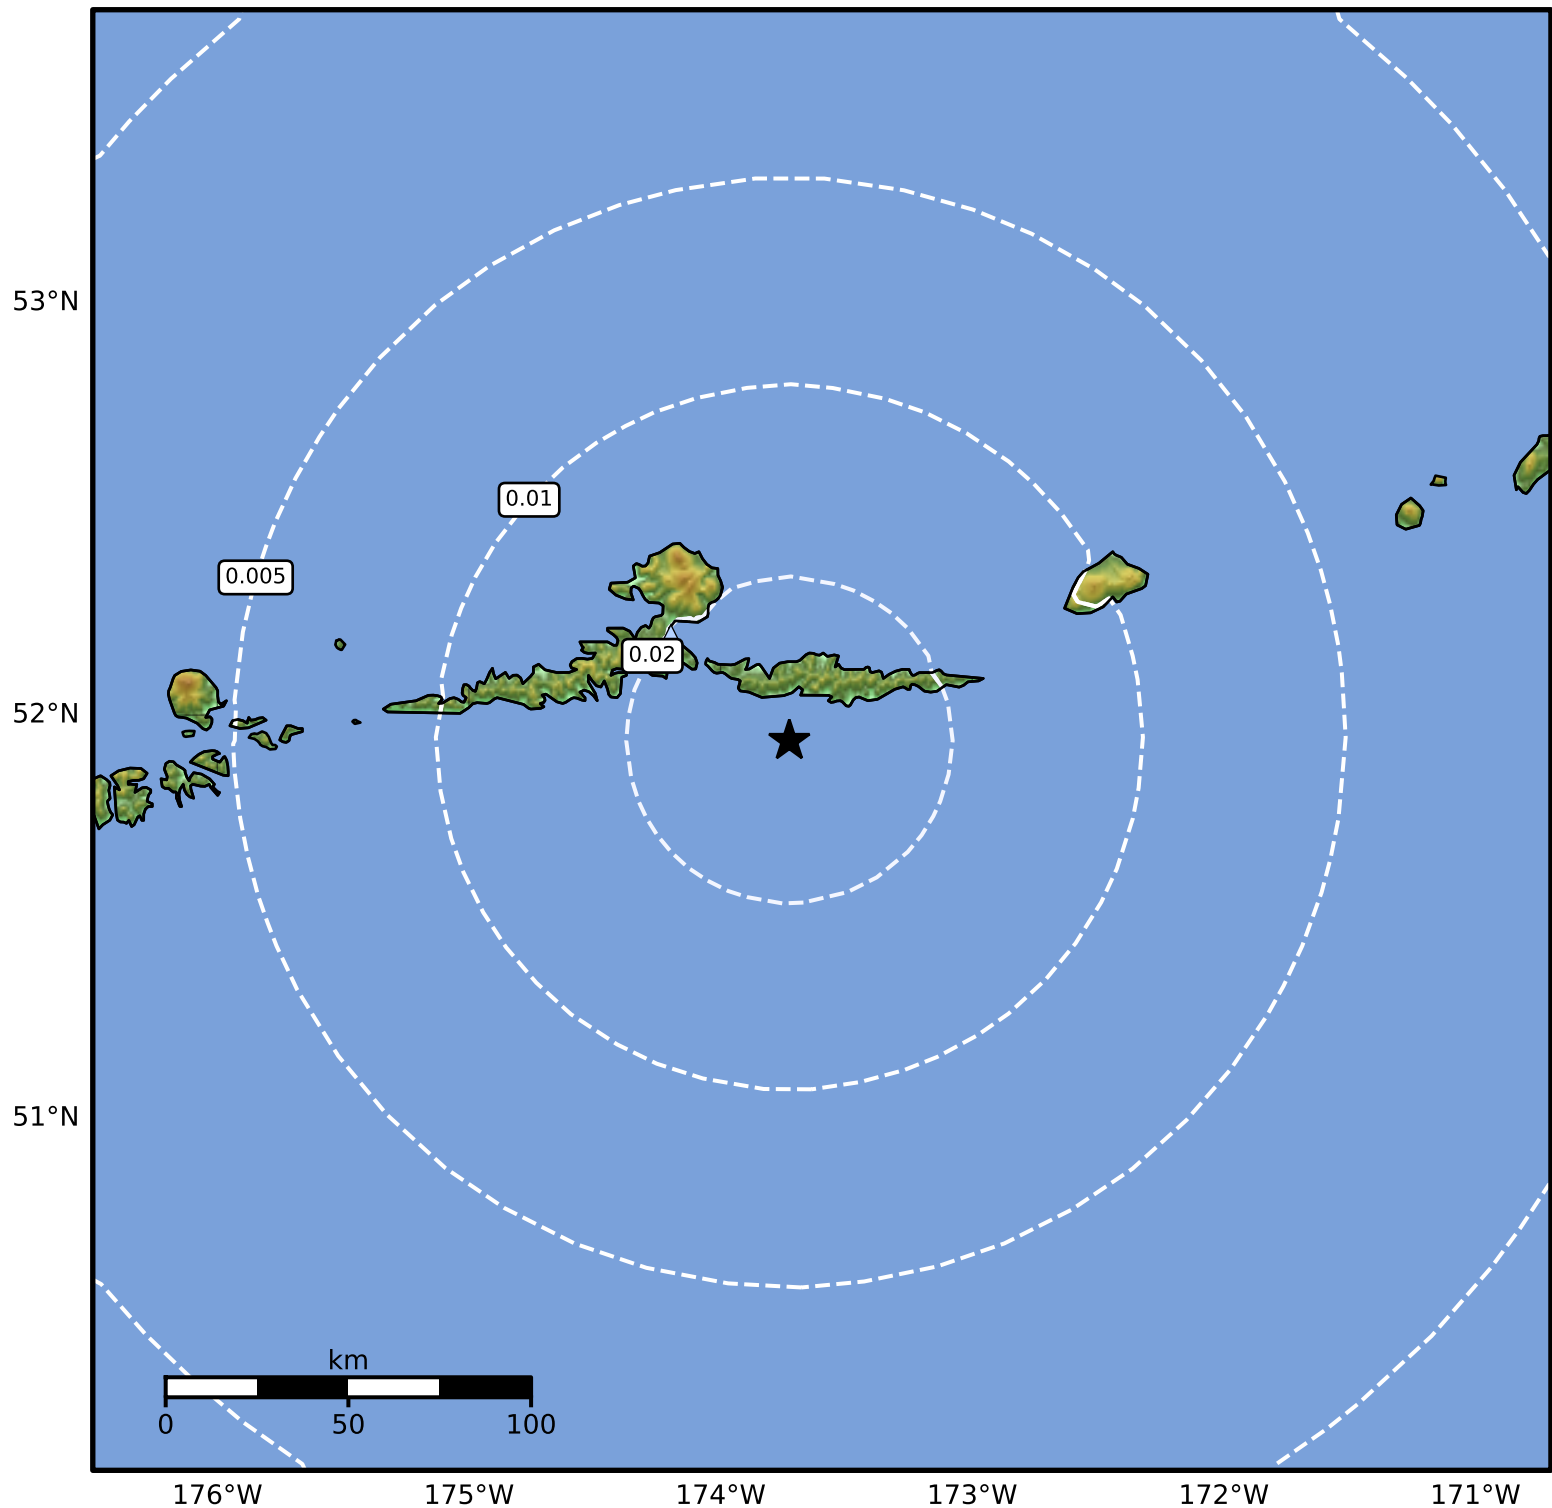

1.0 Second Peak Spectral Acceleration Map Alaska Earthquake Center
ShakeMap: 43 km (27 miles) SE of Atka
Sep 16, 2024 18:52:27 UTC M3.6 N51.94 W173.73 Depth: 71.1km ID:ak024byar90f

SA(1.0) (%g)	0.1	0.2	0.5	1	2	5	10	20	50	100	200
--------------	-----	-----	-----	---	---	---	----	----	----	-----	-----

Scale based on Worden et al. (2012)

Version 1: Processed 2024-09-16T20:57:12Z

△ Seismic Instrument ○ Reported Intensity

★ Epicenter