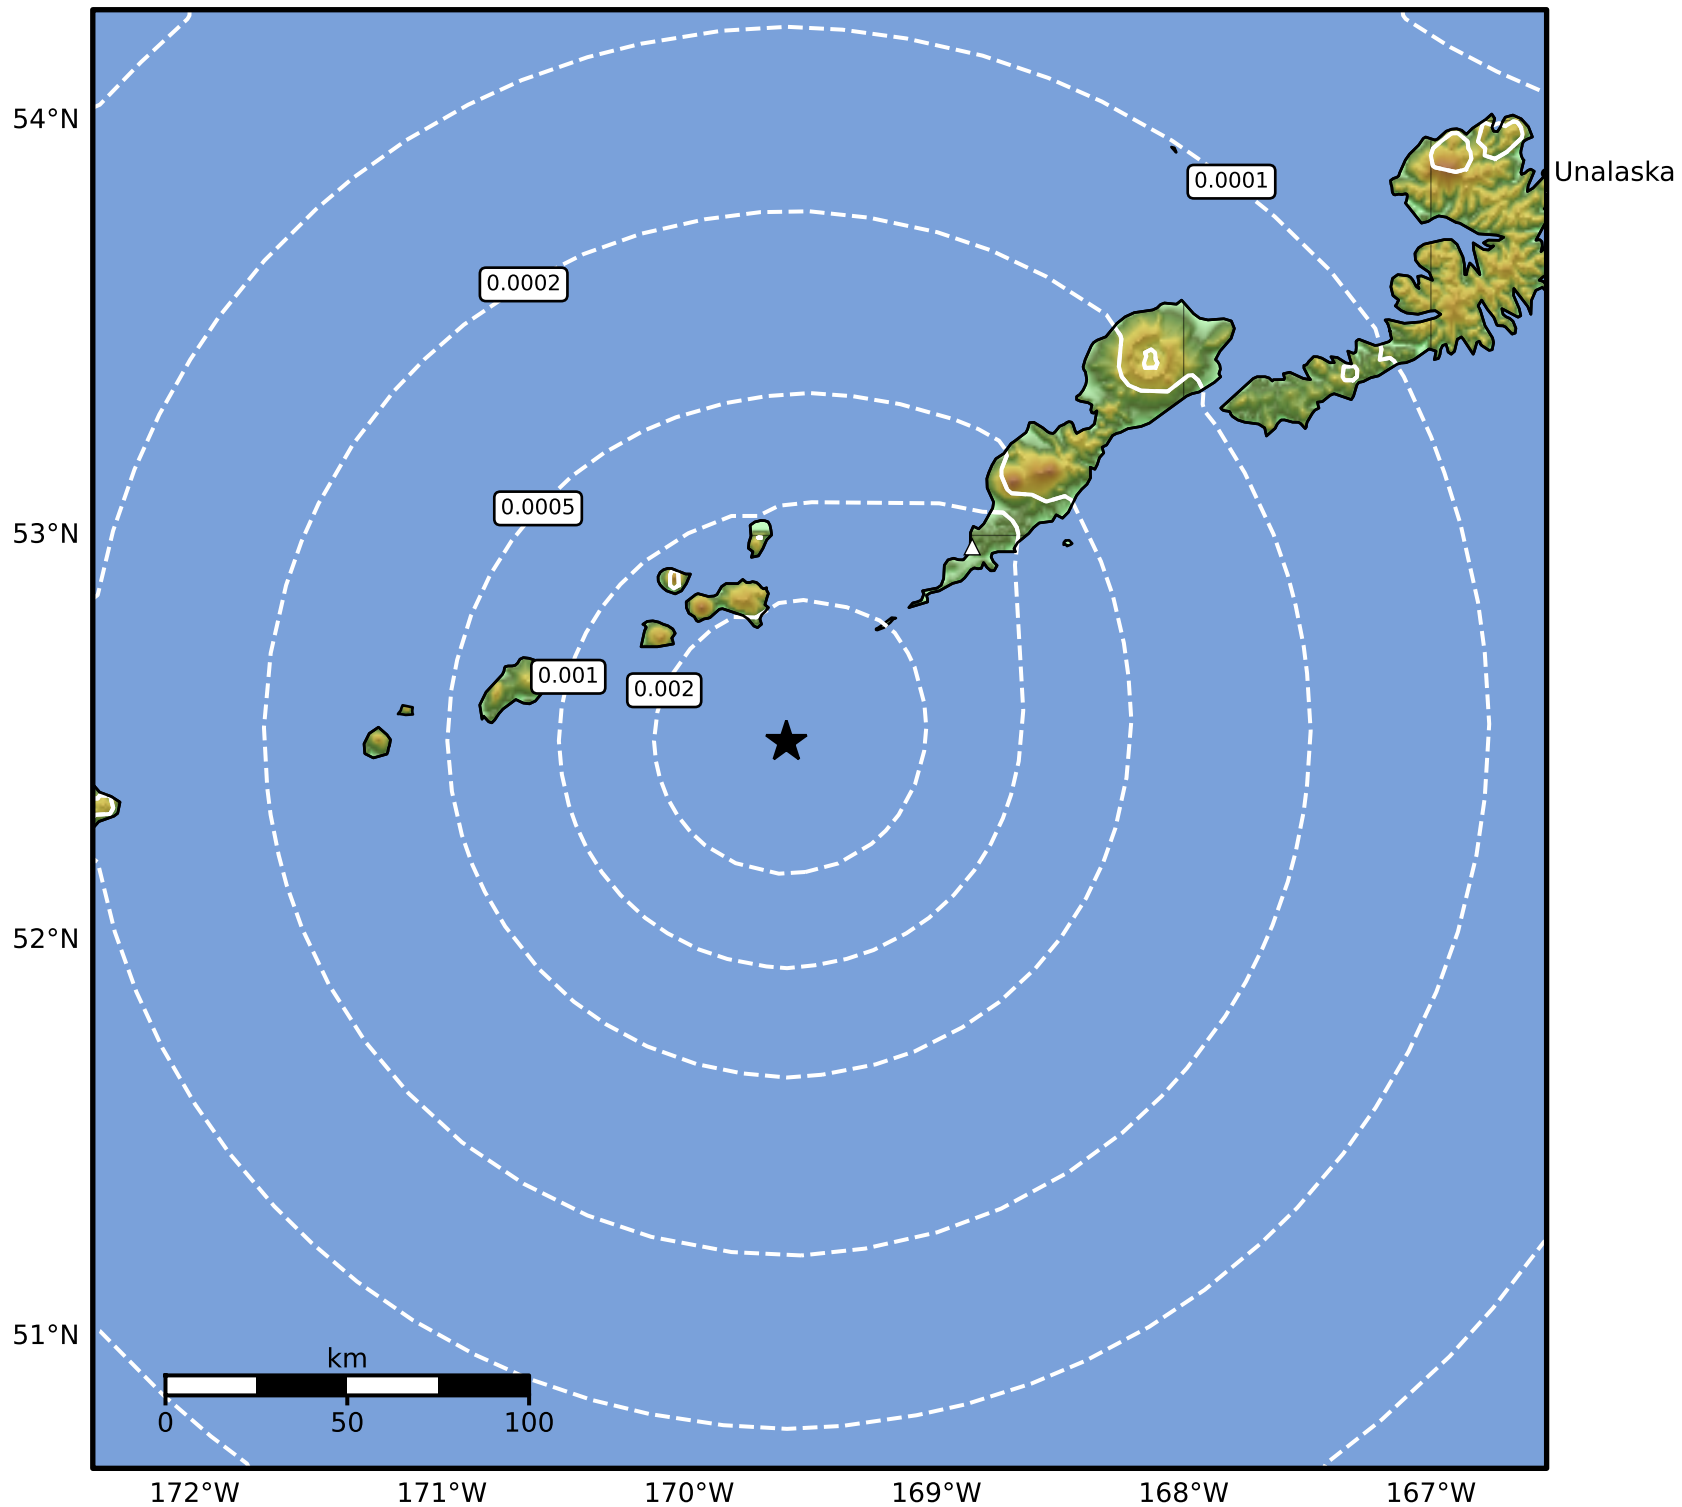

1.0 Second Peak Spectral Acceleration Map Alaska Earthquake Center
ShakeMap: 70 km (43 miles) SW of Nikolski
Oct 23, 2024 14:19:25 UTC M2.9 N52.49 W169.61 Depth: 40.2km ID:ak024dnf299k

SA(1.0) (%g) 0.1 0.2 0.5 1 2 5 10 20 50 100 200

Scale based on Worden et al. (2012)

Version 1: Processed 2024-10-23T14:23:30Z

△ Seismic Instrument ○ Reported Intensity

★ Epicenter