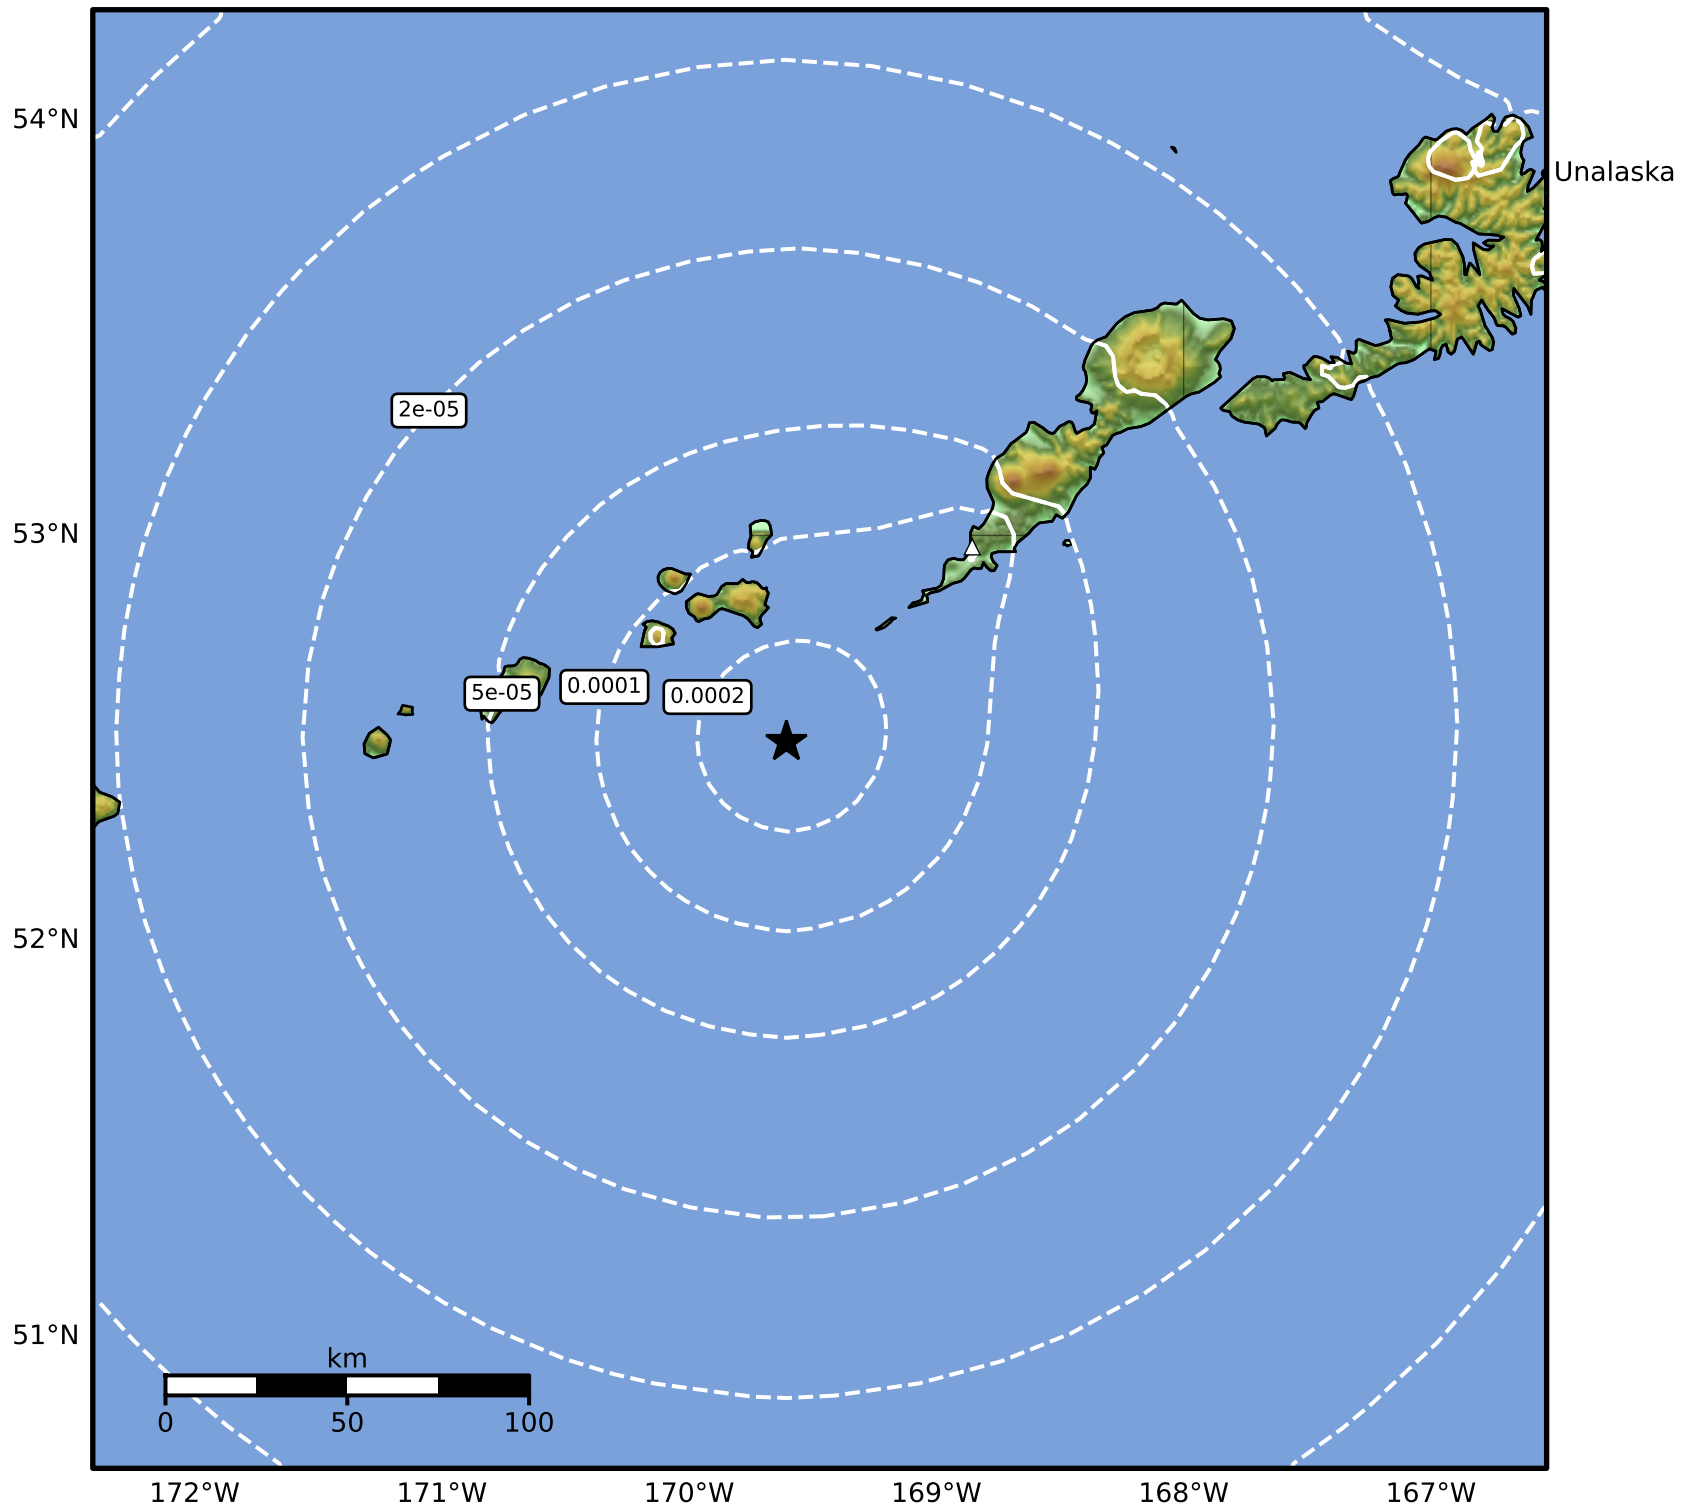

3.0 Second Peak Spectral Acceleration Map Alaska Earthquake Center
 ShakeMap: 70 km (43 miles) SW of Nikolski
 Oct 23, 2024 14:19:25 UTC M2.9 N52.49 W169.61 Depth: 40.2km ID:ak024dnf299k

Scale based on Worden et al. (2012)

Version 1: Processed 2024-10-23T14:23:30Z

△ Seismic Instrument ○ Reported Intensity

★ Epicenter