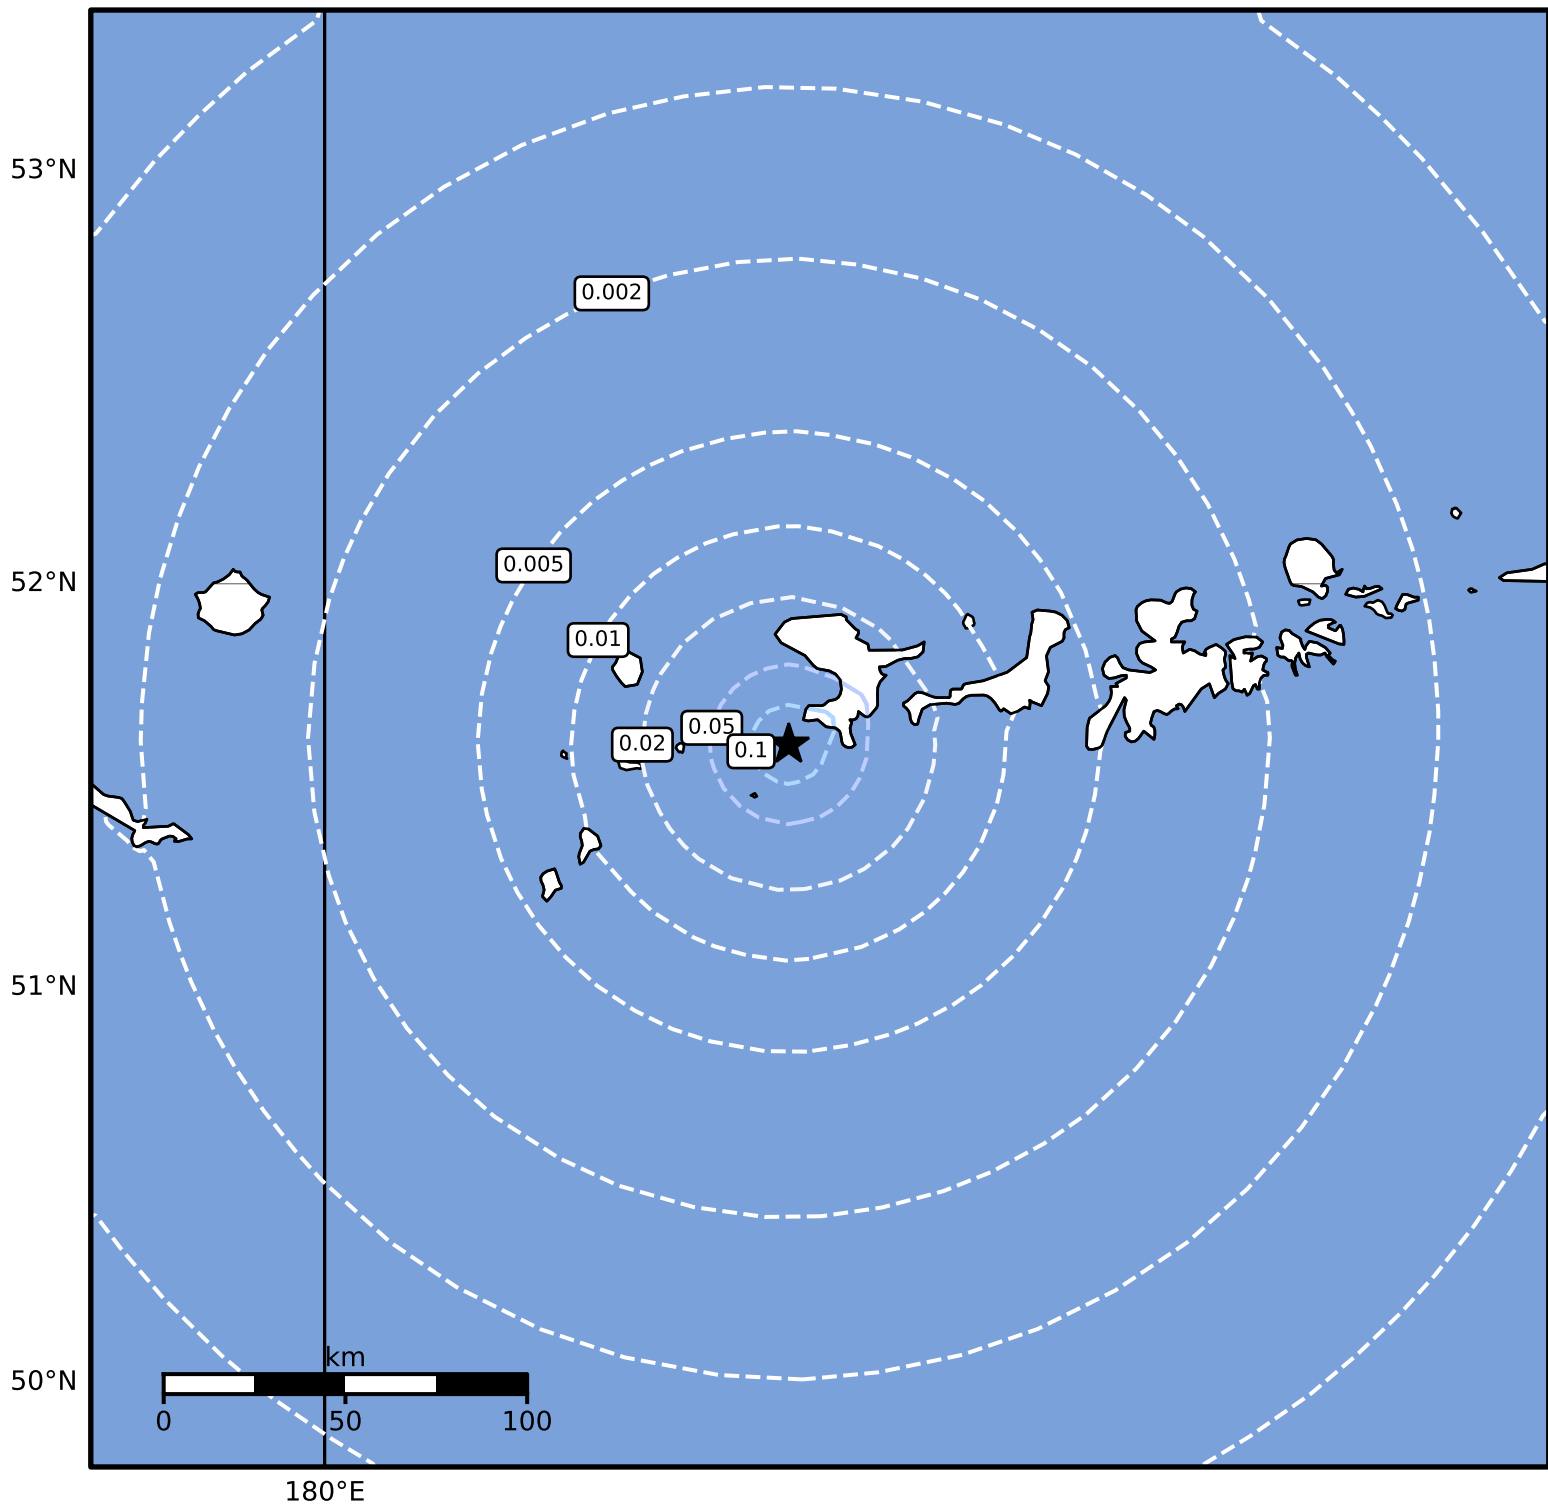

1.0 Second Peak Spectral Acceleration Map Alaska Earthquake Center
 ShakeMap: 108 km (67 miles) WSW of Adak
 Oct 30, 2024 10:36:29 UTC M3.6 N51.60 W178.16 Depth: 13.1km ID:ak024dyxjm5e

SA(1.0) (%g)	0.1	0.2	0.5	1	2	5	10	20	50	100	200
--------------	-----	-----	-----	---	---	---	----	----	----	-----	-----

Scale based on Worden et al. (2012)

Version 2: Processed 2024-10-30T19:03:16Z

△ Seismic Instrument ○ Reported Intensity

★ Epicenter