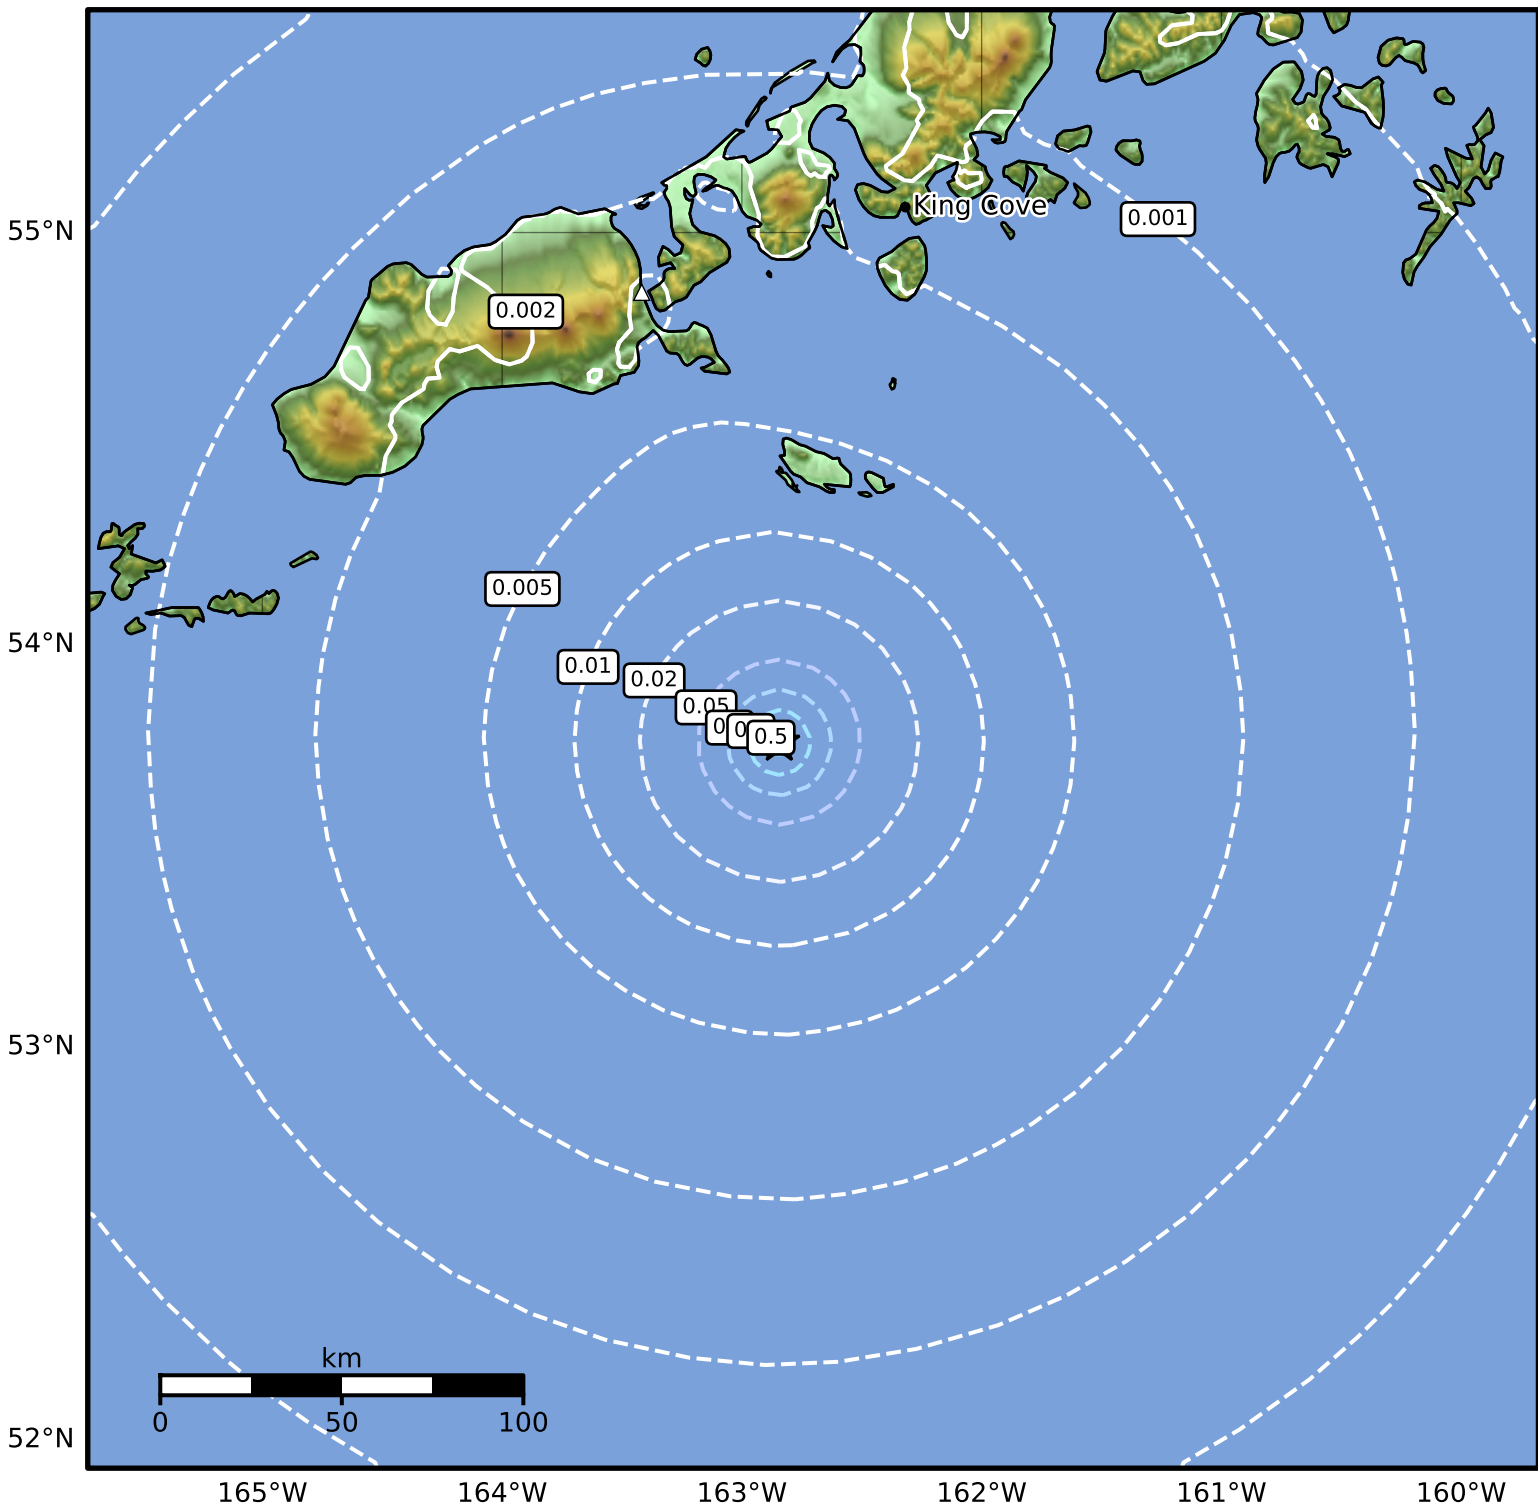

1.0 Second Peak Spectral Acceleration Map Alaska Earthquake Center
ShakeMap: 127 km (79 miles) SSE of False Pass
Oct 30, 2024 13:49:20 UTC M3.6 N53.76 W162.84 Depth: 2.7km ID:ak024dyzeoo2

SA(1.0) (%g)	0.1	0.2	0.5	1	2	5	10	20	50	100	200
--------------	-----	-----	-----	---	---	---	----	----	----	-----	-----

Scale based on Worden et al. (2012)

Version 1: Processed 2024-10-30T13:53:14Z

△ Seismic Instrument ○ Reported Intensity

★ Epicenter