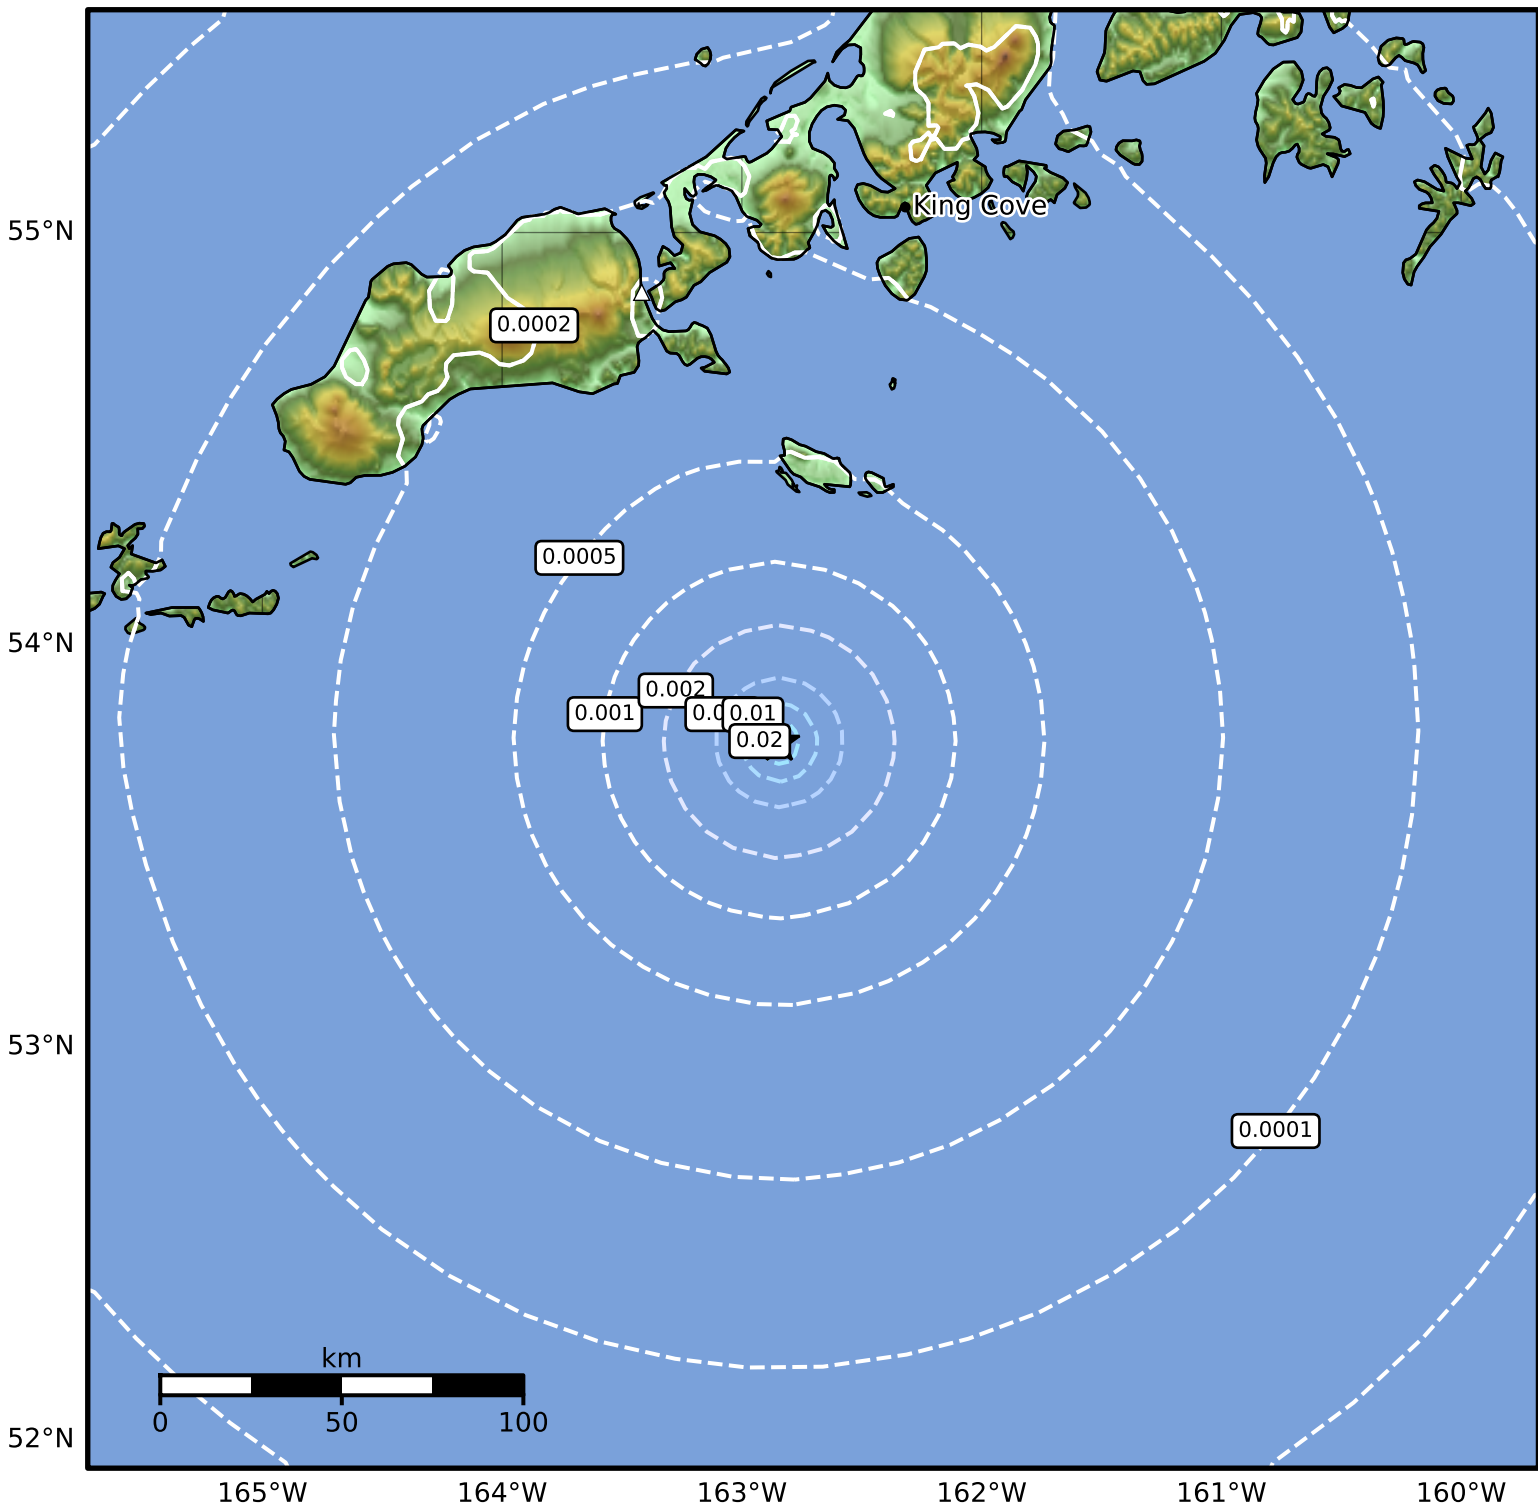

3.0 Second Peak Spectral Acceleration Map Alaska Earthquake Center
ShakeMap: 127 km (79 miles) SSE of False Pass
Oct 30, 2024 13:49:20 UTC M3.6 N53.76 W162.84 Depth: 2.7km ID:ak024dyzeoo2

SA(3.0) (%g)	0.1	0.2	0.5	1	2	5	10	20	50
--------------	-----	-----	-----	---	---	---	----	----	----

Scale based on Worden et al. (2012)

Version 1: Processed 2024-10-30T13:53:14Z

△ Seismic Instrument ○ Reported Intensity

★ Epicenter