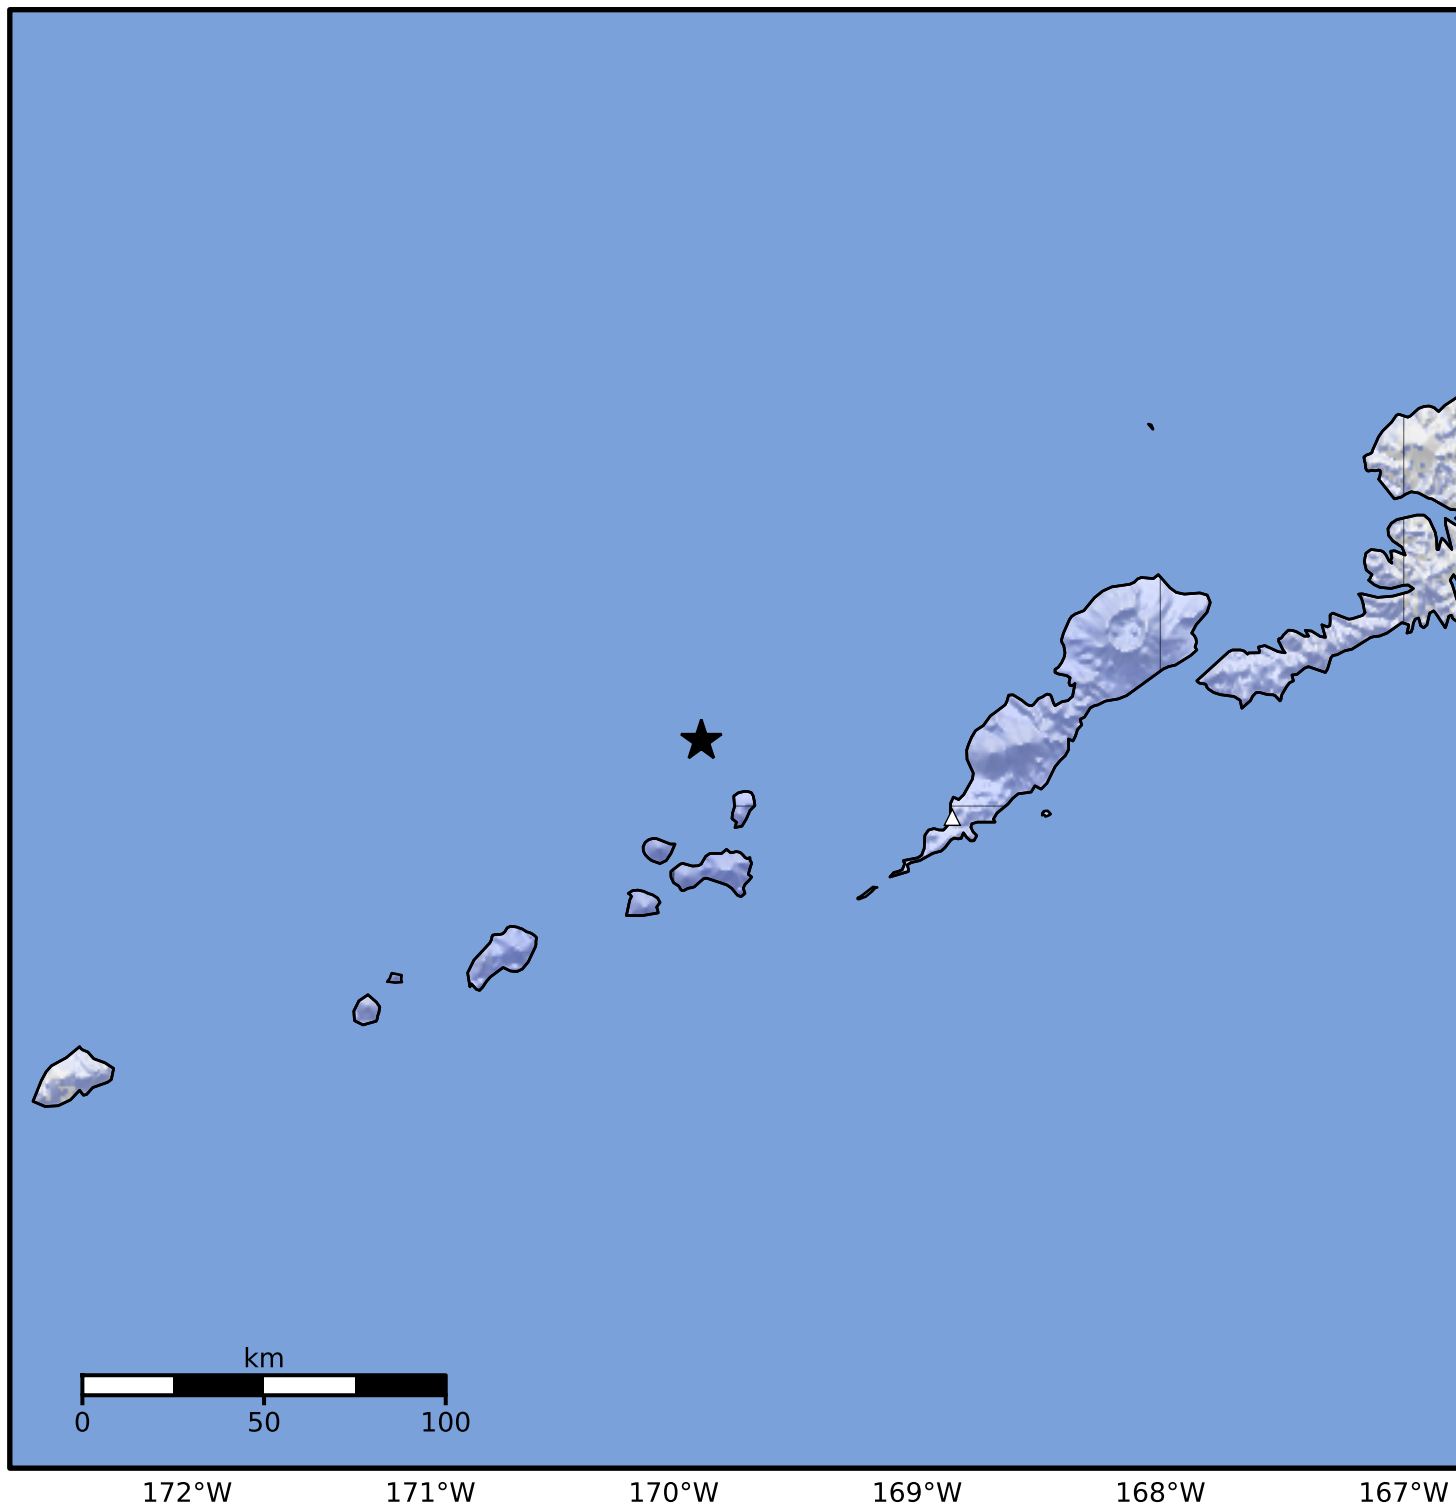

Macroseismic Intensity Map Alaska Earthquake Center
 ShakeMap: 73 km (45 miles) WNW of Nikolski
 Oct 30, 2024 20:24:19 UTC M3.5 N53.16 W169.89 Depth: 180.5km ID:ak024dz3fdui

SHAKING	Not felt	Weak	Light	Moderate	Strong	Very strong	Severe	Violent	Extreme
DAMAGE	None	None	None	Very light	Light	Moderate	Moderate/heavy	Heavy	Very heavy
PGA(%g)	<0.0464	0.297	2.76	6.2	11.5	21.5	40.1	74.7	>139
PGV(cm/s)	<0.0215	0.135	1.41	4.65	9.64	20	41.4	85.8	>178
INTENSITY	I	II-III	IV	V	VI	VII	VIII	IX	X+

Scale based on Worden et al. (2012)

Version 1: Processed 2024-10-30T22:46:43Z

△ Seismic Instrument ○ Reported Intensity

★ Epicenter