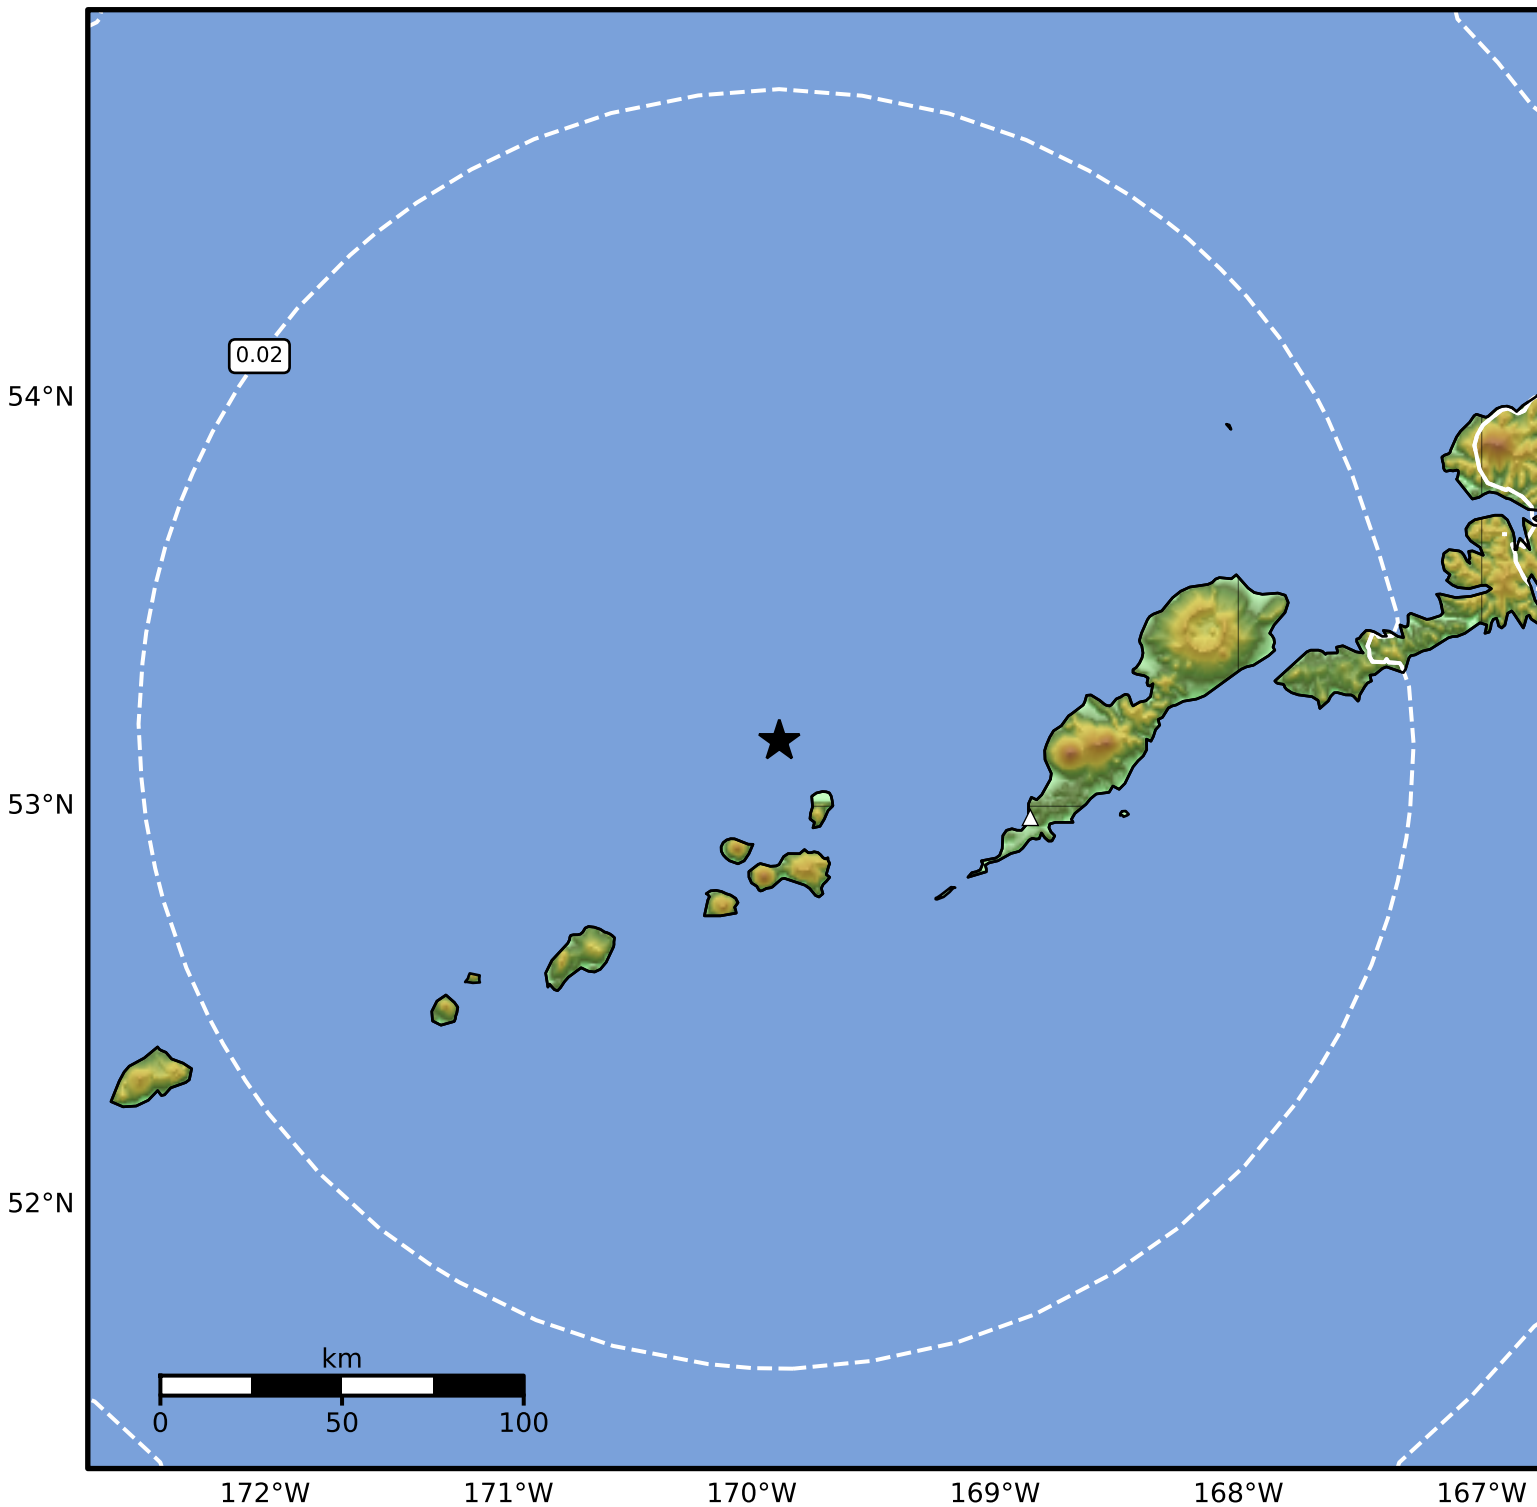

0.3 Second Peak Spectral Acceleration Map Alaska Earthquake Center  
ShakeMap: 73 km (45 miles) WNW of Nikolski  
Oct 30, 2024 20:24:19 UTC M3.5 N53.16 W169.89 Depth: 180.5km ID:ak024dz3fdui

Scale based on Worden et al. (2012)

Version 1: Processed 2024-10-30T22:46:43Z

△ Seismic Instrument ○ Reported Intensity

★ Epicenter