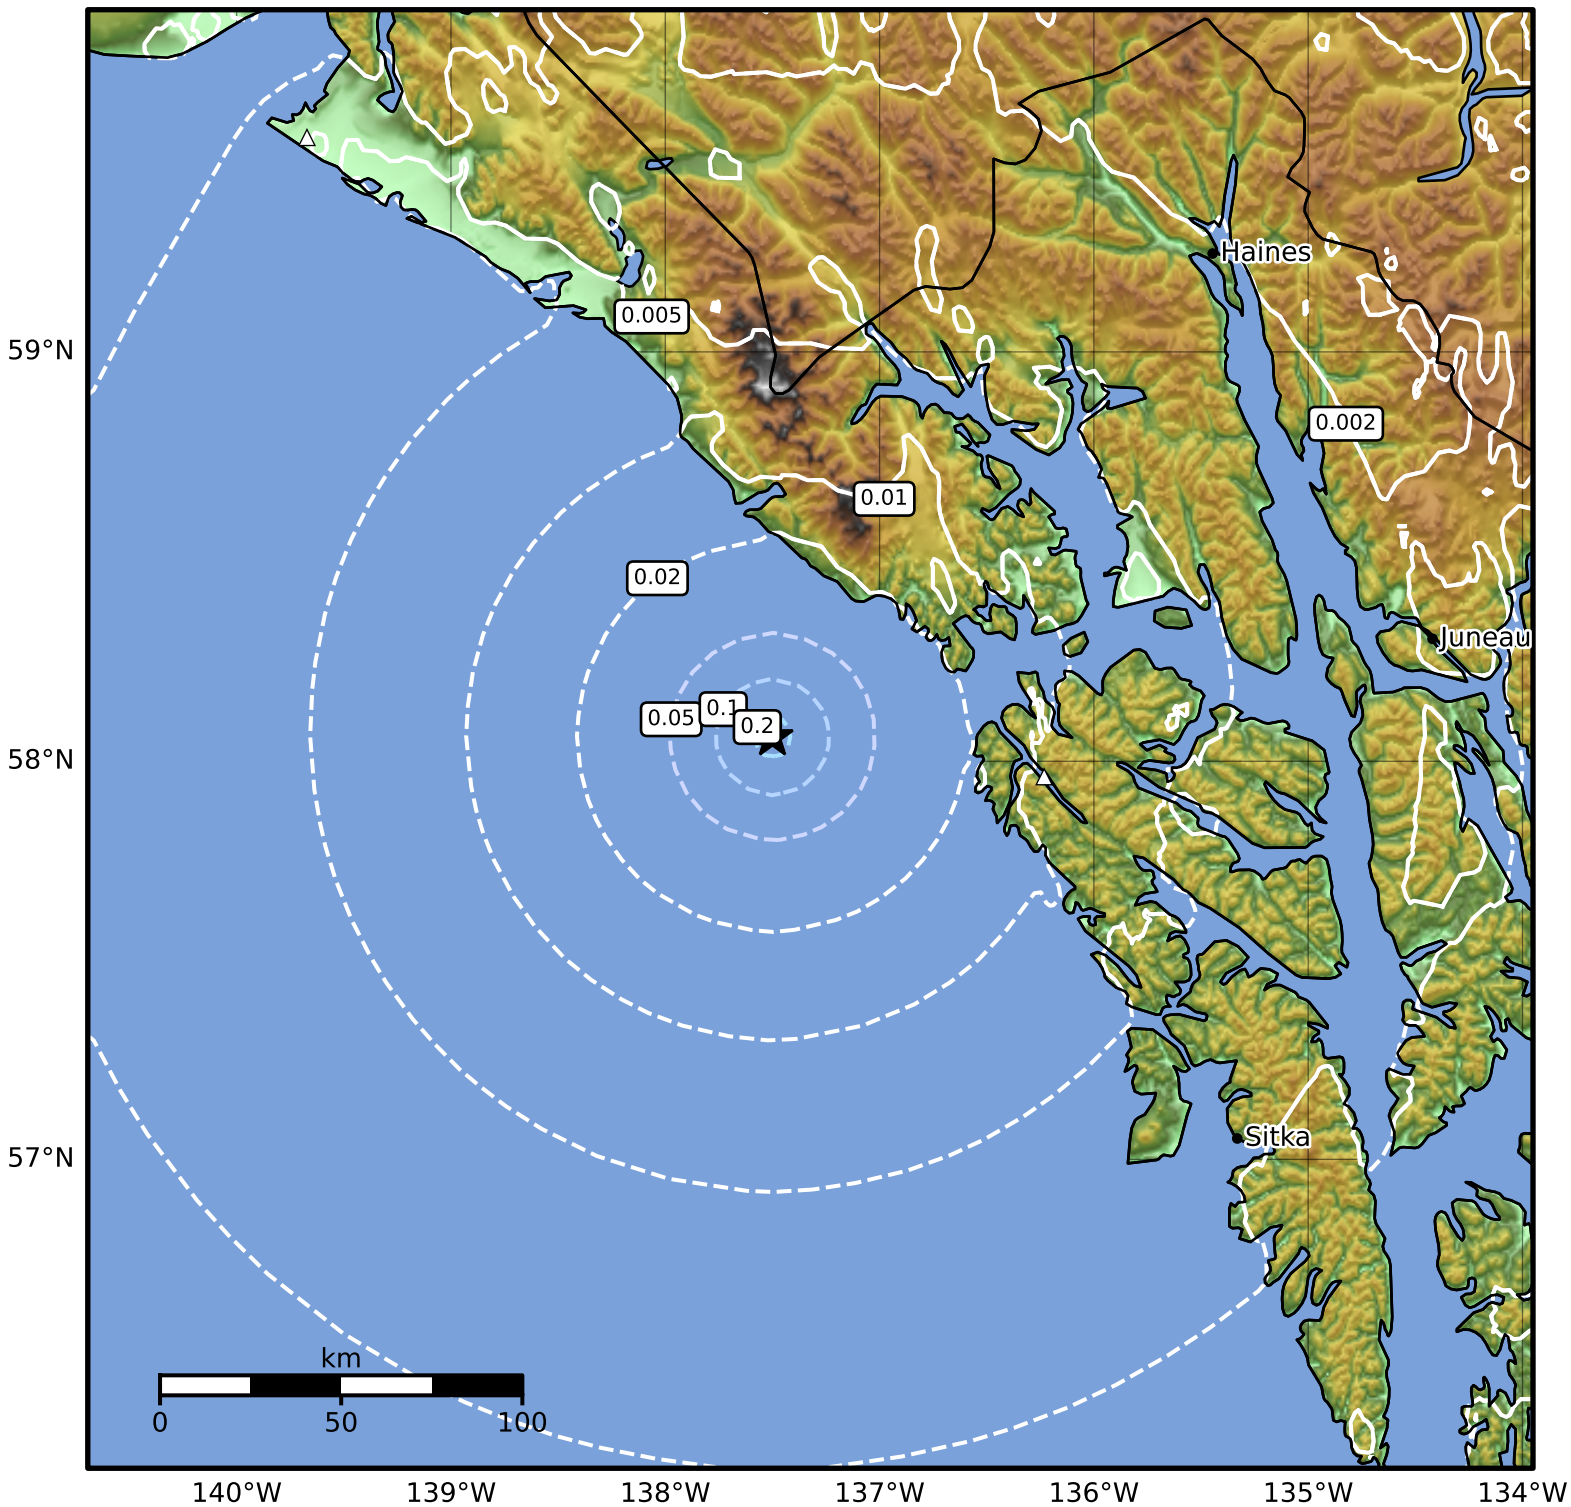

Peak Ground Velocity Map Alaska Earthquake Center  
ShakeMap: 70 km (43 miles) WSW of Elfin Cove  
Oct 31, 2024 01:11:38 UTC M3.6 N58.06 W137.50 Depth: 13.4km ID:ak024e0fkqev

PGV (cm/s)	0.1	0.2	0.5	1	2	5	10	20	50	100	200
------------	-----	-----	-----	---	---	---	----	----	----	-----	-----

Scale based on Worden et al. (2012)

Version 2: Processed 2024-10-31T01:38:35Z

△ Seismic Instrument ○ Reported Intensity

★ Epicenter