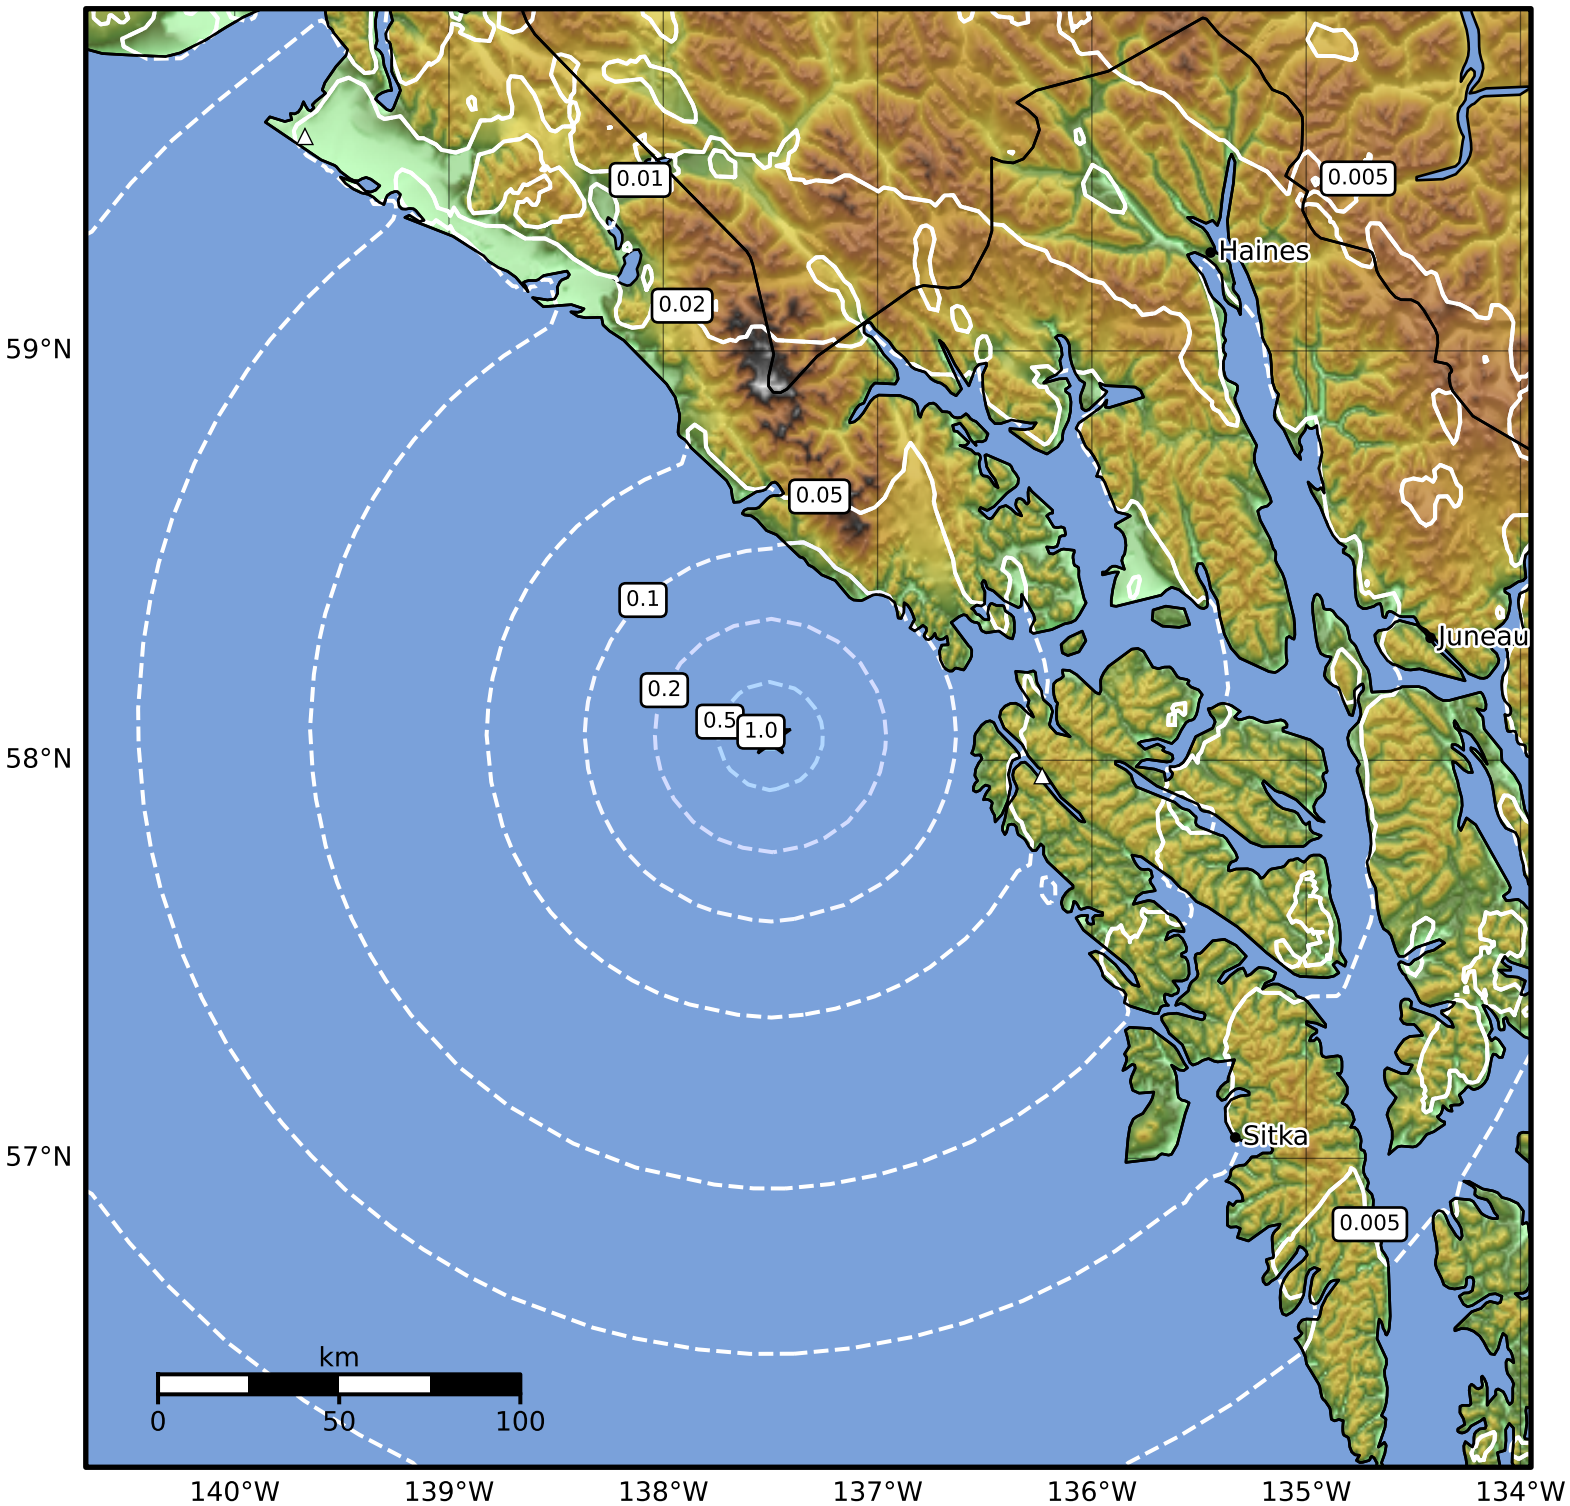

0.3 Second Peak Spectral Acceleration Map Alaska Earthquake Center
 ShakeMap: 70 km (43 miles) WSW of Elfin Cove
 Oct 31, 2024 01:11:38 UTC M3.6 N58.06 W137.50 Depth: 13.4km ID:ak024e0fkqev

SA(0.3) (%g)	0.1	0.2	0.5	1	2	5	10	20	50	100	200
--------------	-----	-----	-----	---	---	---	----	----	----	-----	-----

Scale based on Worden et al. (2012)

Version 2: Processed 2024-10-31T01:38:35Z

△ Seismic Instrument ○ Reported Intensity

★ Epicenter